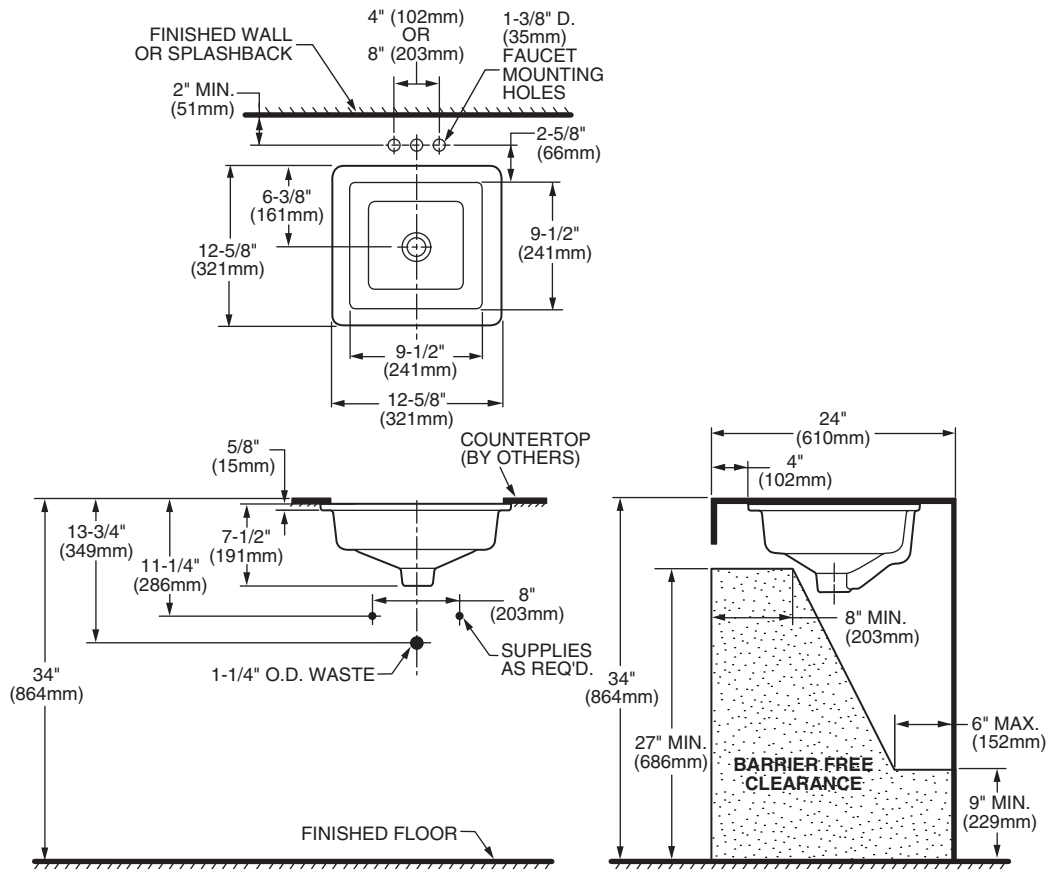

NOTES:

DIMENSIONS SHOWN FOR LOCATION OF SUPPLIES AND "P" TRAP ARE SUGGESTED.
OVERFLOW CHANNEL NEEDS TO BE INSTALLED FACING THE BACK WALL TO ENSURE COMPLIANCE TO ADA STANDARDS.
UNDERCOUNTER MOUNTING KIT AND INSTALLATION INSTRUCTIONS SUPPLIED WITH LAVATORY
FITTINGS NOT INCLUDED AND MUST BE ORDERED SEPARATELY.

IMPORTANT: Dimensions of fixtures are nominal and may vary within the range of tolerances established by applicable ASME standards.
These measurements are subject to change or cancellation. No responsibility is assumed for use of superseded or voided pages.

To Be Specified:

- ☐ Color:
- ☐ Faucet:
- ☐ Faucet Finish:
- ☐ Supplies:
- ☐ 1-1/4" Trap:

Compliance Certifications:

- Meets or Exceeds ASME A112.19.2 / CSA B45.1