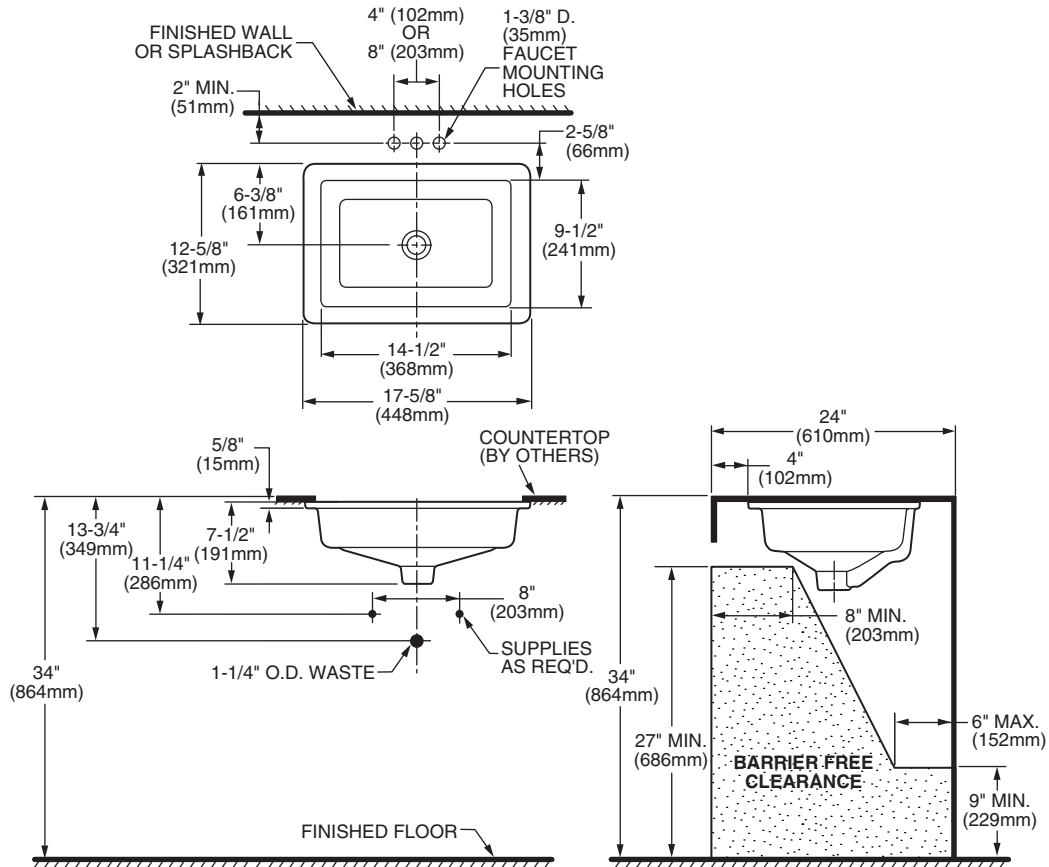

#### Nominal Overall Dimensions:

17-5/8" x 12-5/8" x 7-1/2" (448 x 321 x 191mm)

#### Bowl Inside Dimensions:

14-1/2" (368mm) wide

9-1/2" (241mm) front to back

5-1/2" (140mm) depth

### NOTES:

DIMENSIONS SHOWN FOR LOCATION OF SUPPLIES AND "P" TRAP ARE SUGGESTED. OVERFLOW CHANNEL NEEDS TO BE INSTALLED FACING THE BACK WALL TO ENSURE COMPLIANCE TO ADA STANDARDS. UNDERCOUNTER MOUNTING KIT AND INSTALLATION INSTRUCTIONS SUPPLIED WITH LAVATORY FITTINGS NOT INCLUDED AND MUST BE ORDERED SEPARATELY.

IMPORTANT: Dimensions of fixtures are nominal and may vary within the range of tolerances established by applicable ASME standards. These measurements are subject to change or cancellation. No responsibility is assumed for use of superseded or voided pages.