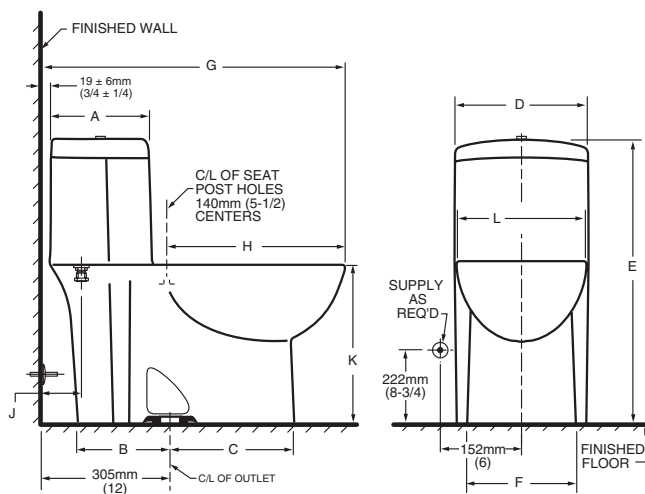

To Be Specified

- ☐ Color:
- ☐ Supply with stop:

Hydraulic performance, water surface area, trap seal depth, ballpass diameter, and all fixture dimensions meet or exceed ANSI Standard A112.19.2M requirements.

NOTES:

THIS WATER CLOSET IS DESIGNED TO ROUGH-IN AT A MINIMUM DIMENSION OF 12" (305MM) FROM FINISHED WALL TO C/L OF OUTLET. SUPPLIED WITH INSTALLATION TEMPLATE. INCLUDES FLEX SUPPLY WITH INTEGRAL SHUTOFF VALVE, SEAT, AND BOLT CAPS.

★ DIMENSIONS SHOWN FOR LOCATION OF CONCEALED SUPPLY ARE SUGGESTED.

IMPORTANT: Dimensions of fixtures are nominal and may vary within the range of tolerances established by ANSI Standard A112.19.2M. These measurements are subject to change or cancellation. No responsibility is assumed for use of superseded or voided pages.