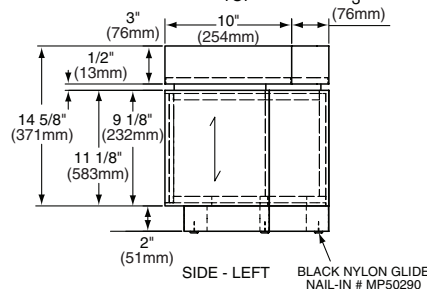

18" x 15" x 18-5/32"
(463 x 386 x 469mm)

Corner Bench

10" x 14-5/8"
(1254 x 373mm)

40" Tub Bench

40-1/2" x 10" x 14-5/8"
(1029 x 254 x 373mm)

46" Tub Bench

18" x 6-3/4" x 17"
(1181 x 254 x 373mm)

Floor Cabinet

25-5/8" x 10-3/4" x 18-1/8"
(659 x 276 x 466mm)

Corner Bench

Floor Cabinet

To Be Specified

- Finish:

SEE REVERSE SIDE FOR
SCHEMATIC DRAWINGS

FRONT

FRONT

SIDE

SIDE

Chair System

46" Bench

FRONT

Floor Cabinet

TOP

BOTTOM

SIDE - LEFT

Corner Bench