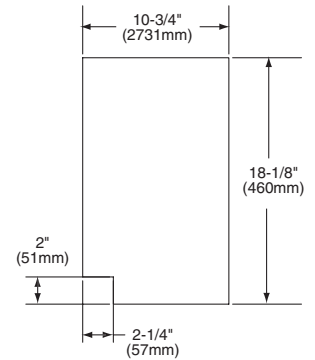

18" x 15" x 18-5/32"
(463 x 386 x 469mm)

Corner Bench

10" x 14-5/8"
(1254 x 373mm)

40" Tub Bench

40-1/2" x 10" x 14-5/8"
(1029 x 254 x 373mm)

46" Tub Bench

18" x 6-3/4" x 17"
(1181 x 254 x 373mm)

Floor Cabinet

25-5/8" x 10-3/4" x 18-1/8"
(659 x 276 x 466mm)

Corner Bench

Floor Cabinet

To Be Specified

- Finish:

SEE REVERSE SIDE FOR
SCHEMATIC DRAWINGS

FRONT

FRONT

SIDE

SIDE

Chair System

46" Bench

FRONT

Floor Cabinet

TOP

BOTTOM