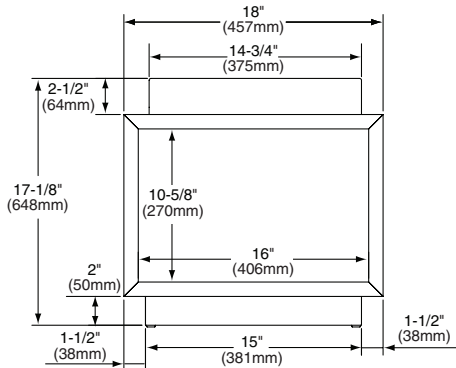

18" x 15" x 18-5/32"
(463 x 386 x 469mm)

Corner Bench

10" x 14-5/8"
(1254 x 373mm)

40" Tub Bench

40-1/2" x 10" x 14-5/8"
(1029 x 254 x 373mm)

46" Tub Bench

18" x 6-3/4" x 17"
(1181 x 254 x 373mm)

Floor Cabinet

25-5/8" x 10-3/4" x 18-1/8"
(659 x 276 x 466mm)

Corner Bench

Floor Cabinet

To Be Specified

- Finish:

SEE REVERSE SIDE FOR
SCHEMATIC DRAWINGS

FRONT

FRONT

SIDE

SIDE

Chair System

46" Bench

FRONT

Floor Cabinet

TOP

BOTTOM