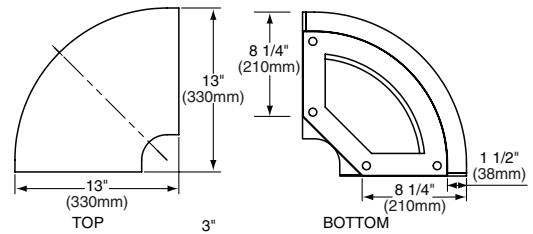

18" x 15" x 18-5/32"
(463 x 386 x 469mm)

Corner Bench

10" x 14-5/8"
(1254 x 373mm)

40" Tub Bench

40-1/2" x 10" x 14-5/8"
(1029 x 254 x 373mm)

46" Tub Bench

18" x 6-3/4" x 17"
(1181 x 254 x 373mm)

Floor Cabinet

25-5/8" x 10-3/4" x 18-1/8"
(659 x 276 x 466mm)

Corner Bench

Floor Cabinet

To Be Specified

- Finish:

SEE REVERSE SIDE FOR
SCHEMATIC DRAWINGS

FRONT

FRONT

SIDE

SIDE

Chair System

46" Bench

FRONT

Floor Cabinet

TOP

BOTTOM