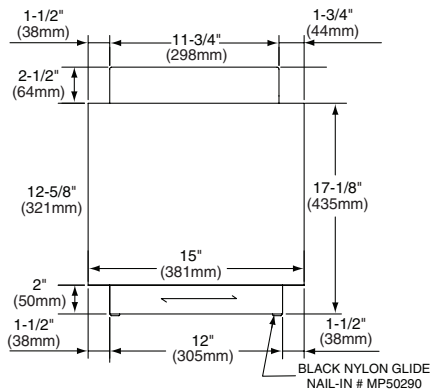

18" x 15" x 18-5/32"
(463 x 386 x 469mm)

Corner Bench

10" x 14-5/8"
(1254 x 373mm)

40" Tub Bench

40-1/2" x 10" x 14-5/8"
(1029 x 254 x 373mm)

46" Tub Bench

18" x 6-3/4" x 17"
(1181 x 254 x 373mm)

Floor Cabinet

25-5/8" x 10-3/4" x 18-1/8"
(659 x 276 x 466mm)

Corner Bench

Floor Cabinet

To Be Specified

- Finish:

SEE REVERSE SIDE FOR
SCHEMATIC DRAWINGS

FRONT

FRONT

SIDE

SIDE

Chair System

46" Bench

FRONT

Floor Cabinet

TOP

BOTTOM