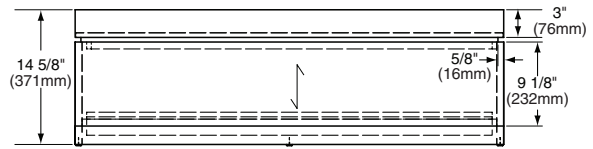

18" x 15" x 18-5/32"
(463 x 386 x 469mm)

Corner Bench

10" x 14-5/8"
(1254 x 373mm)

40" Tub Bench

40-1/2" x 10" x 14-5/8"
(1029 x 254 x 373mm)

46" Tub Bench

18" x 6-3/4" x 17"
(1181 x 254 x 373mm)

Floor Cabinet

25-5/8" x 10-3/4" x 18-1/8"
(659 x 276 x 466mm)

Corner Bench

Floor Cabinet

To Be Specified

- Finish:

SEE REVERSE SIDE FOR
SCHEMATIC DRAWINGS

FRONT

FRONT