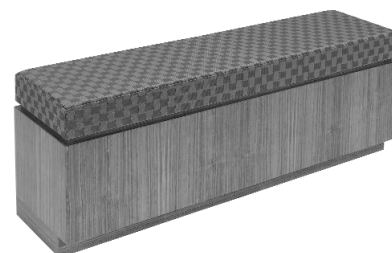

TETSU SERIES TUB FURNITURE ELEMENTS

- Well-designed modular furniture elements allow you to create your own personal spa experience based on desired usage or style
- Comfortable chair that features a storage area for an optional accessory tray and a removable cushion that also acts as a tray
- The cushion with underside tray is lined with mirrored steel finish for easy cleaning
- Customize your look: Water resistant fabric on chair can be removed easily so that your interior designers can create their own design statement
- Vinyl based top coat with antimicrobial properties add durability
- Pre-assembled units allow for quick installation
- Available in natural wood Mozambique (690) veneer from Africa, classic Asian Bamboo (680) and Wenge (610) finish that can work in any spa environment

Possible Configuration

Optional Components:

- 95070 Chair System
- 95150 Corner Bench
- 95130 40" Tub Bench
- 95090 46" Tub Bench
- 95170 Floor Cabinet

Chair System

40" or 46" Bench

Nominal Dimensions:

Chair

18" x 15" x 18-5/32"
(463 x 386 x 469mm)

Corner Bench

10" x 14-5/8"
(1254 x 373mm)

40" Tub Bench

40-1/2" x 10" x 14-5/8"
(1029 x 254 x 373mm)

46" Tub Bench

18" x 6-3/4" x 17"
(1181 x 254 x 373mm)

Floor Cabinet