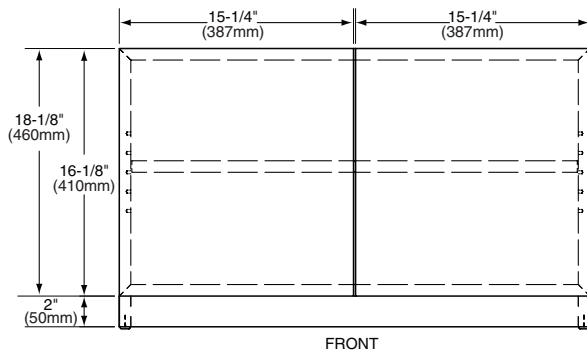

18" x 15" x 18-5/32"
(463 x 386 x 469mm)

Corner Bench

10" x 14-5/8"
(1254 x 373mm)

40" Tub Bench

40-1/2" x 10" x 14-5/8"
(1029 x 254 x 373mm)

46" Tub Bench

18" x 6-3/4" x 17"
(1181 x 254 x 373mm)

Floor Cabinet

25-5/8" x 10-3/4" x 18-1/8"
(659 x 276 x 466mm)

Corner Bench

Floor Cabinet

To Be Specified

- Finish:

SEE REVERSE SIDE FOR
SCHEMATIC DRAWINGS

FRONT

FRONT

SIDE

SIDE

Chair System

46" Bench

FRONT

Floor Cabinet

TOP

BOTTOM

SIDE - LEFT

Corner Bench