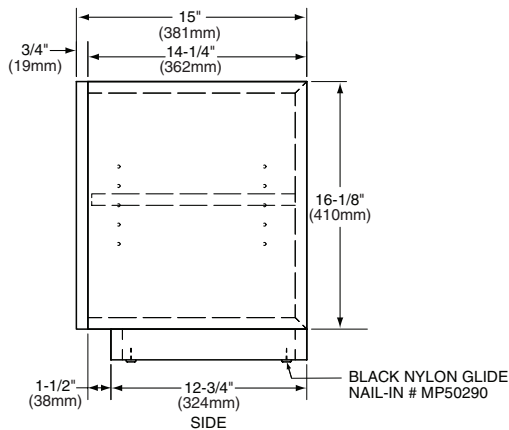

18" x 15" x 18-5/32"
(463 x 386 x 469mm)

Corner Bench

10" x 14-5/8"
(1254 x 373mm)

40" Tub Bench

40-1/2" x 10" x 14-5/8"
(1029 x 254 x 373mm)

46" Tub Bench

18" x 6-3/4" x 17"
(1181 x 254 x 373mm)

Floor Cabinet

25-5/8" x 10-3/4" x 18-1/8"
(659 x 276 x 466mm)

Corner Bench

Floor Cabinet

To Be Specified

- Finish:

SEE REVERSE SIDE FOR
SCHEMATIC DRAWINGS

FRONT

FRONT

SIDE

SIDE

Chair System

46" Bench

FRONT

Floor Cabinet

TOP

BOTTOM

SIDE - LEFT

Corner Bench