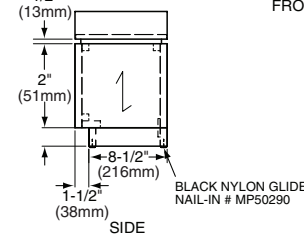

18" x 15" x 18-5/32"
(463 x 386 x 469mm)

Corner Bench

10" x 14-5/8"
(1254 x 373mm)

40" Tub Bench

40-1/2" x 10" x 14-5/8"
(1029 x 254 x 373mm)

46" Tub Bench

18" x 6-3/4" x 17"
(1181 x 254 x 373mm)

Floor Cabinet

25-5/8" x 10-3/4" x 18-1/8"
(659 x 276 x 466mm)

Corner Bench

Floor Cabinet

To Be Specified

- Finish:

SEE REVERSE SIDE FOR
SCHEMATIC DRAWINGS

FRONT

FRONT

SIDE

SIDE

Chair System

46" Bench

FRONT

Floor Cabinet

TOP

BOTTOM