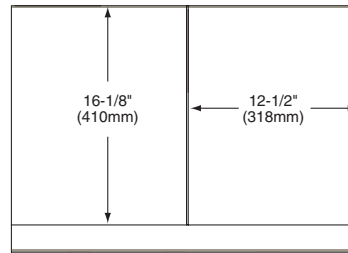

18" x 15" x 18-5/32"
(463 x 386 x 469mm)

Corner Bench

10" x 14-5/8"
(1254 x 373mm)

40" Tub Bench

40-1/2" x 10" x 14-5/8"
(1029 x 254 x 373mm)

46" Tub Bench

18" x 6-3/4" x 17"
(1181 x 254 x 373mm)

Floor Cabinet

25-5/8" x 10-3/4" x 18-1/8"
(659 x 276 x 466mm)

Corner Bench

Floor Cabinet

To Be Specified

- Finish:

SEE REVERSE SIDE FOR
SCHEMATIC DRAWINGS

FRONT

FRONT

SIDE

SIDE

Chair System

46" Bench

FRONT

Floor Cabinet

TOP

BOTTOM