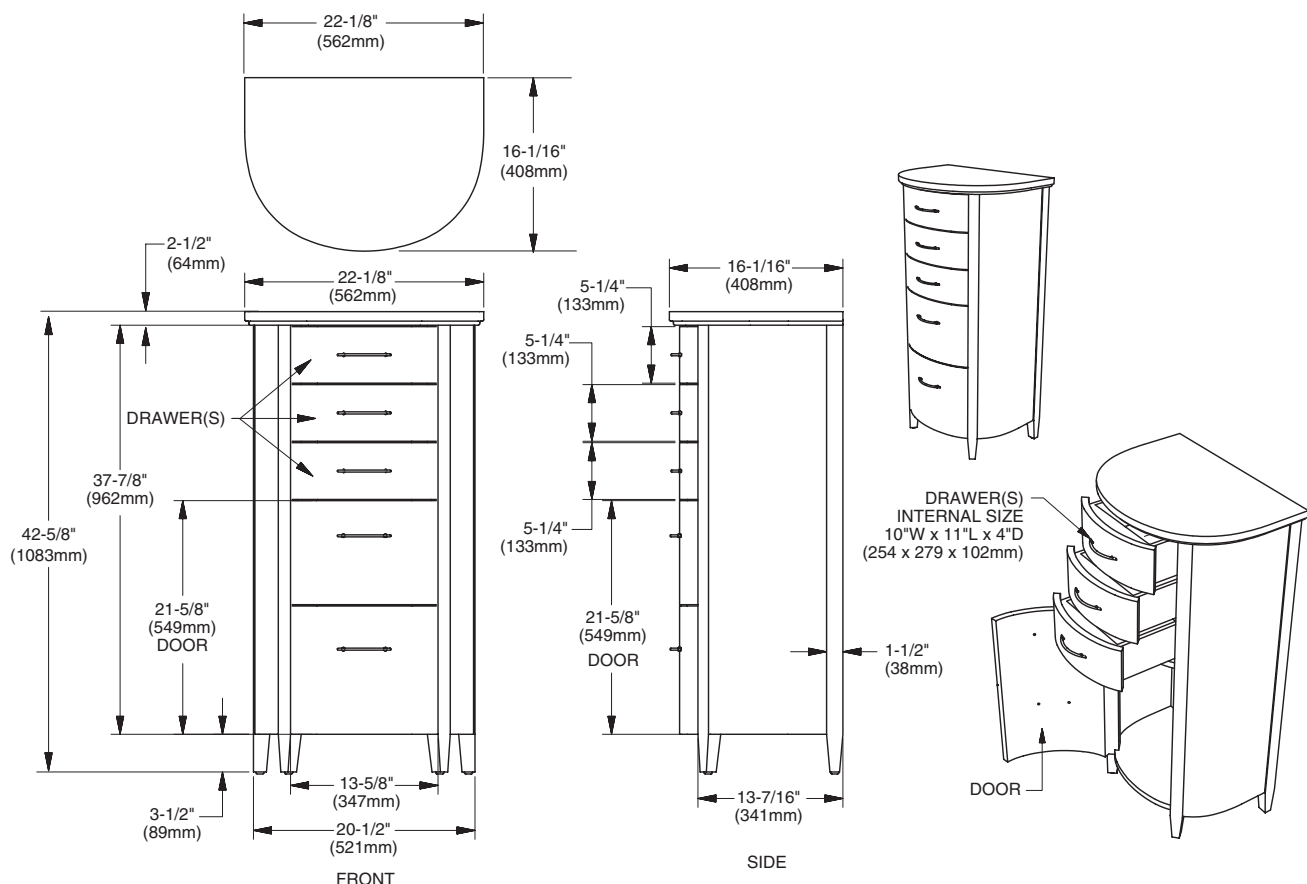

CALLA II DEMI-APOTHECARY, MODEL 89871

- Design-matched to complement the Calla Suite of products
- 3 slow close drawers
- Bottom cabinet for additional storage
- Available in Natural Cherry (670) or Wenge (610)
- Optional Polished and Brushed Nickel handle kits available

Optional Handle Kits:

- 00295-00.002** Chrome (002) Handles (5) Kit
- 00295-00.008** Polished Nickel (008) Handles (5) Kit
- 00295-00.295** Brushed Nickel (295) Handles (5) Kit

Nominal Dimensions:

22-1/8" x 16-1/16" x 42-5/8"
(562 x 408 x 1083mm)

IMPORTANT: Dimensions of fixtures are nominal and may vary within the range of tolerances. These measurements are subject to change or cancellation. No responsibility is assumed for use of superseded or voided pages.