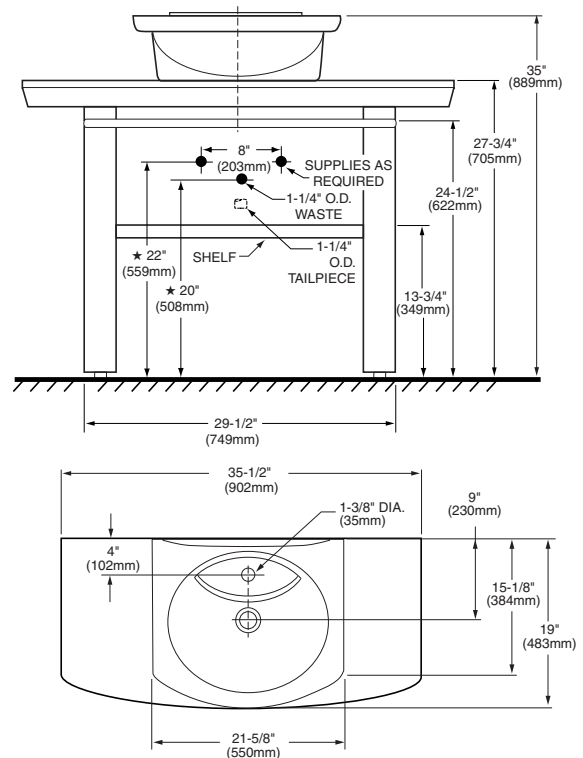

Kit Components:

- 89400** L'Expression Zen console table with attached chrome bar in Wenge finish (610)
- 10441** L'Expression Square above counter lavatory

Nominal Dimensions:

35-1/2" x 19" x 35" (902 x 483 x 889mm)
27" (685mm) Height without lavatory

Fixture Dimensions conform to ANSI Standard
A112.19.3M & A112.19.2M

Replacement Components:

- 89400-00.002** Chrome towel bar only

To Be Specified

- Console Finish:
- Faucet:
- Faucet Finish:
- Supplies:
- 1-1/4" Trap:
- Nipple:

Shown with Iperbole™ faucet (5131.101)

NOTES:

- ★ DIMENSIONS SHOWN FOR LOCATION OF SUPPLIES AND "P" TRAP ARE SUGGESTED.
- FOR REINFORCEMENT ONLY. TAKE ACTUAL DIMENSIONS FROM FIXTURE. MOUNTING FEATURES TO BE FURNISHED BY OTHERS. PROVIDE SUITABLE REINFORCEMENT FOR ALL WALL SUPPORTS. FITTINGS NOT INCLUDED AND MUST BE ORDERED SEPARATELY. INSTALLATION INSTRUCTIONS SUPPLIED WITH LAVATORY.

IMPORTANT: Dimensions of fixtures are nominal and may vary within the range of tolerances established by ANSI Standard A112.19.3M. These measurements are subject to change or cancellation. No responsibility is assumed for use of superseded or voided pages.