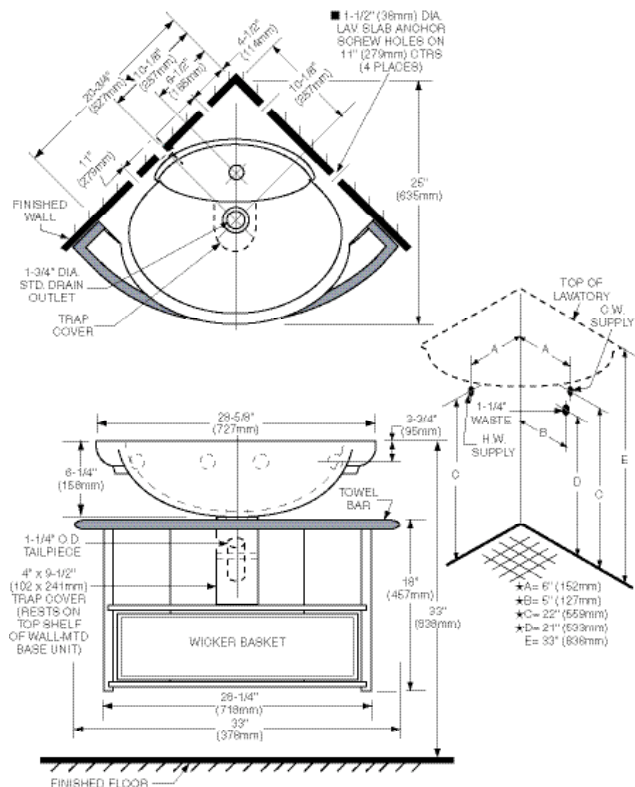

## NOVELLA CORNER LAVATORY, KIT# 89690

- Modern styling
- Wall-mounted shelf unit with cherry wood finish includes chrome towel bar, two frosted glass shelves, and wicker storage basket. Towel bar is attached to basket and not sold separately
- Requires chrome decorative trap cover
- Vitreous china construction lavatory
- Available in white only
- With chrome-trimmed rear overflow and integral faucet ledge
- Made in Canada and Italy

### Nominal Overall Dimensions:

28-5/8" x 25" x 33" (727 x 635 x 838mm)

### Bowl Inside Dimensions:

19-3/8" (492mm) wide

12" (305mm) front to back

5-3/4" (146mm) depth

Fixture Dimensions conform to ANSI Standard A112.19.2M

IMPORTANT: Dimensions of fixtures are nominal and may vary within the range of tolerances established by ANSI Standard A112.19.2M. These measurements are subject to change or cancellation. No responsibility is assumed for use of superseded or voided pages.