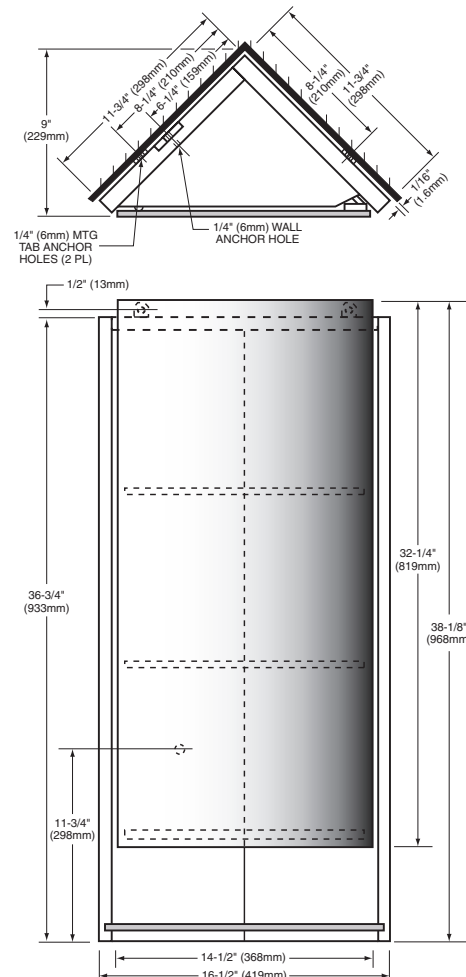

## NOVELLA MIRRORED CABINET, MODEL 89610

- Wall-mounted corner cabinet unit with mirror front and interior mirror door
- Cherry wood construction, design-matched to complement Novella Corner Lavatory, Kit# 89690
- Frosted glass toiletry shelves
- No electrical options available
- Mirror opens left to right
- Spacing height clearance for mirror above lavatory is dependent on height of faucet to be used
- Made in Canada

### Nominal Dimensions:

11-3/4" x 11-3/4" x 38-1/8"  
(298 x 298 x 968mm)

### NOTES:

★ DIMENSIONS SHOWN FOR CABINET MOUNTING HEIGHT ARE SUGGESTED. MOUNTING BRACKETS AND HARDWARE SUPPLIED WITH CABINET. PROVIDE SUITABLE REINFORCEMENT FOR ALL WALL SUPPORTS. INSTALLATION INSTRUCTIONS SUPPLIED WITH CABINET. REQUIRES INSTALLATION OF ELECTRICAL RECEPTACLE WITH GFCI. These measurements are subject to change or cancellation. No responsibility is assumed for use of superseded or voided pages.