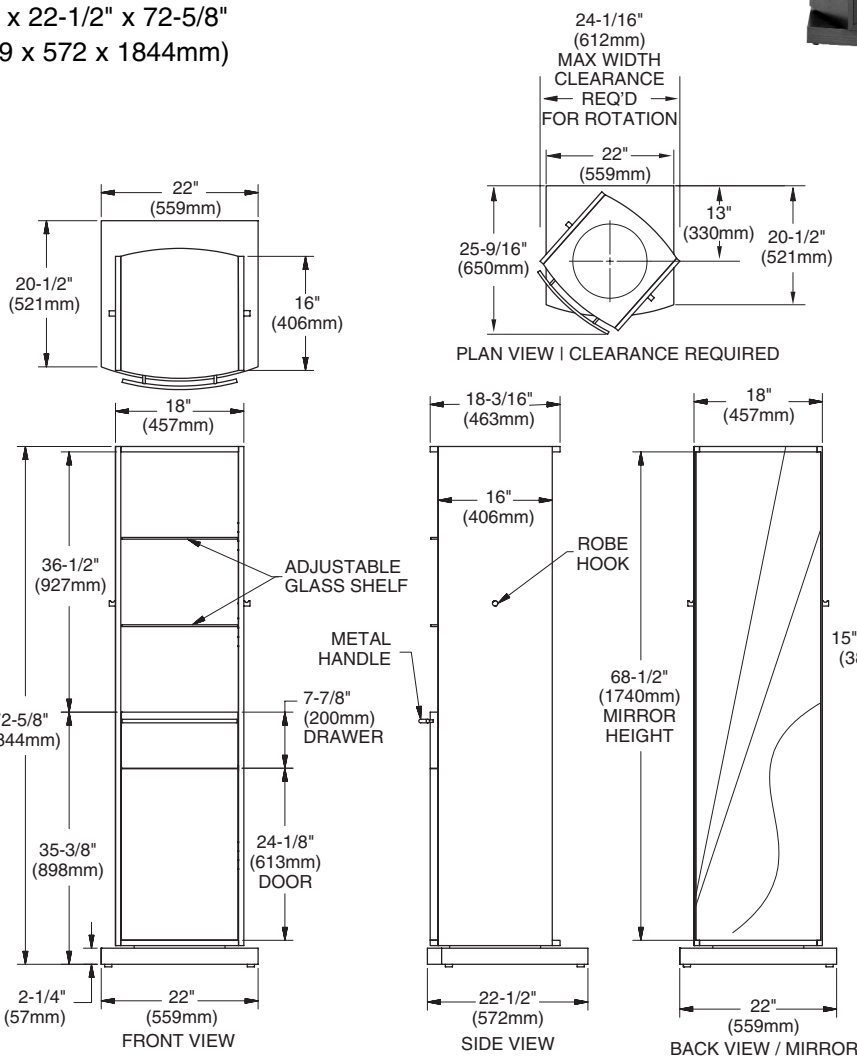

L'EXPRESSION PIVOT MIRROR/ STORAGE CABINET, MODEL 89490

- Design-matched to complement the L'Expression suite of products
- 2 sided pivoting storage and mirror system – 360 degree rotation
- Full length dressing mirror
- Top storage area includes 2 adjustable glass shelves
- Single drawer with integrated chrome bar
- Bottom cabinet with one adjustable shelf. Door opens by push touch hinges.
- Available in Wenge (610) finish only

Nominal Dimensions:

22" x 22-1/2" x 72-5/8"
(559 x 572 x 1844mm)

IMPORTANT: Dimensions of fixtures are nominal and may vary within the range of tolerances. These measurements are subject to change or cancellation. No responsibility is assumed for use of superseded or voided pages.