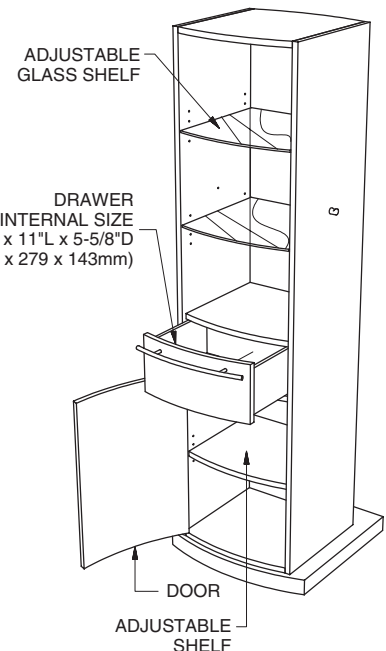

L'EXPRESSION PIVOT MIRROR/ STORAGE CABINET, MODEL 89490

- Design-matched to complement the L'Expression suite of products
- 2 sided pivoting storage and mirror system – 360 degree rotation
- Full length dressing mirror
- Top storage area includes 2 adjustable glass shelves
- Single drawer with integrated chrome bar
- Bottom cabinet with one adjustable shelf. Door opens by push touch hinges.
- Available in Wenge (610) finish only

Nominal Dimensions:

22" x 22-1/2" x 72-5/8"
(559 x 572 x 1844mm)

IMPORTANT: Dimensions of fixtures are nominal and may vary within the range of tolerances. These measurements are subject to change or cancellation. No responsibility is assumed for use of superseded or voided pages.