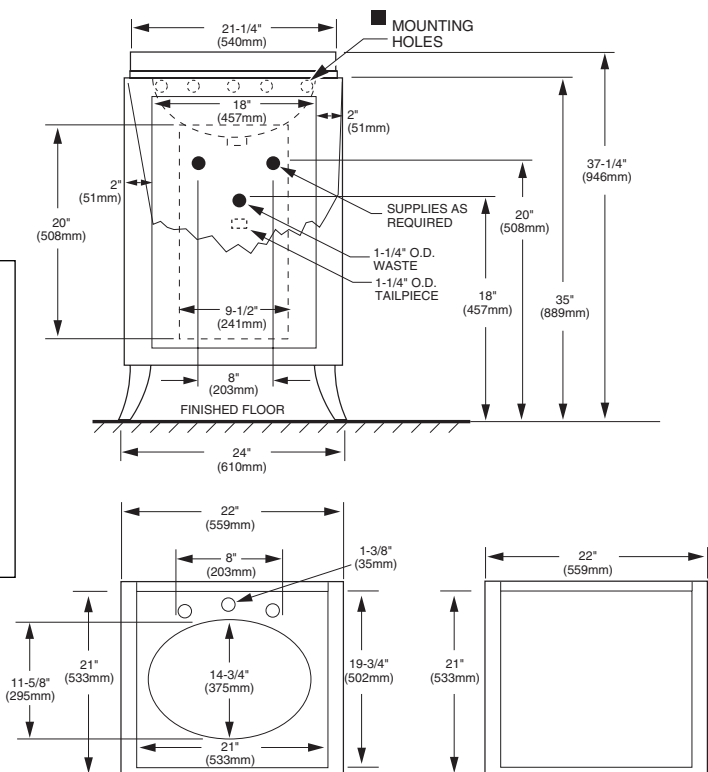

89240 24" vanity single door unit only with wood top

89900 Marble Kit Components:

- 89240 24" vanity with marble top and lav
- 89208 Carrera marble top only with hole on 8" (203mm) centers (Precut for Payson Model #11030 Undercounter)
- 11030 Payson Undercounter Lav

Shown with Archive® faucet (5414.801)

Nominal Dimensions:

24" x 21" x 35" (610 x 533 x 902mm)
37-1/4" (946mm) height with backsplash

Fixture Dimensions conform to ANSI
Standard A112.19.2M & A112.19.3M

To Be Specified

- Color:
- Faucet:
- Faucet Finish:
- Supplies:
- 1-1/4" Trap:
- Nipple:

NOTES:

- ★ DIMENSIONS SHOWN FOR LOCATION OF SUPPLIES AND "P" TRAP ARE SUGGESTED.
- FOR REINFORCEMENT ONLY. TAKE ACTUAL DIMENSIONS FROM FIXTURE. MOUNTING FEATURES TO BE FURNISHED BY OTHERS. PROVIDE SUITABLE REINFORCEMENT FOR ALL WALL SUPPORTS. FITTINGS NOT INCLUDED AND MUST BE ORDERED SEPARATELY. INSTALLATION INSTRUCTIONS SUPPLIED WITH LAVATORY.

IMPORTANT: Dimensions of fixtures are nominal and may vary within the range of tolerances established by ANSI Standard A112.19.3M. These measurements are subject to change or cancellation. No responsibility is assumed for use of superseded or voided pages.