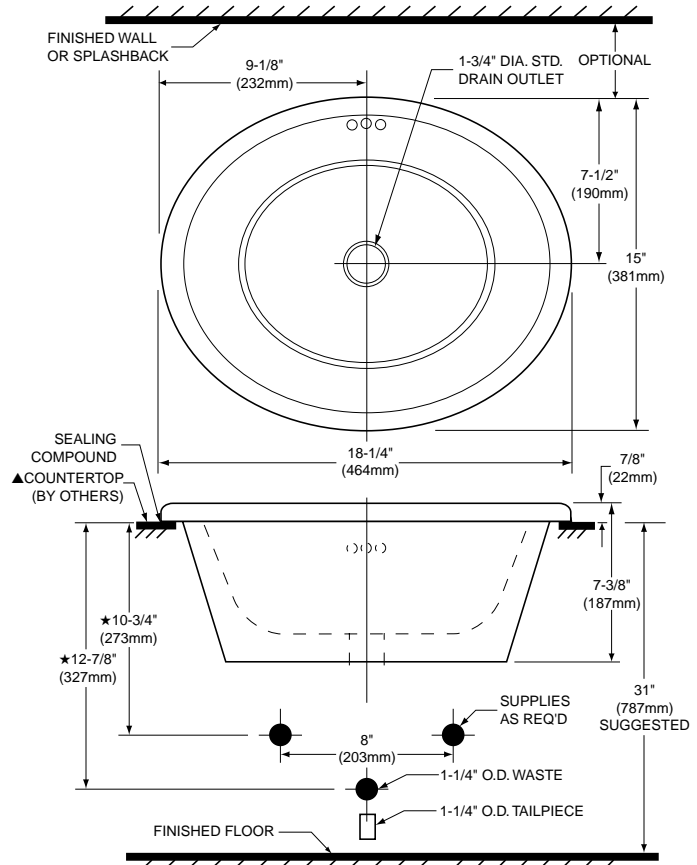

**ARROYO COUNTERTOP LAVATORY,  
 MODEL 10020**

- Clean, contemporary design
- Vitreous china construction
- Full color range
- Art design availability
- With integral overflow
- Self-rimming installation
- Cutout template included
- Less fittings deck (counter-mounted fittings)

**Nominal Overall Dimensions:**  
 18-1/4" x 15" (464 x 381mm)

**Bowl Inside Dimensions:**  
 15-3/8" (390mm) wide  
 12-1/4" (311mm) front to back  
 5-1/4" (133mm) depth

**Fixture Dimensions** conform to ANSI Standard  
 A112.19.2M

**To Be Specified**

- Color:
- Art Design:
- Faucet:
- Faucet Finish:
- Supplies:
- 1-1/4" Trap:
- Nipple:

**NOTES:**

★ DIMENSIONS SHOWN FOR LOCATION OF SUPPLIES AND "P" TRAP ARE SUGGESTED.  
 ▲ FOR COUNTERTOP CUTOUT AND INSTALLATION INSTRUCTIONS, USE TEMPLATE SUPPLIED WITH LAVATORY.  
 FITTINGS NOT INCLUDED AND MUST BE ORDERED SEPARATELY.  
 IMPORTANT: Dimensions of fixtures are nominal and may vary within the range of tolerances established by ANSI Standard A112.19.2M.  
 These measurements are subject to change or cancellation. No responsibility is assumed for use of superseded or voided pages.