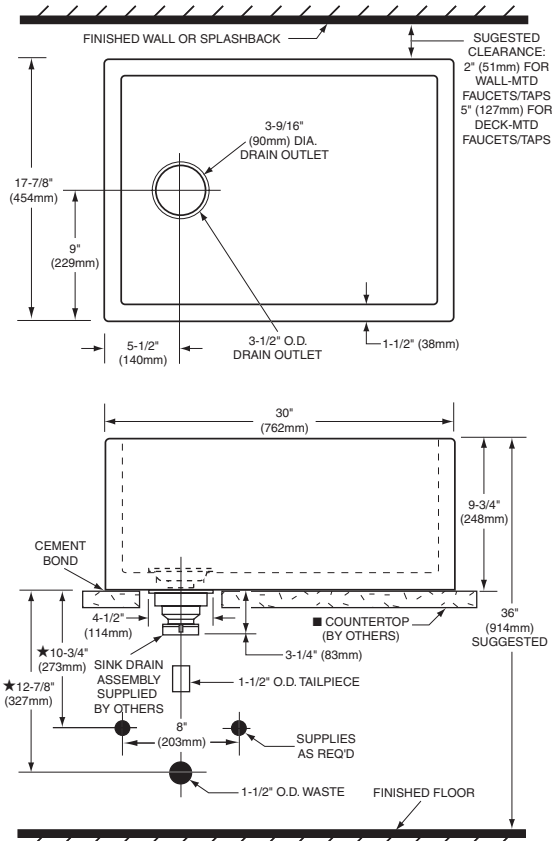

### Nominal Overall Dimensions:

30" x 17-7/8" x 9-3/4" (762 x 454 x 248mm)

### Bowl Inside Dimensions:

27" (686mm) wide

14-7/8" (367mm) front to back

8" (203mm) depth

Fixture Dimensions conform to ANSI Standard  
A112.19.9M

Cabinet and faucet shown above not available by Porcher

### NOTES:

★ DIMENSIONS SHOWN FOR LOCATION OF SUPPLIES AND "P" TRAP ARE SUGGESTED.

▲ CUTOUT FOR BASKET STRAINER/DRAIN ASSEMBLY IS SHOWN FOR COUNTERTOP INSTALLATION ONLY.

**CAUTION:** SINK IS HEAVY! INSTALLER MUST PROVIDE ADEQUATE REINFORCEMENT FOR ALL LOAD-BEARING SUPPORTS IN ACCORDANCE WITH INSTALLATION INSTRUCTIONS SUPPLIED WITH LAVATORY. FITTINGS NOT INCLUDED AND MUST BE ORDERED SEPARATELY.

IMPORTANT: Dimensions of fixtures are nominal and may vary within the range of tolerances established by ANSI Standard A112.19.9M. These measurements are subject to change or cancellation. No responsibility is assumed for use of superseded or voided pages.