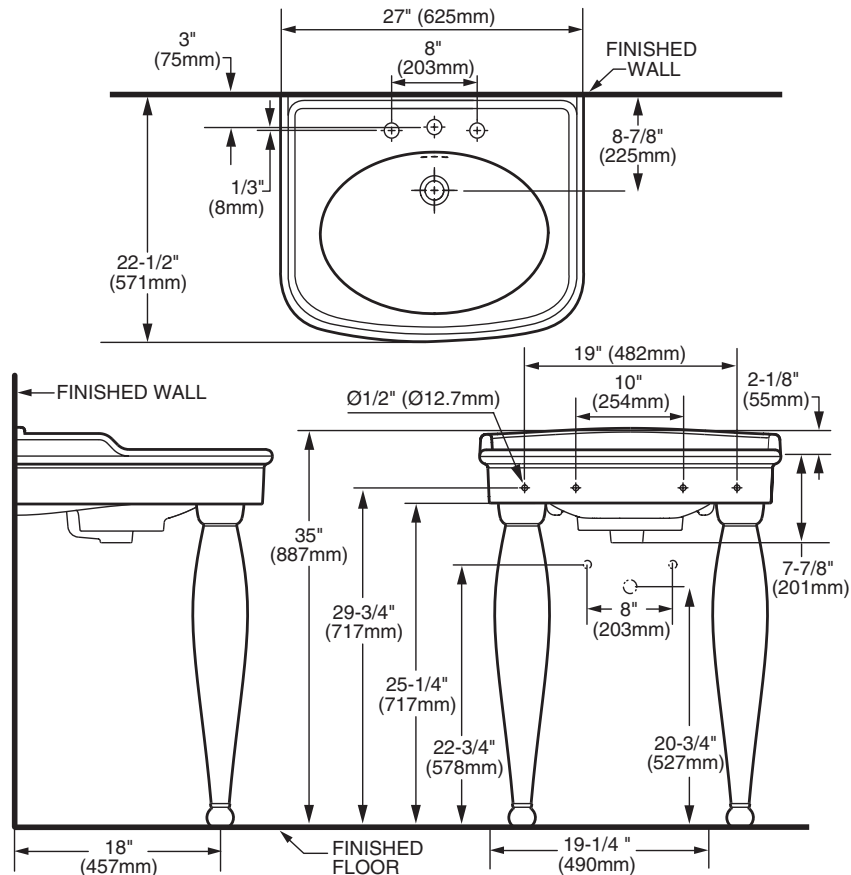

❖ 30058 - 27" Console Lavatory Kit

- Traditional Italian design
- Integral bowl for easy cleaning
- Spacious deck area
- Fine Fire Clay construction
- Faucet holes on 8" centers only
- Includes 2 Fine Fire Clay legs
- Made in Italy

Nominal Dimensions:

27" x 22-1/2" x 35"
(685mm x 572mm x 887mm)

Bowl Inside Dimensions:

20" (507mm) wide
14" (358mm) front-to-back
5-3/4" (146mm) deep

Console Colors:

White
001

Biscuit
071

Kit Components:

- ❖ **20128** 27" Lavatory with 8" centers
- ❖ **30120** Console Legs (2)

ROUGH IN DIAGRAM SHOWN
ON REVERSE SIDE

NOTES:
DIMENSIONS SHOWN FOR LOCATION OF SUPPLIES AND "P" TRAP ARE SUGGESTED.
PROVIDE SUITABLE REINFORCEMENT FOR ALL WALL SUPPORTS.
FITTINGS NOT INCLUDED AND MUST BE ORDERED SEPARATELY.
INSTALLATION INSTRUCTIONS SUPPLIED WITH LAVATORY.

IMPORTANT: Dimensions of fixtures are nominal and may vary within the range of tolerances established by applicable ASME standards. These measurements are subject to change or cancellation. No responsibility is assumed for use of superseded or voided pages.