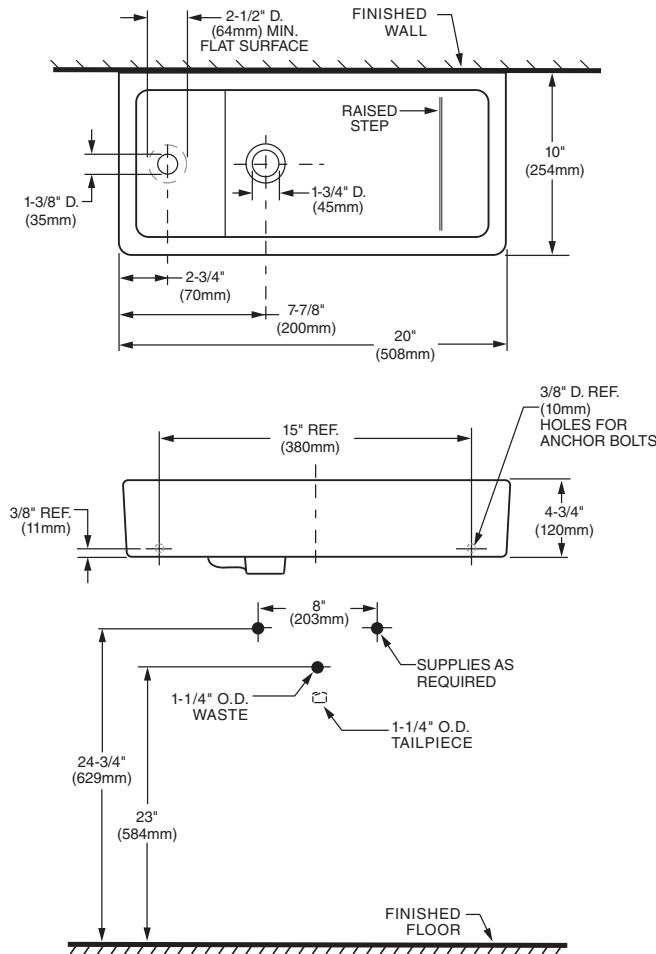

PORCHER SOLUTIONS™

RECTANGLE WALL-MOUNTED LAVATORY

FIRE CLAY

- ❖ 26040 - Center Hole, Left Hand
- ❖ 26070 - Center Hole, Right Hand

- Designed for small and unique spaces
- Fine Fire Clay construction
- Includes overflow
- Available as center hole only

Nominal Dimensions:

20" x 10" x 4-3/4"
(508 x 254 x 121mm)

Bowl Inside Dimensions:

13-1/4" (350mm) wide
7-3/4" (195mm) front to back
4" (100mm) depth

Basin Colors:

White
001

Left Hand Lavatory Shown

ROUGH IN DIAGRAM SHOWN
ON REVERSE SIDE

PORCHER SOLUTIONS™

RECTANGLE WALL-MOUNTED LAVATORY

FIRE CLAY

NOTES:
DIMENSIONS SHOWN FOR LOCATION OF SUPPLIES AND "P" TRAP ARE SUGGESTED.
PROVIDE SUITABLE REINFORCEMENT FOR ALL WALL SUPPORTS.
BRACKET SUPPORTS AND MOUNTING FEATURES TO BE FURNISHED BY OTHERS.
FITTINGS NOT INCLUDED AND MUST BE ORDERED SEPARATELY.

IMPORTANT: Dimensions of fixtures are nominal and may vary within the range of tolerances established by applicable ASME standards. These measurements are subject to change or cancellation. No responsibility is assumed for use of superseded or voided pages.