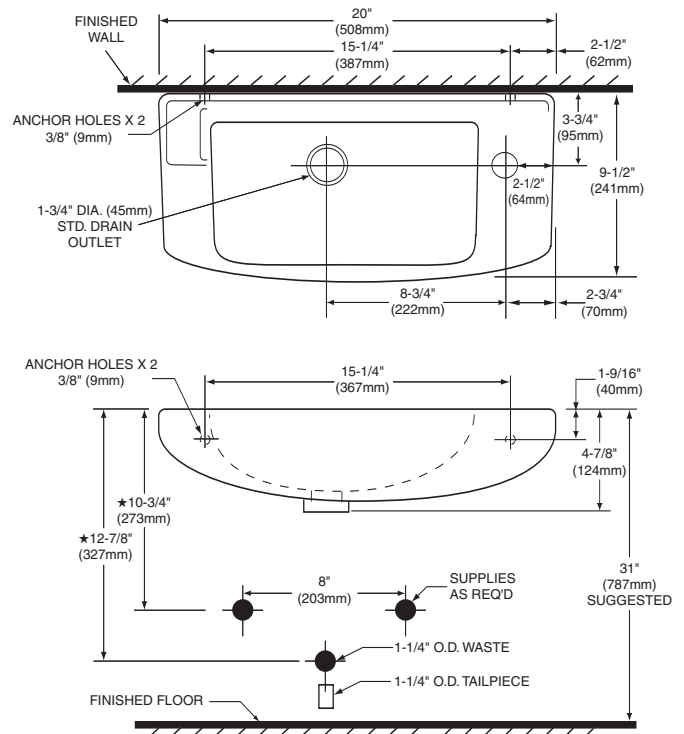

ELFE WALL-MOUNTED HAND BASIN, KIT# 26011

- Space-saving contemporary design
- Vitreous china construction
- Available in white only
- Faucet ledge
- Soap recess
- Supplied with required strainer-type drain assembly
- Right side (1-3/8" dia.) faucet hole only
- Made in France

Kit Components:

- 25011 Elfe Lavatory single hole only
- 85010 Grid Drain

Nominal Dimensions:

20" x 9-1/2" (508 x 241mm)

Bowl Inside Dimensions:

12-3/4" (324mm) wide

6-5/8" (143mm) front to back

4-1/4" (108mm) depth

To Be Specified

- Faucet:
- Faucet Finish:
- Supplies:
- 1-1/4" Trap:
- Nipple:

NOTES:

- ★ DIMENSIONS SHOWN FOR LOCATION OF SUPPLIES AND "P" TRAP ARE SUGGESTED.
- PROVIDE SUITABLE REINFORCEMENT FOR ALL WALL SUPPORTS.
- WALL ANCHORS AND MOUNTING FEATURES TO BE FURNISHED BY OTHERS.
- FITTINGS NOT INCLUDED AND MUST BE ORDERED SEPARATELY.

IMPORTANT: Dimensions of fixtures are nominal and may vary within the range of tolerances. These measurements are subject to change or cancellation. No responsibility is assumed for use of superseded or voided pages.