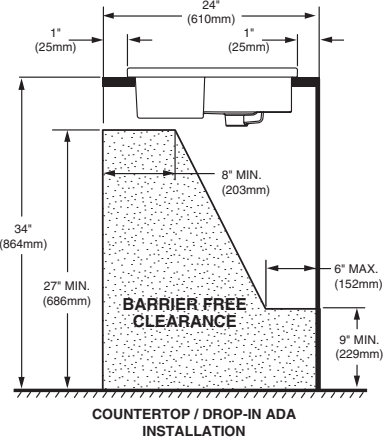

Nominal Dimensions:

24" x 22" x 7-1/2"
(610 x 560 x 191mm)

Bowl Inside Dimensions:

18-3/4" (478mm) wide
14" (358mm) front to back
5-1/2" (140mm) depth

Basin Colors:

White
001

ROUGH IN DIAGRAM SHOWN
ON REVERSE SIDE

NOTES:

LAVATORY CAN BE INSTALLED TWO DIFFERENT WAYS. REFER TO INSTALLATION INSTRUCTIONS SUPPLIED WITH LAVATORY AND COUNTERTOP CUTOUT TEMPLATE FOR BOTH TYPES OF INSTALLATION.

FITTINGS NOT INCLUDED AND MUST BE ORDERED SEPARATELY.

IMPORTANT: Dimensions of fixtures are nominal and may vary within the range of tolerances established by applicable ASME standards. These measurements are subject to change or cancellation. No responsibility is assumed for use of superseded or voided pages.