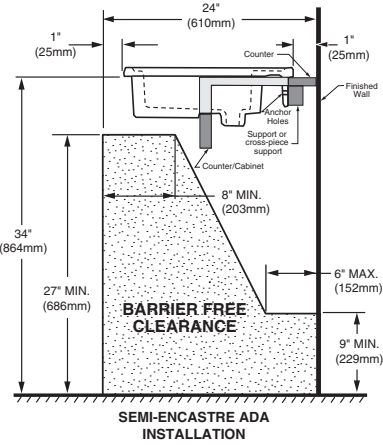

PORCHER SOLUTIONS™

SEMI-ENCASTRE LAVATORY

FIRE CLAY

- ❖ 23500-01 - Center Hole Lavatory
- ❖ 23500-03 - 8" Centers Lavatory

- Contemporary space saving design
- Fire clay construction
- Includes overflow
- Available as a single hole or 8" centers
- ADA compliant
- Installed as a semi-encastre or drop in

Nominal Dimensions:

24" x 22" x 7-1/2"
(610 x 560 x 191mm)

Bowl Inside Dimensions:

18-3/4" (478mm) wide
14" (358mm) front to back
5-1/2" (140mm) depth

Basin Colors:

White
001

ROUGH IN DIAGRAM SHOWN
ON REVERSE SIDE

NOTES:

LAVATORY CAN BE INSTALLED TWO DIFFERENT WAYS. REFER TO INSTALLATION INSTRUCTIONS SUPPLIED WITH LAVATORY AND COUNTERTOP CUTOUT TEMPLATE FOR BOTH TYPES OF INSTALLATION.

FITTINGS NOT INCLUDED AND MUST BE ORDERED SEPARATELY.

IMPORTANT: Dimensions of fixtures are nominal and may vary within the range of tolerances established by applicable ASME standards. These measurements are subject to change or cancellation. No responsibility is assumed for use of superseded or voided pages.