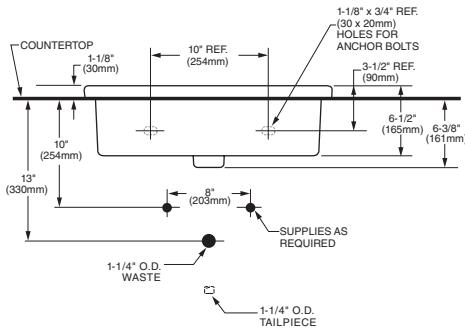

Nominal Dimensions:

24" x 22" x 7-1/2"
(610 x 560 x 191mm)

Bowl Inside Dimensions:

18-3/4" (478mm) wide
14" (358mm) front to back
5-1/2" (140mm) depth

Basin Colors:

White
001

ROUGH IN DIAGRAM SHOWN
ON REVERSE SIDE

NOTES:

LAVATORY CAN BE INSTALLED TWO DIFFERENT WAYS. REFER TO INSTALLATION INSTRUCTIONS SUPPLIED WITH LAVATORY AND COUNTERTOP CUTOUT TEMPLATE FOR BOTH TYPES OF INSTALLATION.

FITTINGS NOT INCLUDED AND MUST BE ORDERED SEPARATELY.

IMPORTANT: Dimensions of fixtures are nominal and may vary within the range of tolerances established by applicable ASME standards. These measurements are subject to change or cancellation. No responsibility is assumed for use of superseded or voided pages.