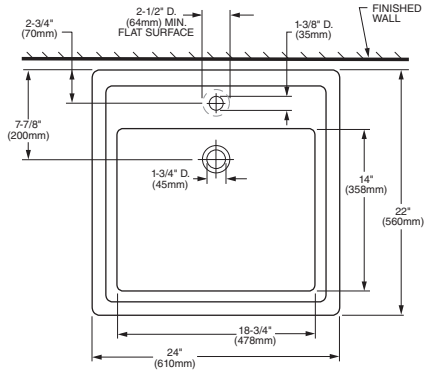

Nominal Dimensions:

24" x 22" x 7-1/2"
(610 x 560 x 191mm)

Bowl Inside Dimensions:

18-3/4" (478mm) wide
14" (358mm) front to back
5-1/2" (140mm) depth

Basin Colors:

White
001

ROUGH IN DIAGRAM SHOWN
ON REVERSE SIDE

NOTES:

LAVATORY CAN BE INSTALLED TWO DIFFERENT WAYS. REFER TO INSTALLATION INSTRUCTIONS SUPPLIED WITH LAVATORY AND COUNTERTOP CUTOUT TEMPLATE FOR BOTH TYPES OF INSTALLATION.

FITTINGS NOT INCLUDED AND MUST BE ORDERED SEPARATELY.

IMPORTANT: Dimensions of fixtures are nominal and may vary within the range of tolerances established by applicable ASME standards. These measurements are subject to change or cancellation. No responsibility is assumed for use of superseded or voided pages.