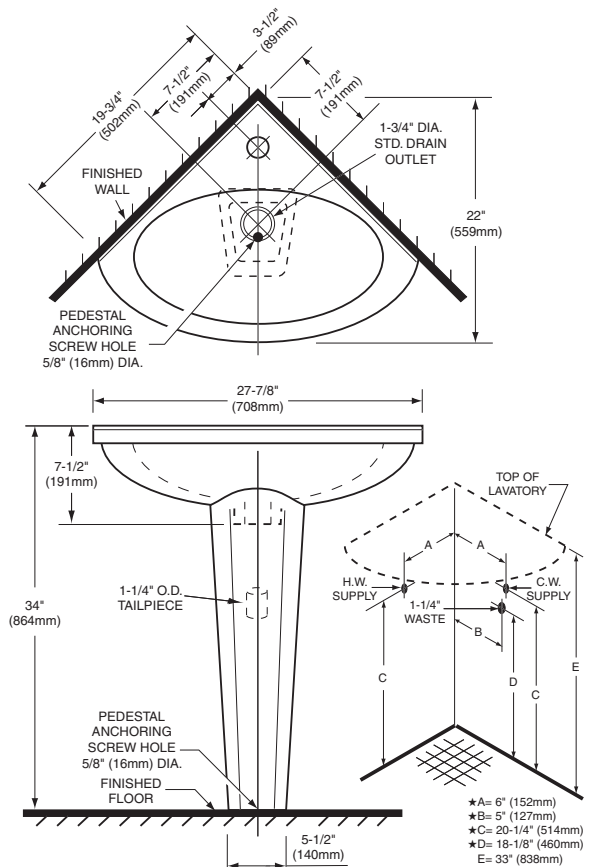

CARENE CORNER PEDESTAL LAVATORY, KIT# 24321

- Contemporary styling
- Fire clay china construction
- Available in white only
- With rear overflow
- Faucet ledge
- Made in France

Kit Components:

- 20321** Lavatory slab with 1-3/8" dia. faucet center hole only
- 21200** Pedestal base only

Nominal Dimensions:

27-3/4" x 21-3/4" x 33" (705 x 552 x 838mm)
Backside of the pedestal open from top of pedestal to floor

Bowl Inside Dimensions:

19-3/4" (502mm) wide
12-1/2" (318mm) front to back
6" (152mm) depth

Fixture Dimensions conform to ANSI Standard A112.19.9M

To Be Specified

- Faucet:
- Faucet Finish:
- Supplies:
- 1-1/4" Trap:
- Nipple:

Shown with Iperbole faucet (5131.101.002)

NOTES:

- ★ DIMENSIONS SHOWN FOR LOCATION OF SUPPLIES AND "P" TRAP ARE SUGGESTED.
- PROVIDE SUITABLE REINFORCEMENT FOR ALL WALL SUPPORTS.
- FITTINGS NOT INCLUDED AND MUST BE ORDERED SEPARATELY.
- INSTALLATION INSTRUCTIONS SUPPLIED WITH LAVATORY.

IMPORTANT: Dimensions of fixtures are nominal and may vary within the range "P" tolerances established by ANSI Standard A112.19.9M. These measurements are subject to change or cancellation. No responsibility is assumed for use of superseded or voided pages.