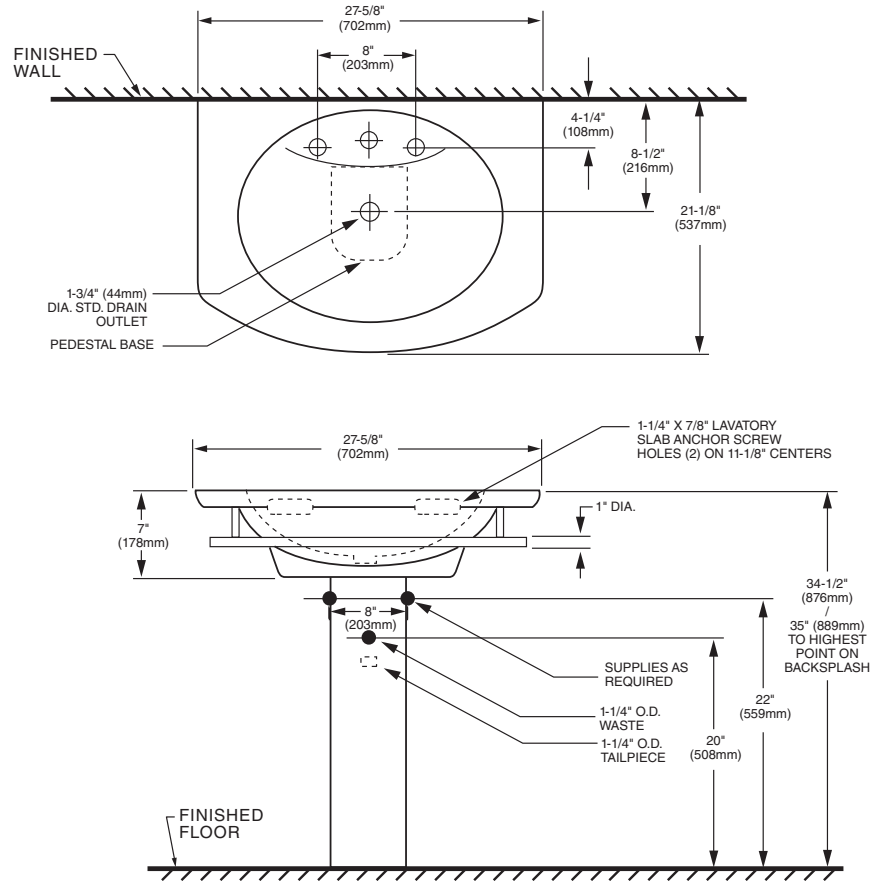

Nominal Dimensions:

27-5/8" x 21-1/8" x 34-1/2"
(702mm x 537mm x 876mm)
35" (889mm) to highest point on backsplash
Open Back Pedestal

Bowl Inside Dimensions:

20-1/2" (521mm) wide
12" (305mm) front to back
6" (152mm) depth

Towel Bar Colors:

Chrome
002

- ❖ European Complete Pop-up Drain Assembly
 - ❖ **M953460-0020A** Polished Chrome
 - ❖ **M953460-0080A** Polished Nickel
 - ❖ **M953460-0990A** Polished Brass
 - ❖ **M953460-2950A** Brushed Nickel

ROUGH IN DIAGRAM SHOWN
ON REVERSE SIDE

NOTES:
 DIMENSIONS SHOWN FOR LOCATION OF SUPPLIES AND "P" TRAP ARE SUGGESTED.
 PROVIDE SUITABLE REINFORCEMENT FOR ALL WALL SUPPORTS.
 SLAB/PEDESTAL ANCHORS AND MOUNTING FEATURES TO BE FURNISHED BY OTHERS.
 FITTINGS NOT INCLUDED AND MUST BE ORDERED SEPARATELY.
 INSTALLATION INSTRUCTIONS SUPPLIED WITH LAVATORY.

IMPORTANT: Dimensions of fixtures are nominal and may vary within the range of tolerances established by applicable ASME standards. These measurements are subject to change or cancellation. No responsibility is assumed for use of superseded or voided pages.