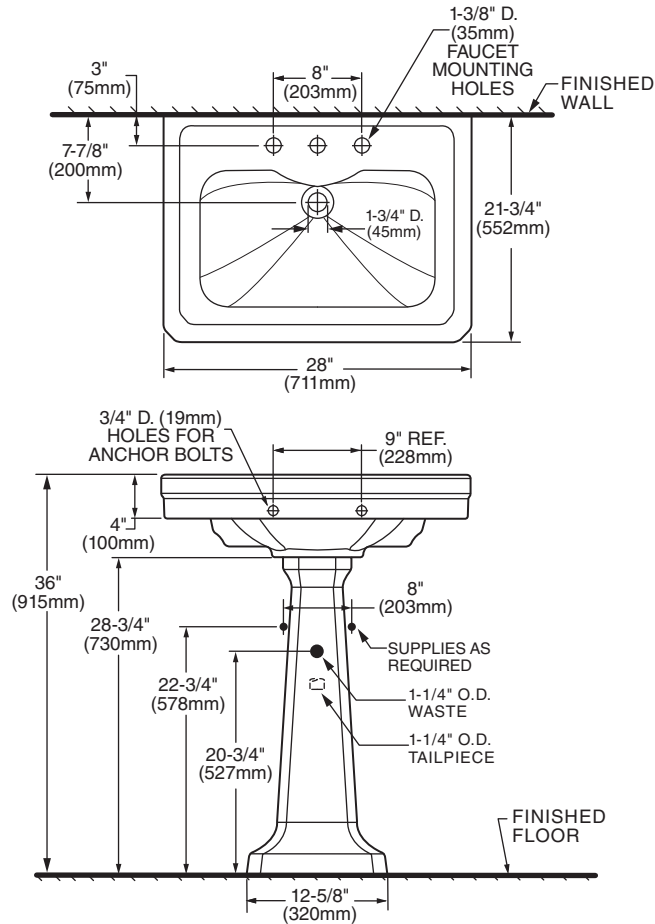

### Nominal Dimensions:

28" x 21-3/4" x 36"  
(711mm x 552mm x 915mm)  
Pedestal Back Open 13-1/2" up from floor

### Bowl Inside Dimensions:

20-1/8" (513mm) wide  
12-3/8" (314mm) front to back  
6-3/8" (162mm) depth

### Kit Components:

- ❖ 20010-01 28" Lavatory - center hole
- ❖ 20010-03 28" Lavatory - 8" center holes
- ❖ 21010 Pedestal base only

ROUGH IN DIAGRAM SHOWN  
ON REVERSE SIDE

**NOTES:**  
 DIMENSIONS SHOWN FOR LOCATION OF SUPPLIES AND "P" TRAP ARE SUGGESTED.  
 PROVIDE SUITABLE REINFORCEMENT FOR ALL WALL SUPPORTS.  
 PEDESTAL ANCHORING SCREWS NOT INCLUDED.  
 FITTINGS NOT INCLUDED AND MUST BE ORDERED SEPARATELY.  
 INSTALLATION INSTRUCTIONS SUPPLIED WITH LAVATORY.

**IMPORTANT:** Dimensions of fixtures are nominal and may vary within the range of tolerances established by applicable ASME standards. These measurements are subject to change or cancellation. No responsibility is assumed for use of superseded or voided pages.