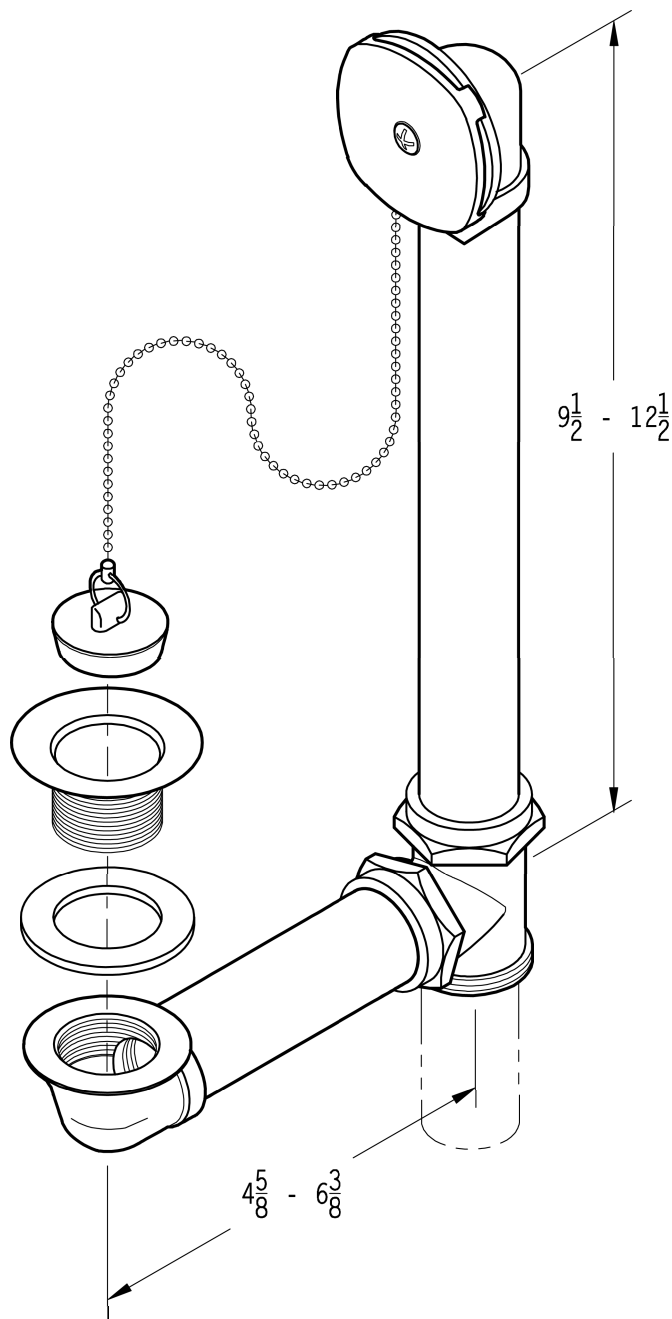

# 17 Series

## Waste & Overflow

Dimensions are in Inches

1-800-PFAUCET [www.pricepfister.com](http://www.pricepfister.com)  
19701 DaVinci, Lake Forest, CA 92610  
01/8/03

**Price Pfister®**  
Pf Pfreshet Ideas in Pfaucets.