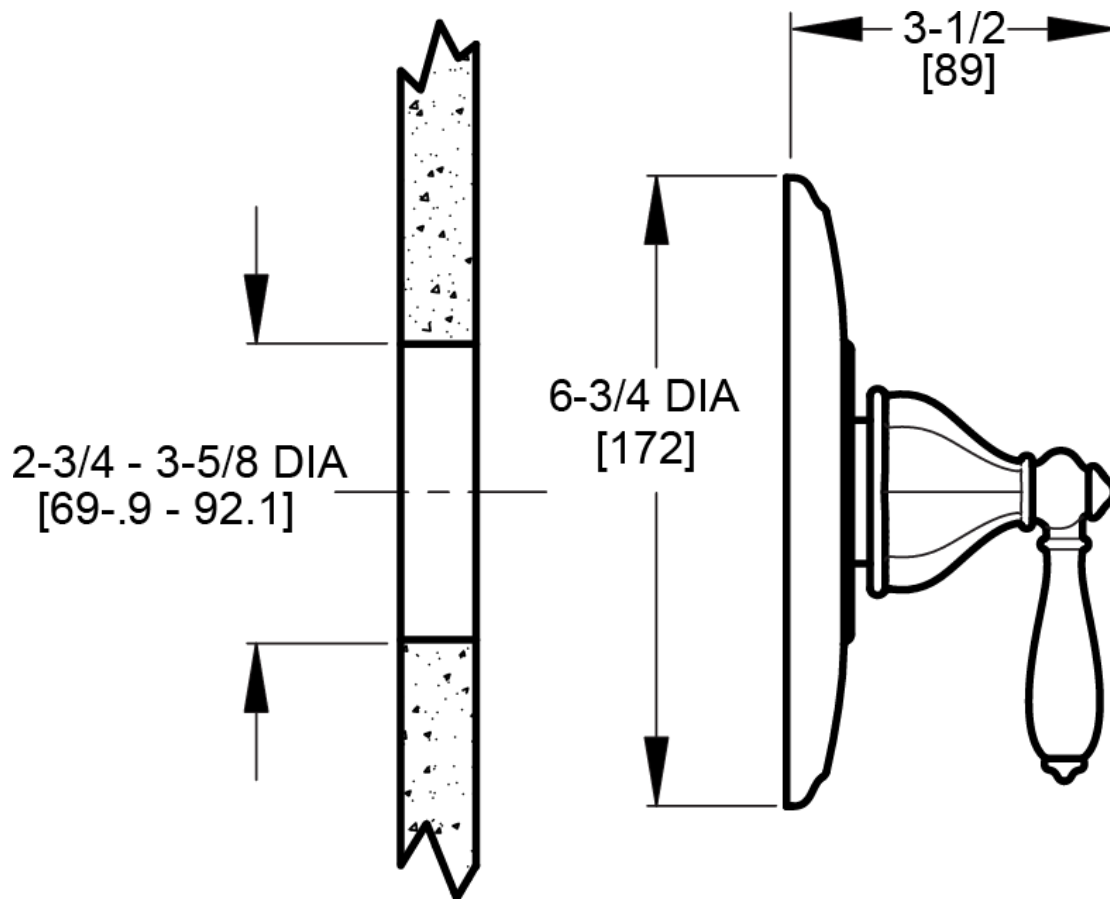

Portola™ Shower Trim

- R89-1RPC Finish(CC)
- R89-1RPK Finish(KK)
- R89-1RPU Finish(UU)

Specifications

- Lever Handle
- Quick Connect
- Trim Only, Valve Not Included

Features

- Complete Collection with Coordinating Lavatory and Roman Tub Options
- Metal Lever Handle
- Quick Trim Installation- Attaches Without Tools, No Exposed Screws
- Fits OX8, JX8, TX8, and VB8 Valve Bodies
- Pforever Warranty®
- Valve only trim. No shower head or shower flange included.

Code Compliance

- Pfister products are designed and manufactured in compliance with the following standards and codes:
- IAPMO Certified
 - CSA B125 Certified
 - ASME A112.18.1
 - ASSE 1016
 - ADA Compliant-ANSI A117.1 (Lever handles only)

Dimensions

Ø1 Min to Ø1-1/2 Max. Deck Hole Openings