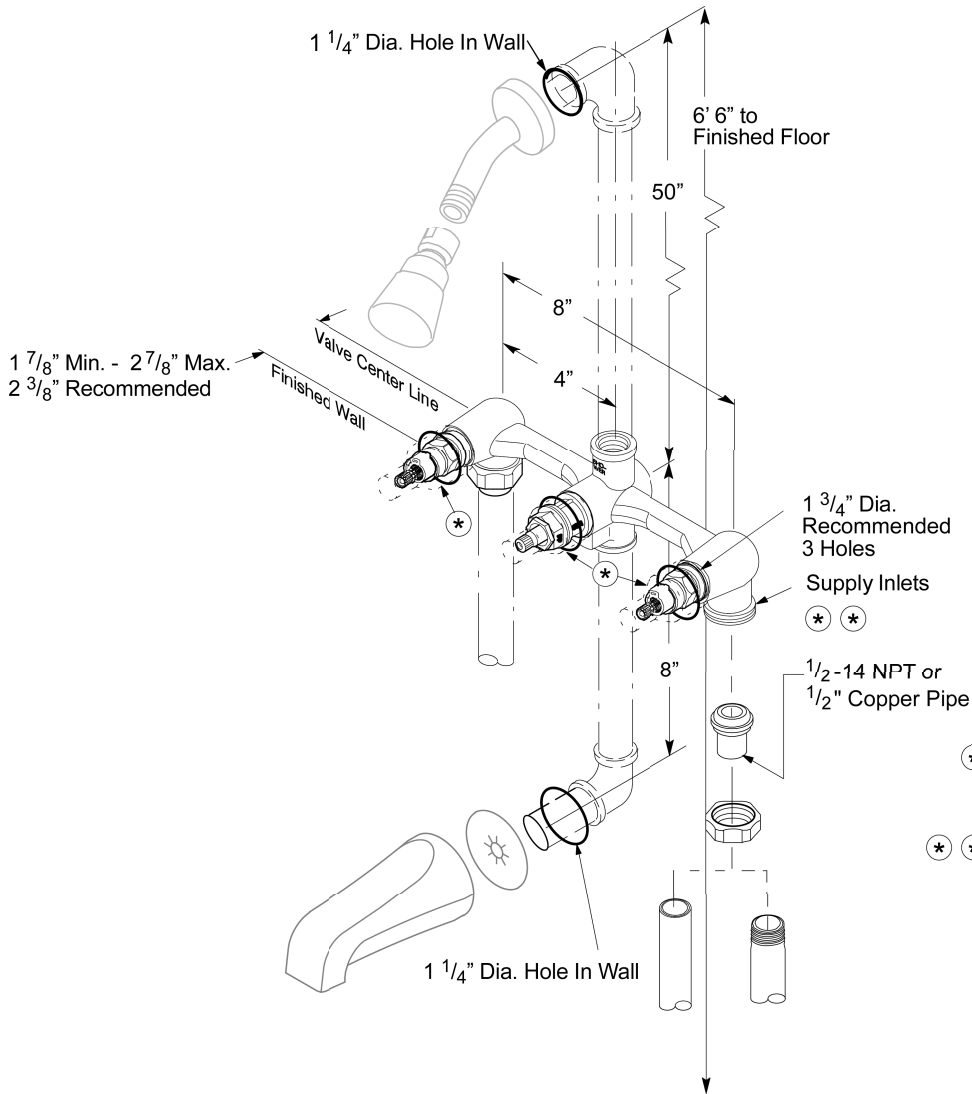

01 Series
Tub & Shower

- (*) Stem Protectors
Do not remove until ready for handle trim.
- (***) Caution
When inlet supplies are "solid sweat," valve stems must be fully removed during soldering operation.