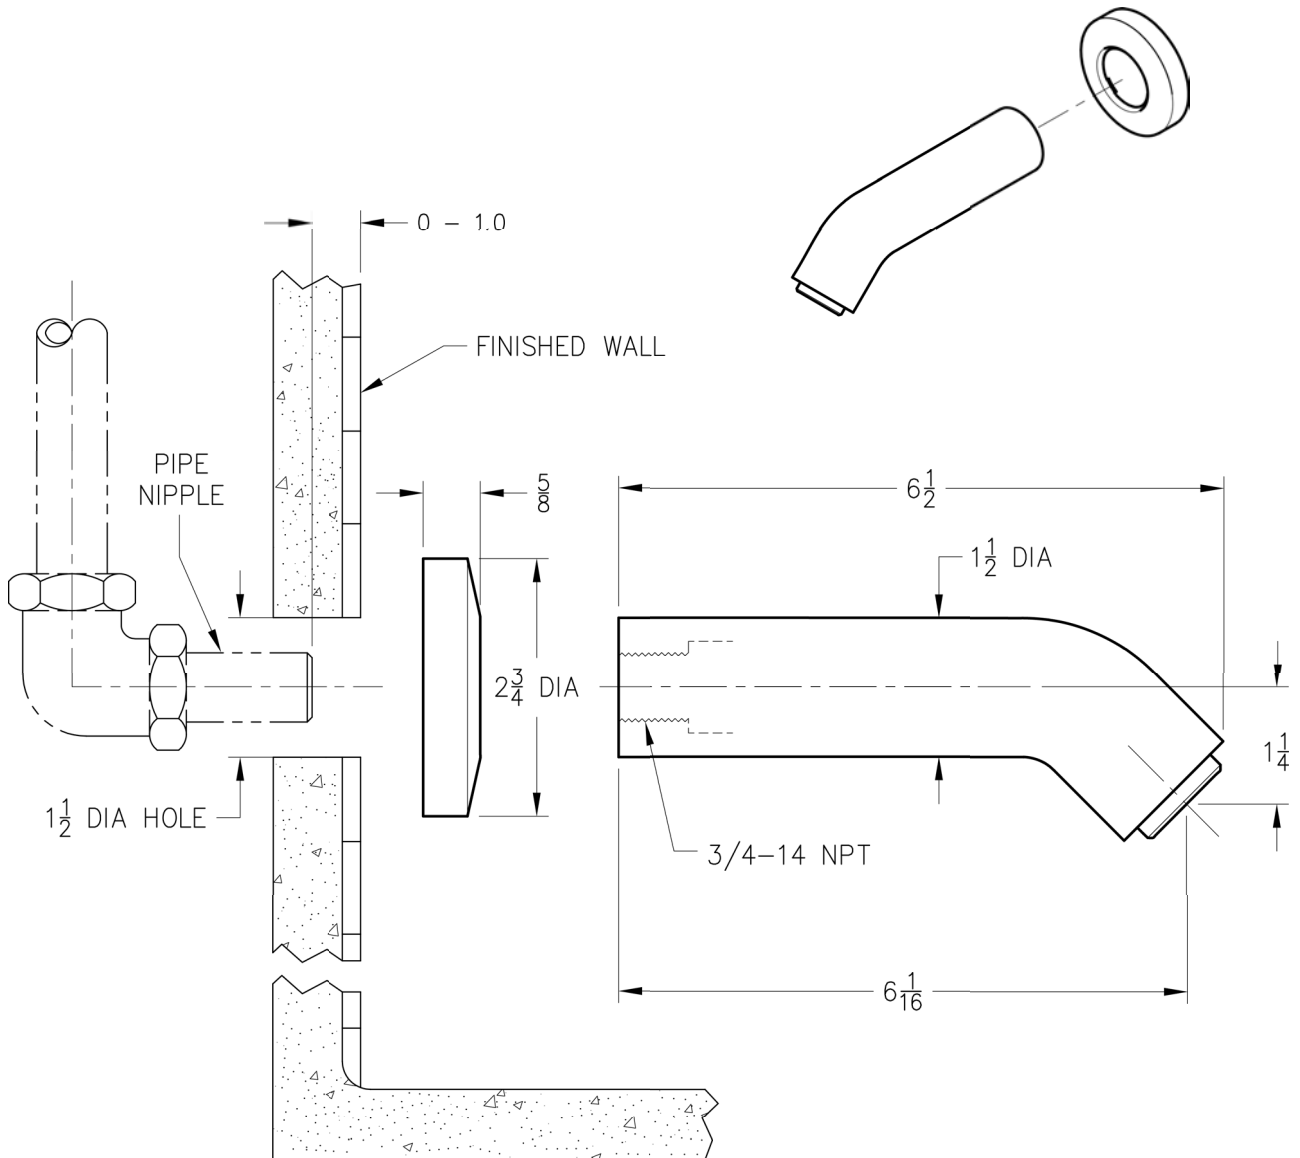

# INSTALLATION DIMENSIONS

## Tub Trim

Dimensions are in Inches

1-800-PFAUCET [www.pricepfister.com](http://www.pricepfister.com)  
19701 DaVinci, Lake Forest, CA 92610  
10/17/08

Price Pfister®

SS-015-10