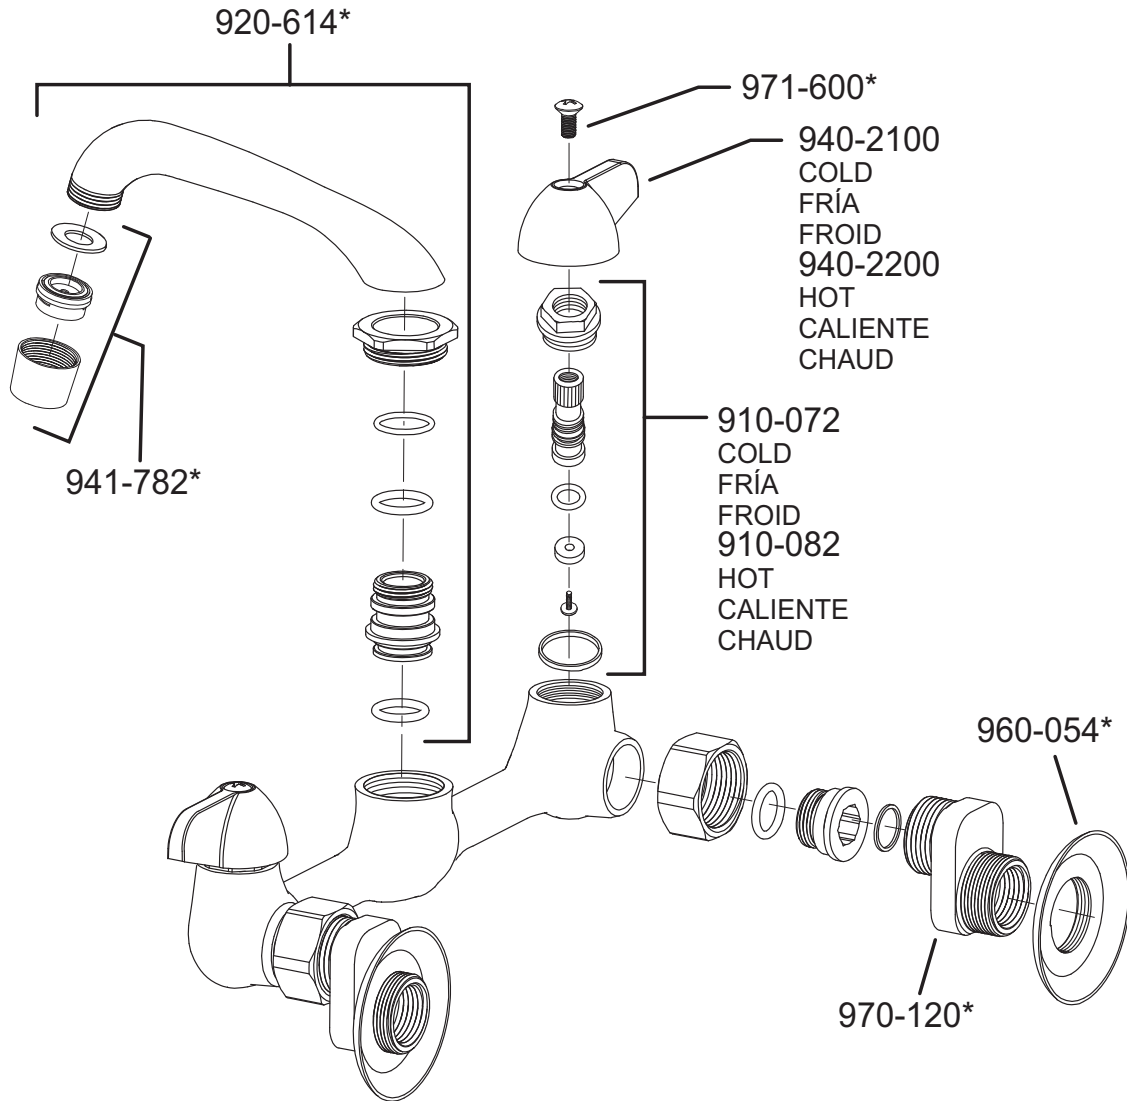

PARTS EXPLOSION

127 Pfirst Series™ 2 Handle Wall Mount Kitchen Faucet

FINISHES * Indicates Finish

A Polished Chrome	M Almond	U Rustic Bronze
B Black	N Antique Bronze	V PVD Polished Brass
E Rustic Pewter	P Polished Brass	W White
D PVD Polished Nickel	Q Satin Brass	Y Tuscan Bronze
J PVD Brushed Nickel	R Copper	Z Oil-Rubbed Bronze
K Satin Nickel	S Stainless Steel	
L Satin Stainless	T Biscuit	

All finishes not available on all parts

1-800-PFAUCET www.pricepfister.com
19701 DaVinci, Lake Forest, CA 92610

07/15/08

Price Pfister