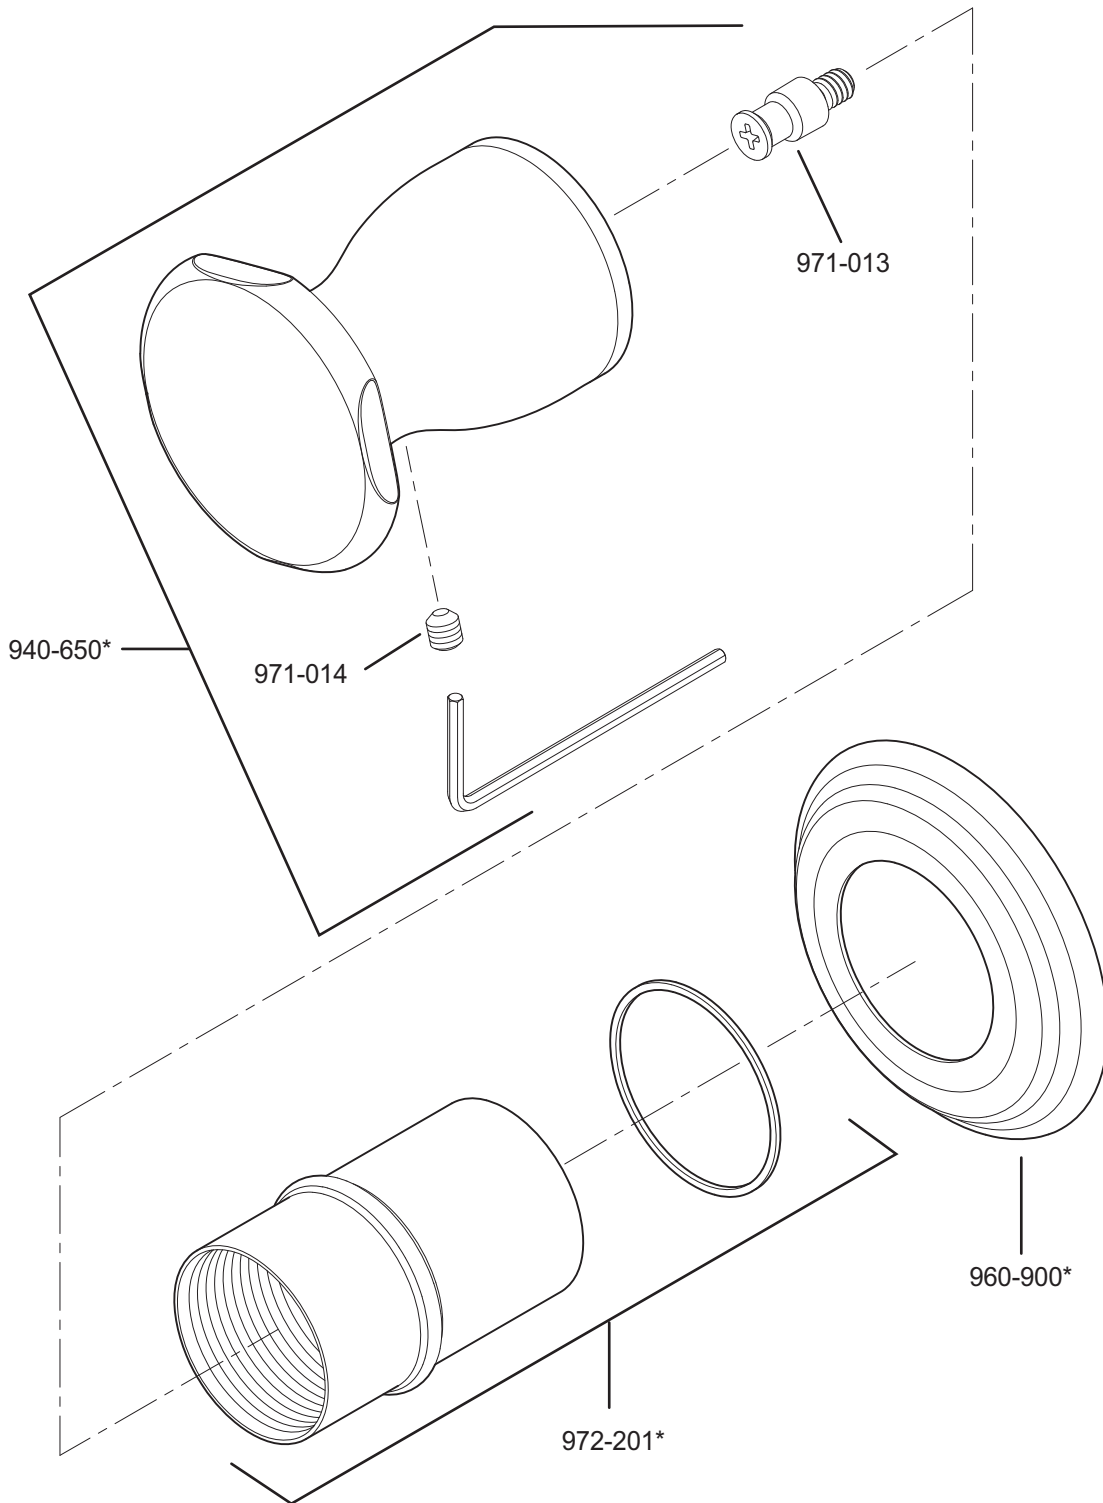

PARTS EXPLOSION

16 Series In-Wall Diverter Trim

FINISHES * Indicates Finish

A Polished Chrome	M Almond	U Rustic Bronze
B Black	N Antique Bronze	V PVD Polished Brass
E Rustic Pewter	P Polished Brass	W White
D PVD Polished Nickel	Q Satin Brass	Y Tuscan Bronze
J PVD Brushed Nickel	R Copper	Z Oil-Rubbed Bronze
K Satin Nickel	S Stainless Steel	
L Satin Stainless	T Biscuit	