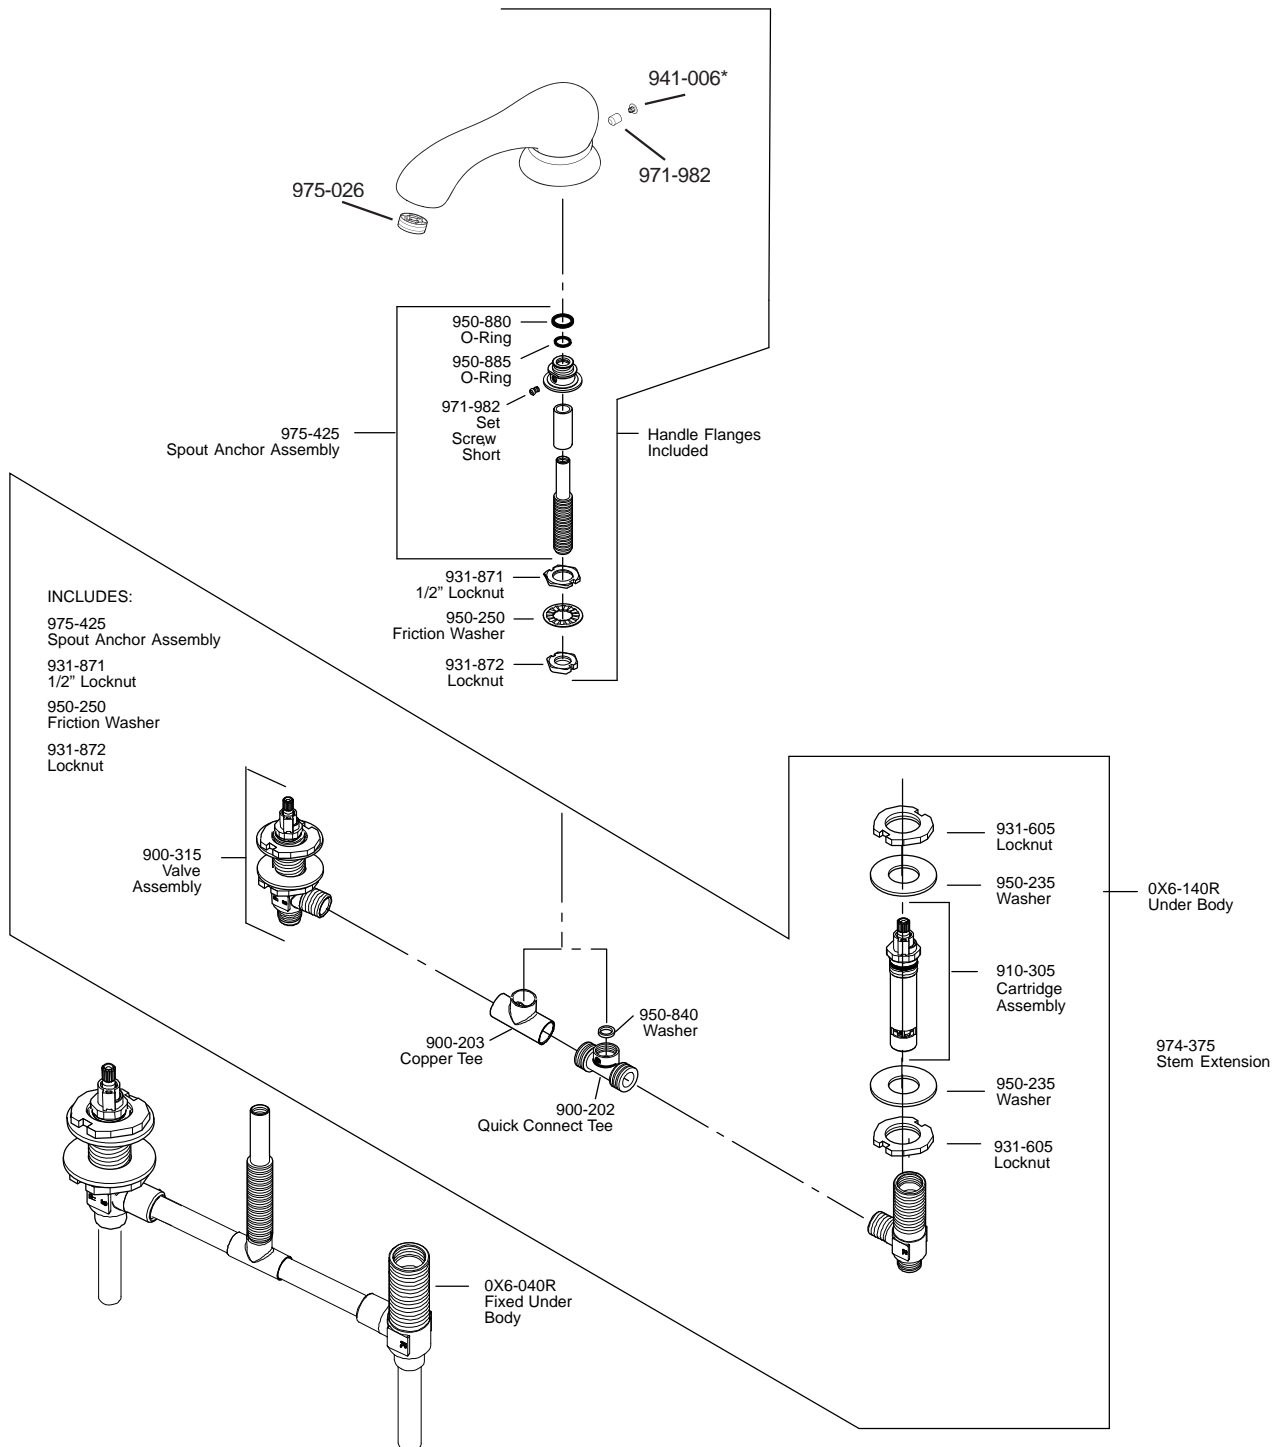

PARTS EXPLOSION

RT6 Series Portland™ Spout

BODIES AND HHL HUB AND HANDLE TRIM KITS SUPPLIED SEPARATELY

FINISHES * Indicates Finish

A Polished Chrome	M Almond	U Rustic Bronze
B Black	N Antique Bronze	V PVD Polished Brass
E Rustic Pewter	P Polished Brass	W White
D PVD Polished Nickel	Q Satin Brass	Y Tuscan Bronze
J PVD Brushed Nickel	R Copper	Z Oil-Rubbed Bronze
K Satin Nickel	S Stainless Steel	
L Satin Stainless	T Biscuit	