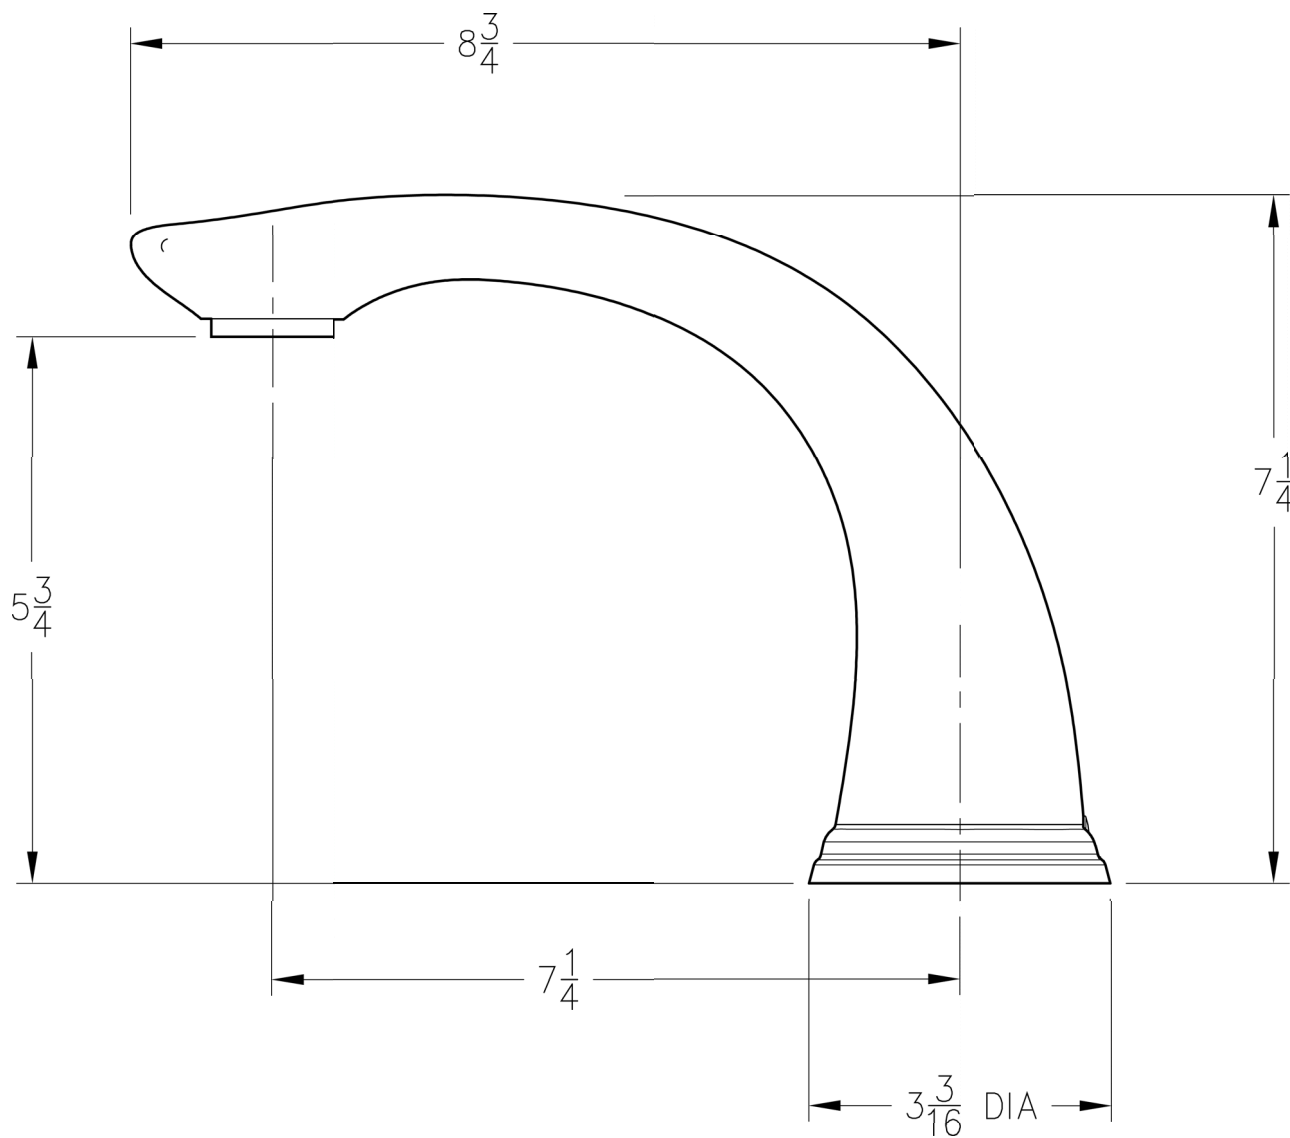

RT6 Series

Avalon[™]

Roman Tub Trim

Dimensions are in Inches

1-800-PFAUCET www.pricepfister.com
19701 DaVinci, Lake Forest, CA 92610
03/8/05

Price Pfister[®]
Pf Pfreshet Ideas in Pfaucets.

SS-RT6-13