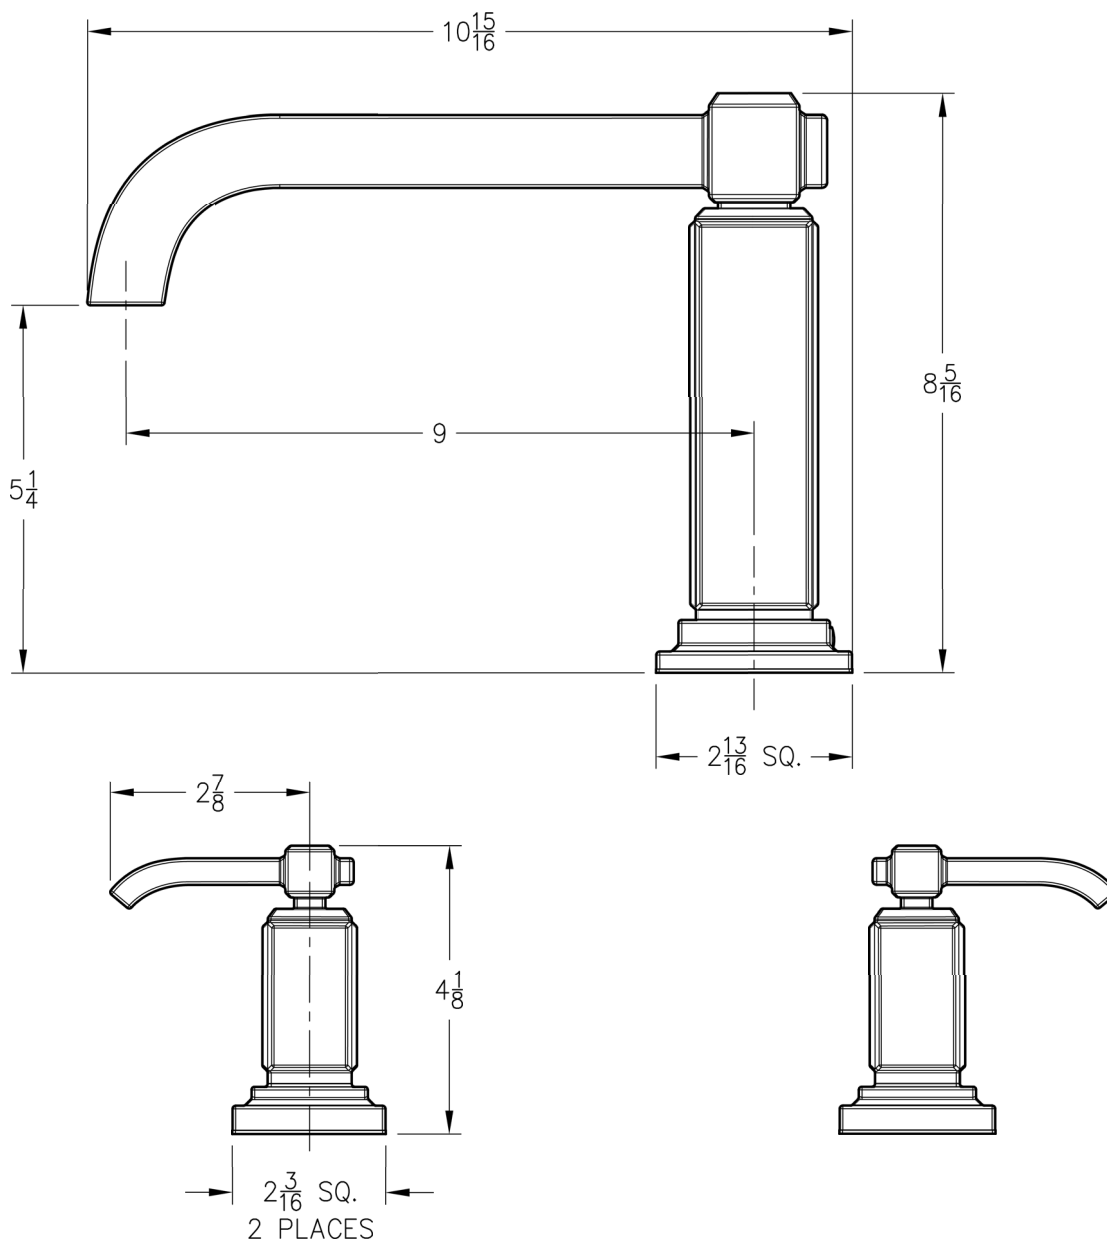

INSTALLATION DIMENSIONS

RT6 Series

Carnegie™

Roman Tub Trim

Dimensions are in Inches

1-800-PFAUCET [www.pricepfister.com](http://www.pricepfister.com)  
19701 DaVinci, Lake Forest, CA 92610  
02/18/11

**Pfister™**

SS-RT6-5WE-1