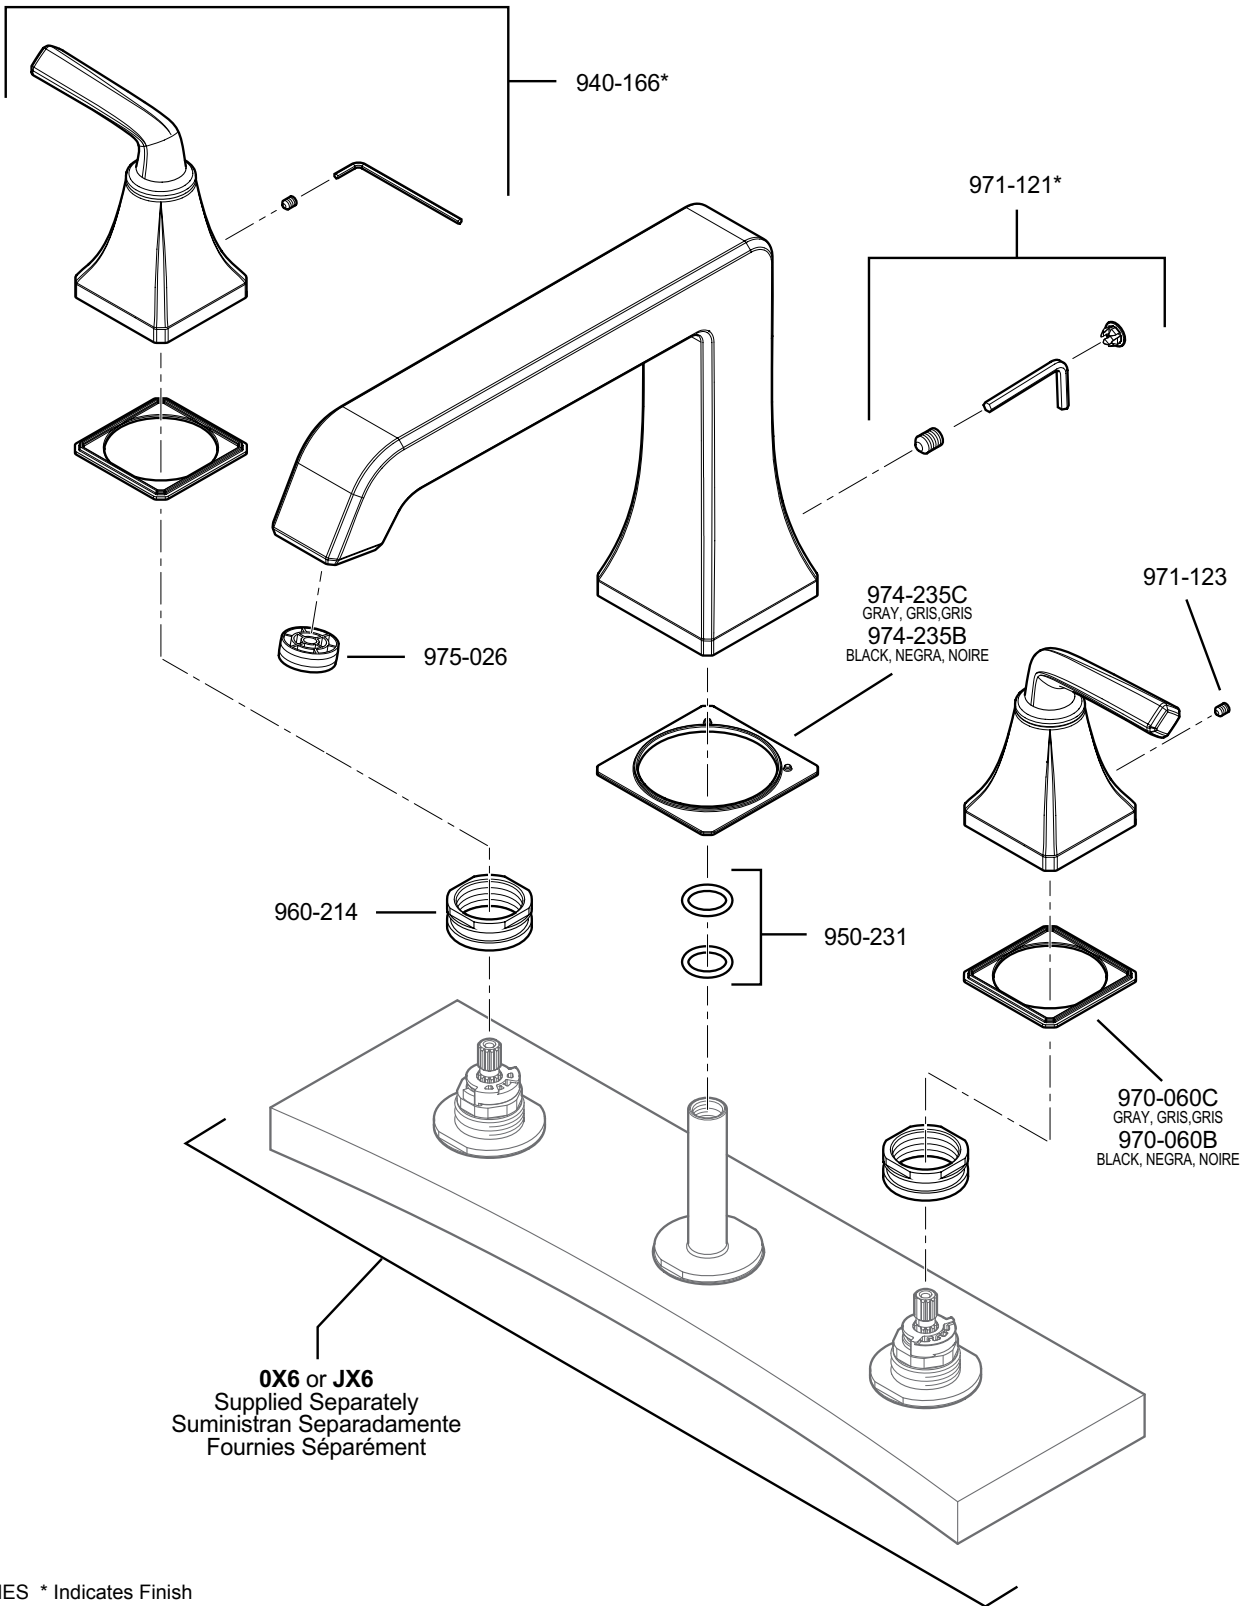

PARTS EXPLOSION

RT6 Series Park Avenue™ Roman Tub Trim

FINISHES * Indicates Finish

- | | | |
|-----------------------|-------------------------|----------------------|
| A Polished Chrome | K Satin Nickel | U Rustic Bronze |
| B Black | L Satin Stainless Steel | V PVD Polished Brass |
| C Light Gray | P Polished Brass | W White |
| D PVD Polished Nickel | Q Fired Copper | Y Tuscan Bronze |
| E Rustic Pewter | R Antique Copper | AB Aged Brass |
| G Velvet Aged Bronze | S Stainless Steel | MC Midnight Chrome |
| J PVD Brushed Nickel | T Biscuit | |

All finishes not available on all parts

1-800-PFAUCET pfisterfaucets.com
19701 DaVinci, Lake Forest, CA 92610

01/31/11

Pfister™