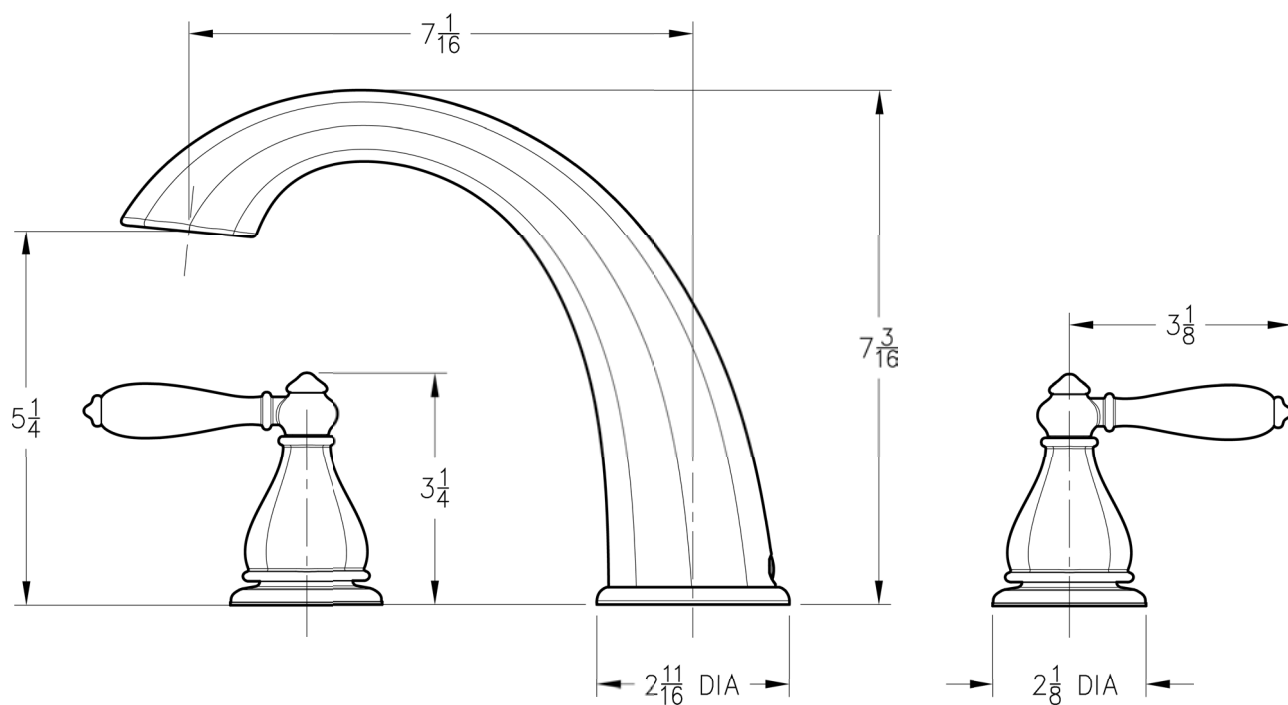

RT6 Series

Portola[™]

Roman Tub Trim

Dimensions are in Inches

1-800-PFAUCET www.pricepfister.com
19701 DaVinci, Lake Forest, CA 92610
08/26/08

Price Pfister[®]

SS-RT6-24