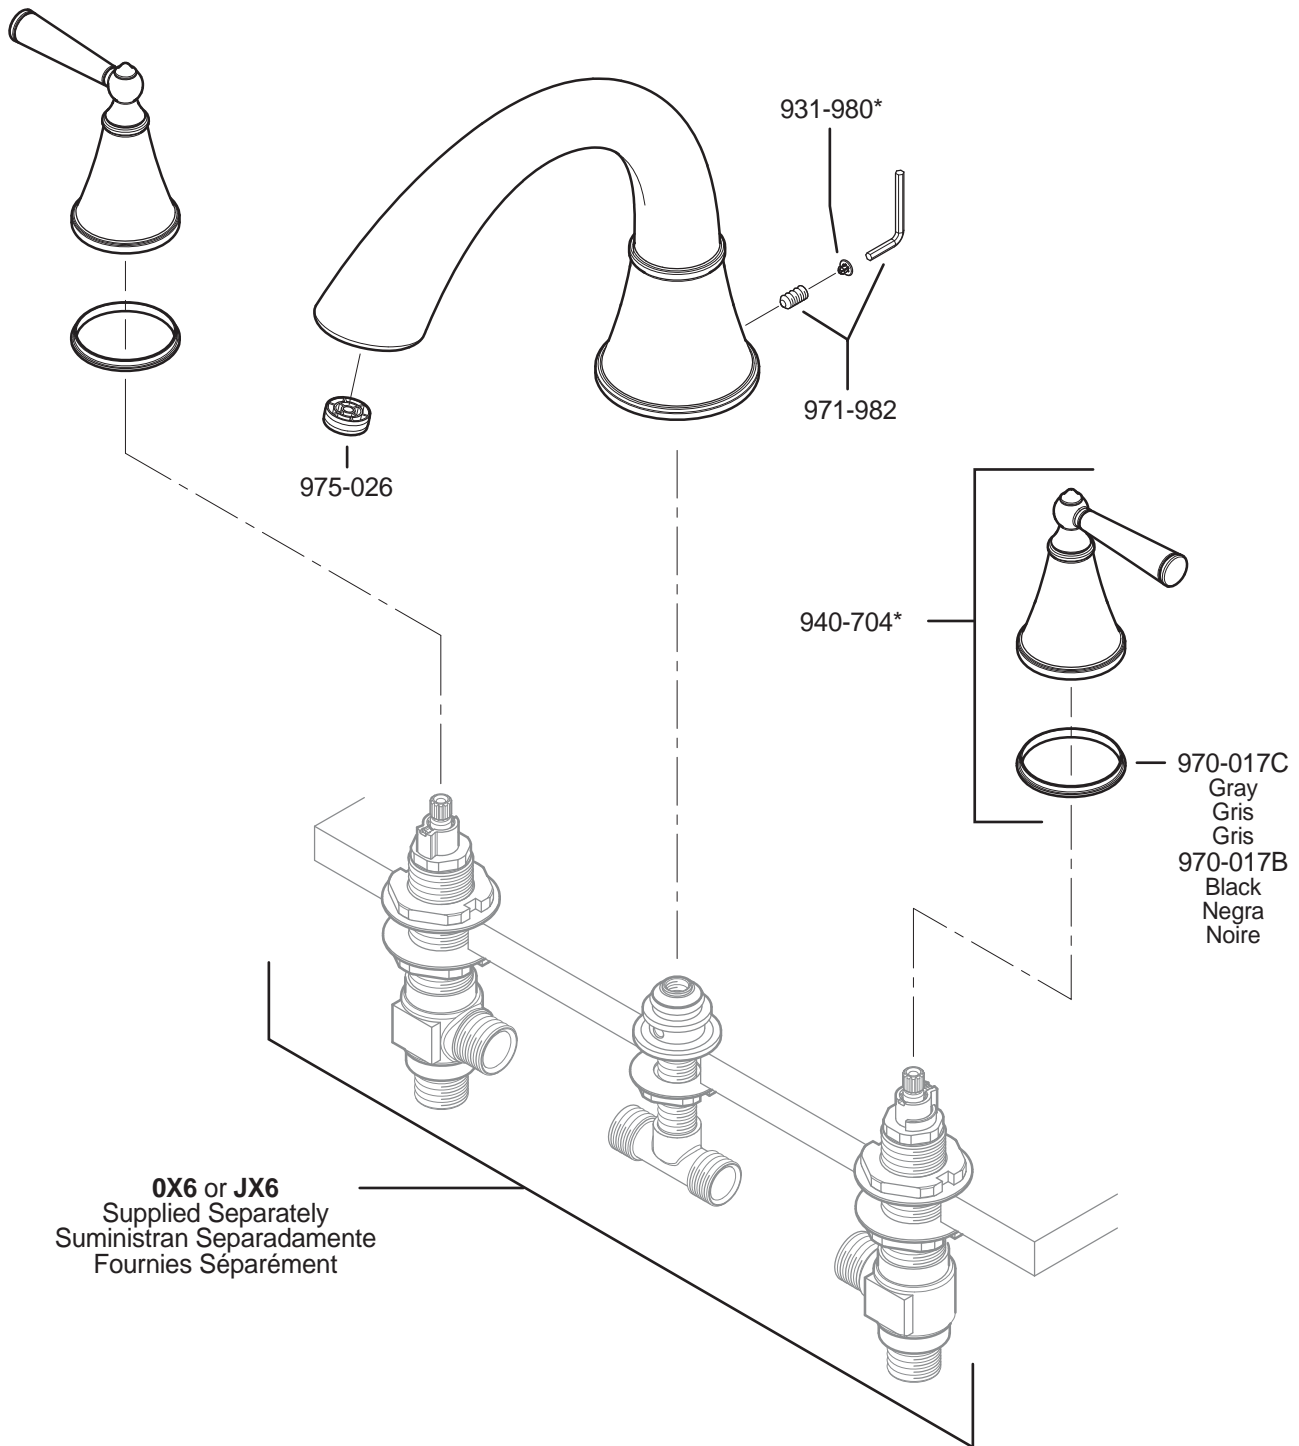

PARTS EXPLOSION

RT6 Series Saxton™ Roman Tub Trim

FINISHES * Indicates Finish

A Polished Chrome	M Almond	U Rustic Bronze
B Black	N Antique Bronze	V PVD Polished Brass
E Rustic Pewter	P Polished Brass	W White
D PVD Polished Nickel	Q Satin Brass	Y Tuscan Bronze
J PVD Brushed Nickel	R Copper	Z Oil-Rubbed Bronze
K Satin Nickel	S Stainless Steel	
L Satin Stainless	T Biscuit	