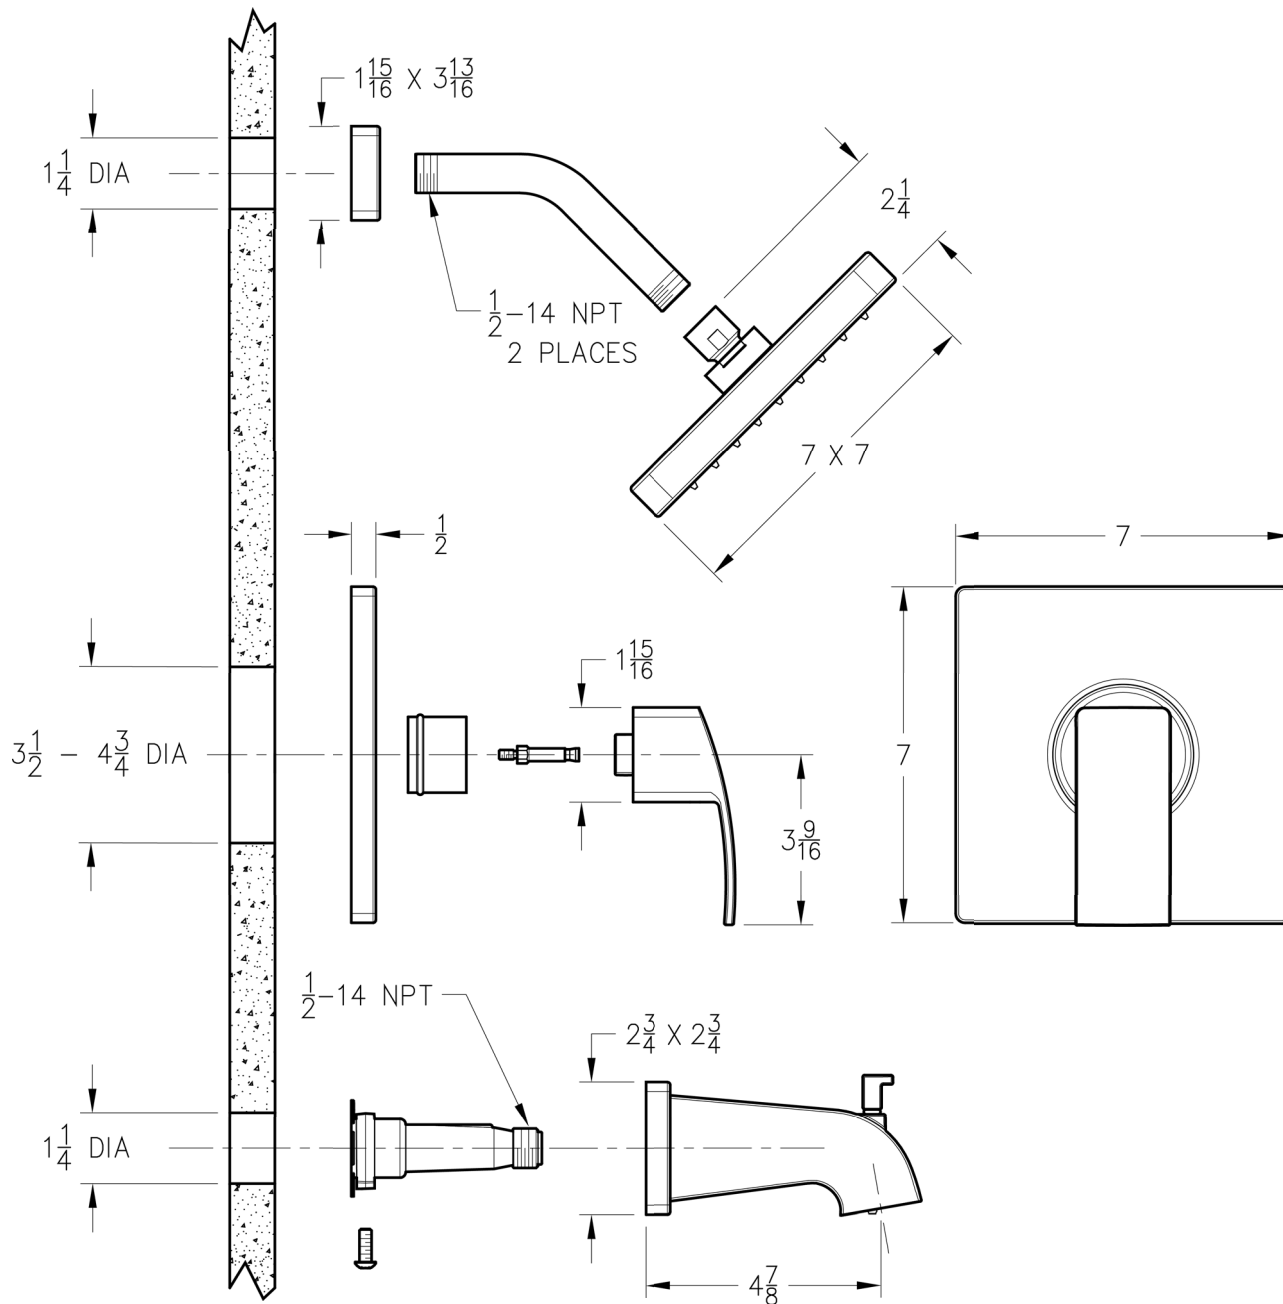

INSTALLATION DIMENSIONS

R89 Series
KENZO[®]
Shower Trim

Dimensions are in Inches

1-800-PFAUCET www.pricepfister.com
19701 DaVinci, Lake Forest, CA 92610
07/17/08

Price Pfister[®]

SS-R89-18