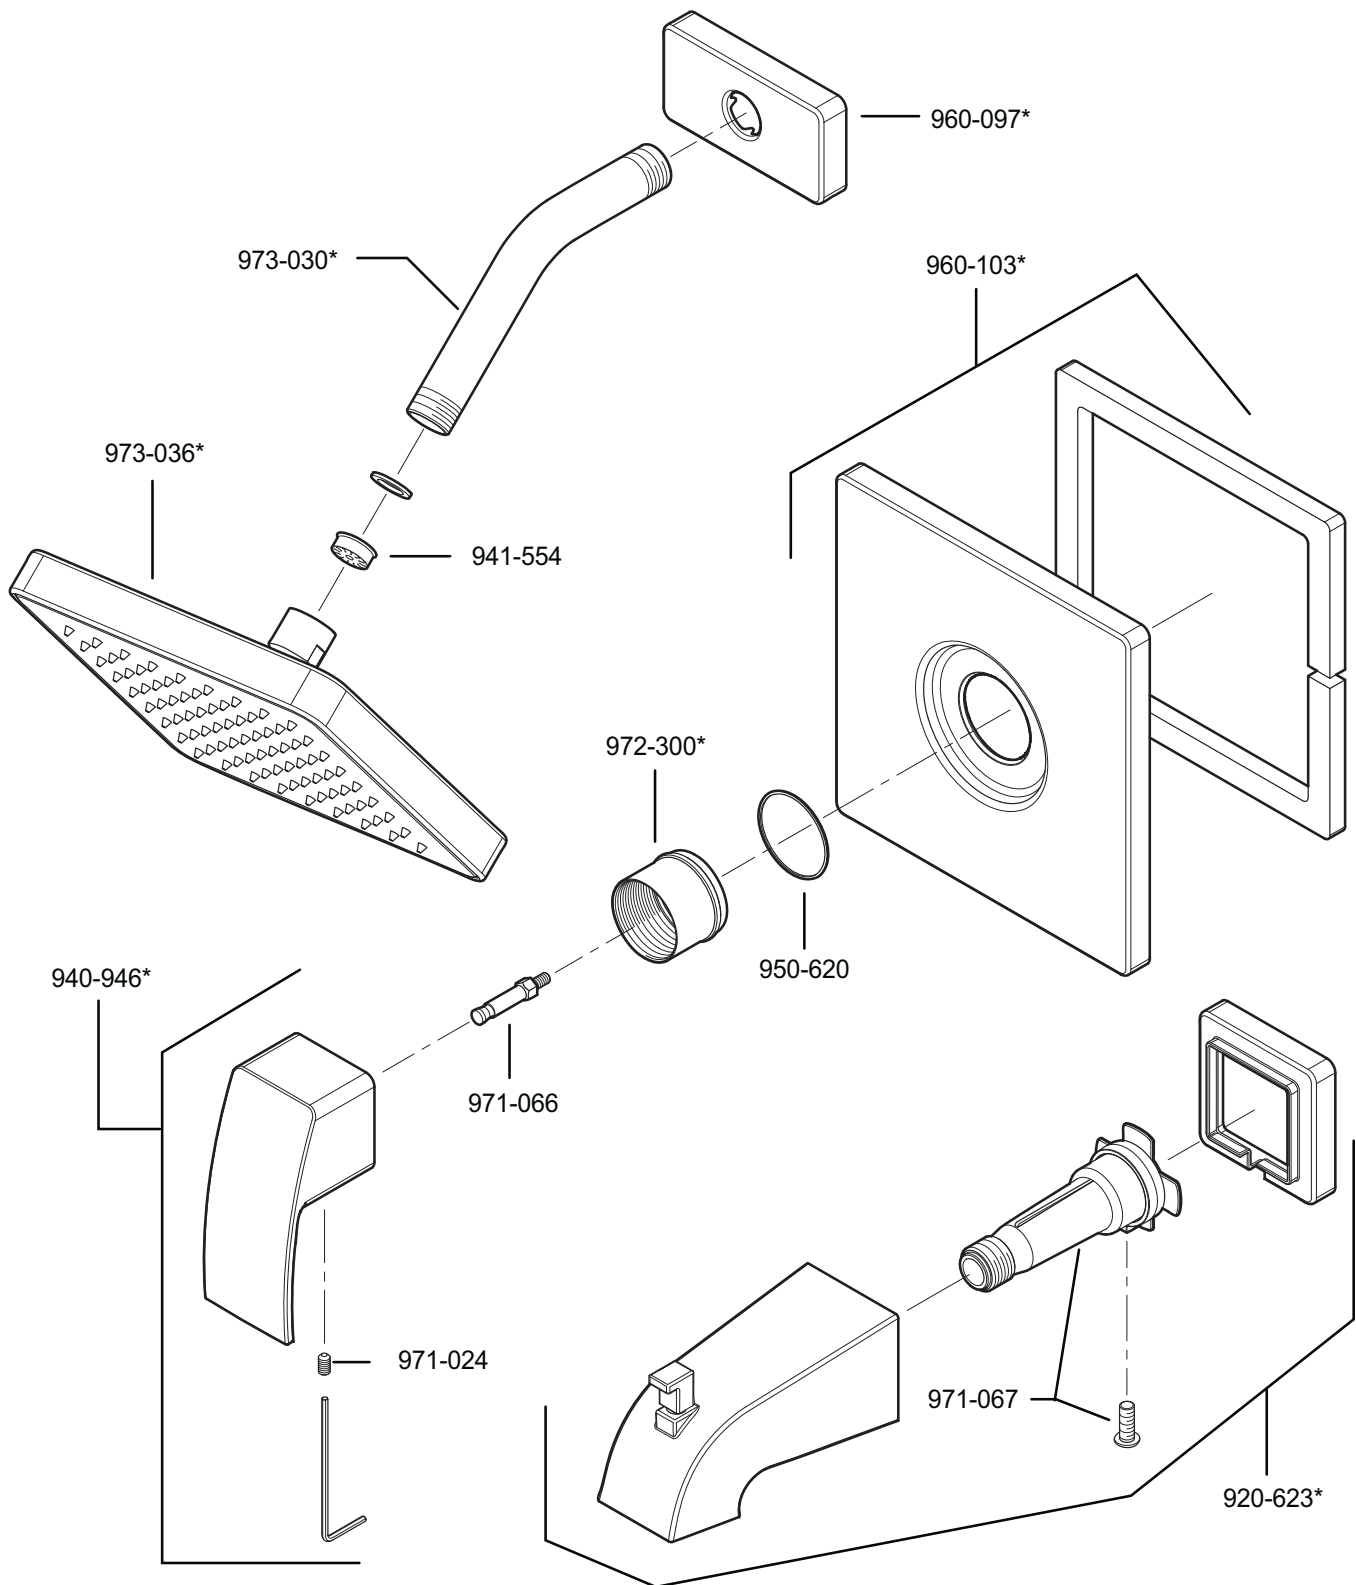

# PARTS EXPLOSION

## R89 Series Kenzo™ Tub & Shower Trim

**FINISHES \* Indicates Finish**

A Polished Chrome	M Almond	U Rustic Bronze
B Black	N Antique Bronze	V PVD Polished Brass
E Rustic Pewter	P Polished Brass	W White
D PVD Polished Nickel	Q Satin Brass	Y Tuscan Bronze
J PVD Brushed Nickel	R Copper	Z Oil-Rubbed Bronze
K Satin Nickel	S Stainless Steel	
L Satin Stainless	T Biscuit	