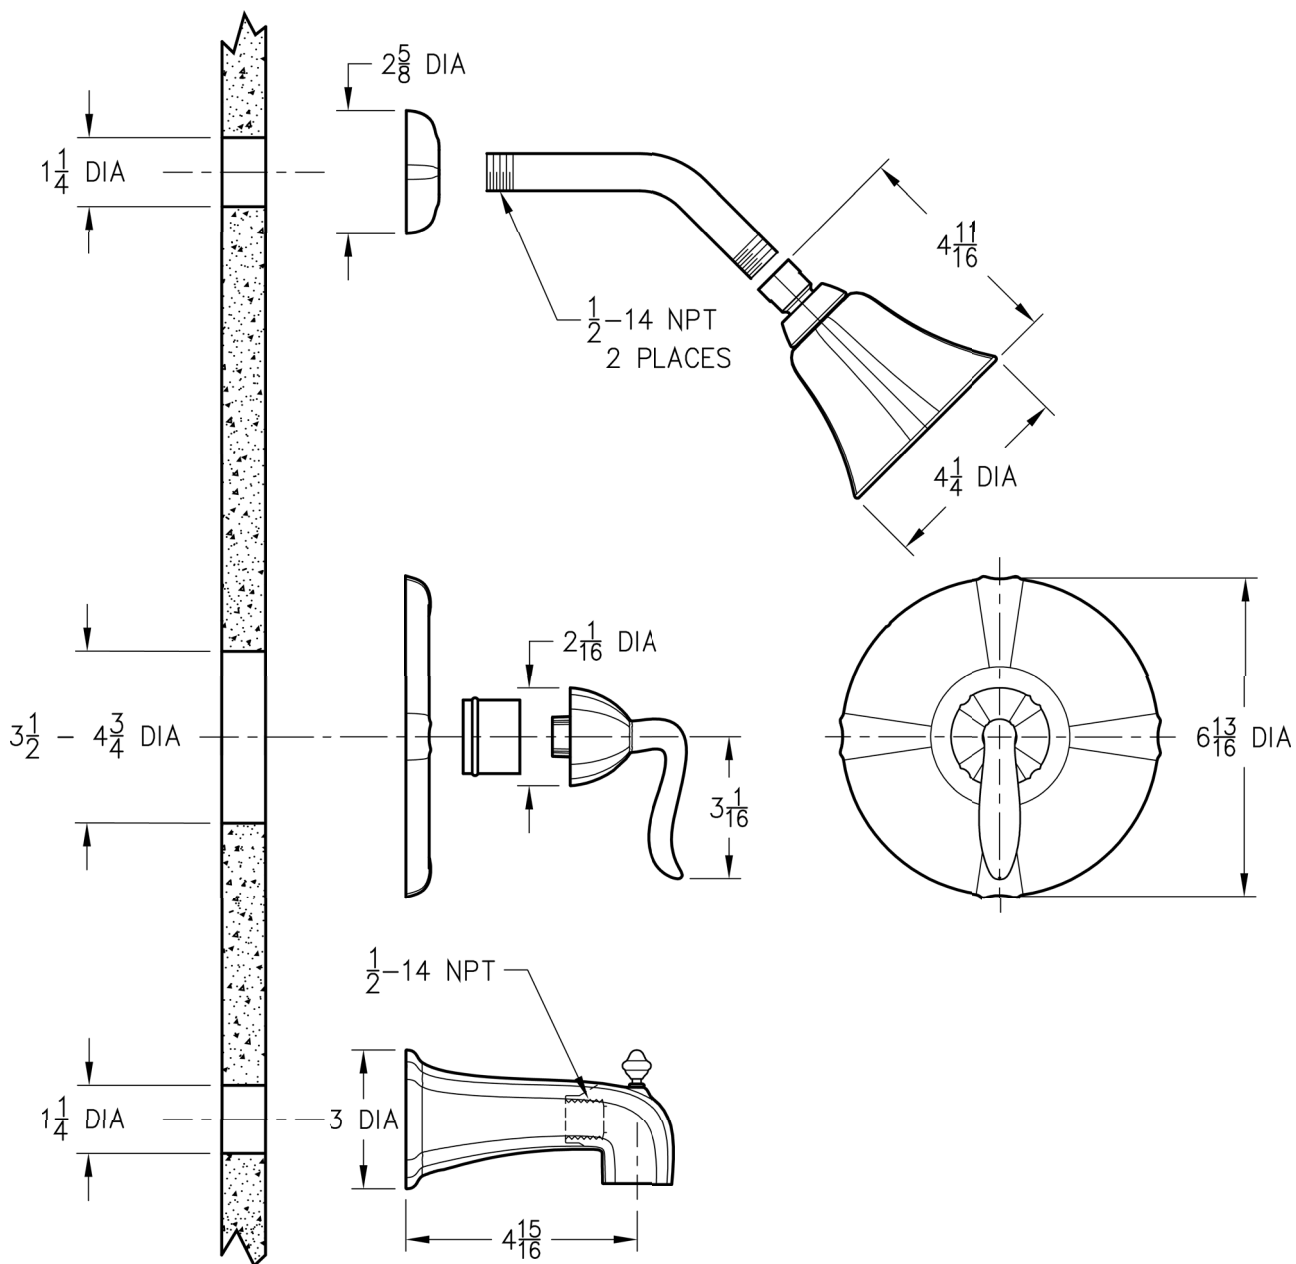

R89 Series

SANTIAGO.

Tub & Shower

Dimensions are in Inches

1-800-PFAUCET www.pricepfister.com
 19701 DaVinci, Lake Forest, CA 92610
 06/14/07

Price Pfister®
 Pfreshest Ideas in Pfaucets.