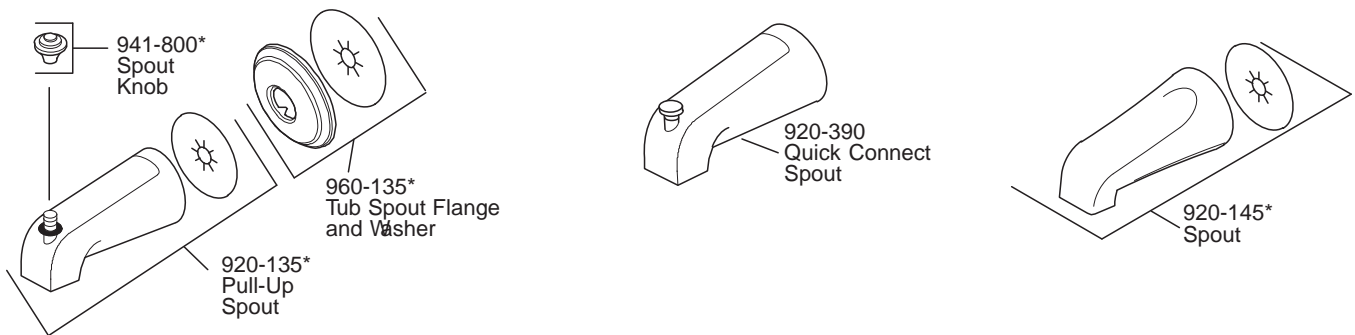

PARTS EXPLOSION

08/09 Series Tub & Shower Trim Kits

FINISHES * Indicates Finish

A Polished Chrome	M Almond	U Rustic Bronze
B Black	N Antique Bronze	V PVD Polished Brass
E Rustic Pewter	P Polished Brass	W White
D PVD Polished Nickel	Q Satin Brass	Y Tuscan Bronze
J PVD Brushed Nickel	R Copper	Z Oil-Rubbed Bronze
K Satin Nickel	S Stainless Steel	
L Satin Stainless	T Biscuit	