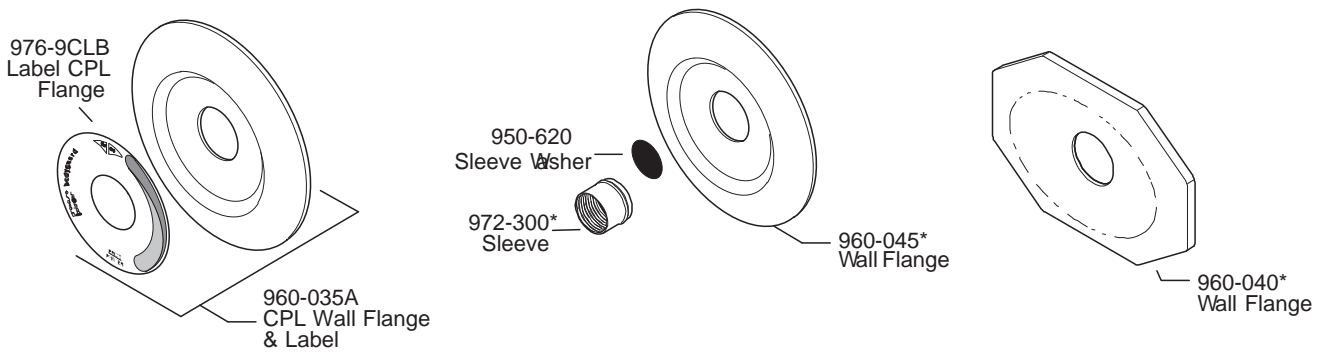

PARTS EXPLOSION

08/09 Series Tub & Shower Trim Kits

FINISHES * Indicates Finish

A Polished Chrome	M Almond	U Rustic Bronze
B Black	N Antique Bronze	V PVD Polished Brass
E Rustic Pewter	P Polished Brass	W White
D PVD Polished Nickel	Q Satin Brass	Y Tuscan Bronze
J PVD Brushed Nickel	R Copper	Z Oil-Rubbed Bronze
K Satin Nickel	S Stainless Steel	
L Satin Stainless	T Biscuit	