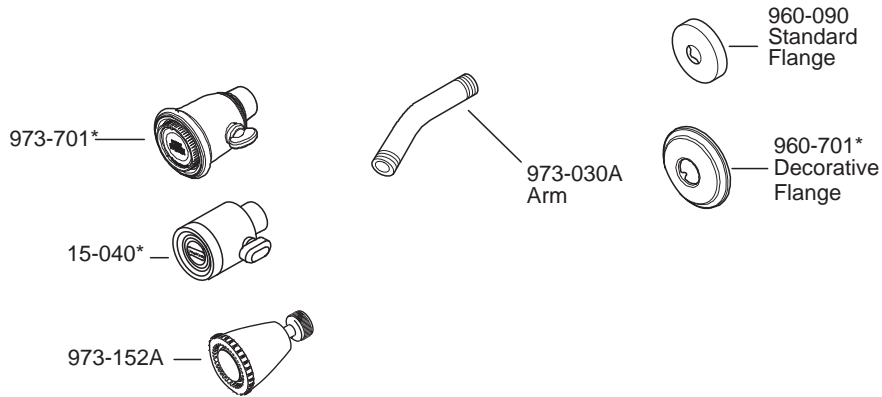

PARTS EXPLOSION

08/09 Series Tub & Shower Trim Kits

FINISHES * Indicates Finish

A Polished Chrome	M Almond	U Rustic Bronze
B Black	N Antique Bronze	V PVD Polished Brass
E Rustic Pewter	P Polished Brass	W White
D PVD Polished Nickel	Q Satin Brass	Y Tuscan Bronze
J PVD Brushed Nickel	R Copper	Z Oil-Rubbed Bronze
K Satin Nickel	S Stainless Steel	
L Satin Stainless	T Biscuit	