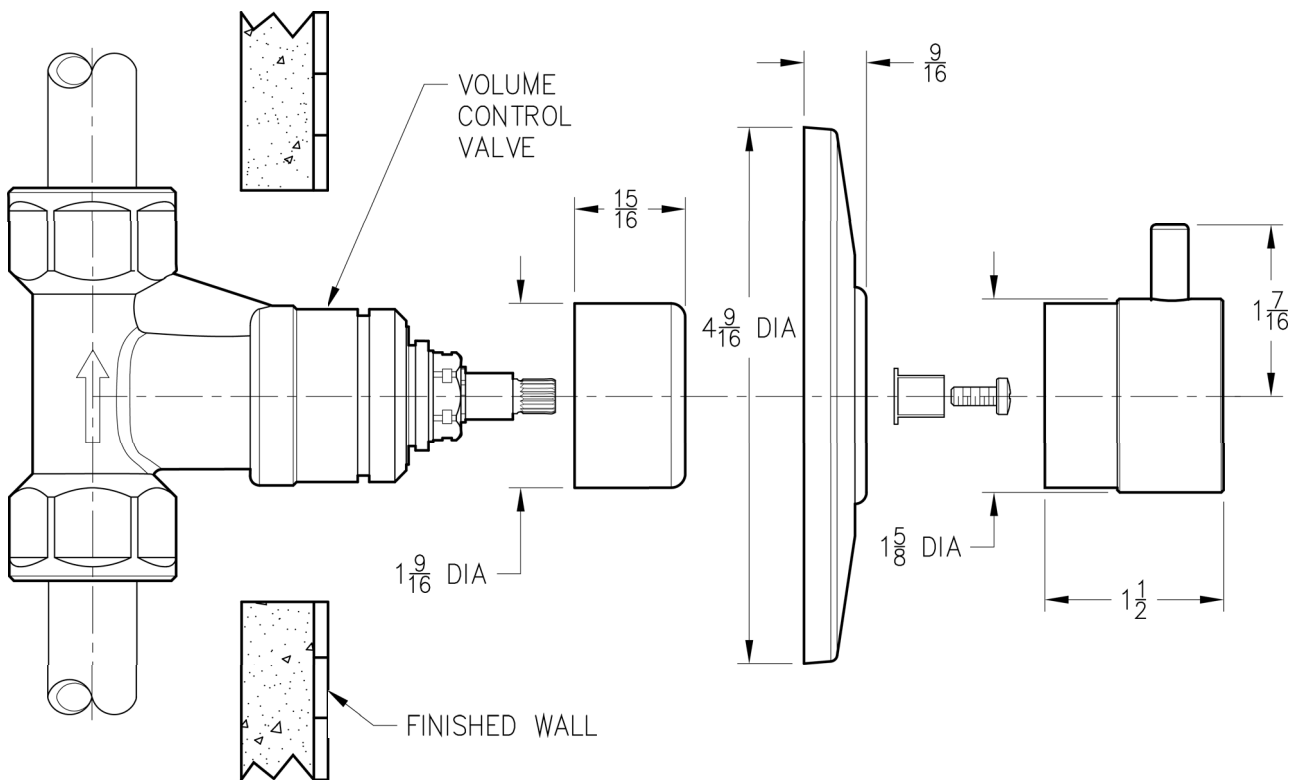

INSTALLATION DIMENSIONS

Tub & Shower Trim

Dimensions are in Inches

1-800-PFAUCET www.pricepfister.com  
19701 DaVinci, Lake Forest, CA 92610  
10/17/08

Price Pfister®

SS-R78-01