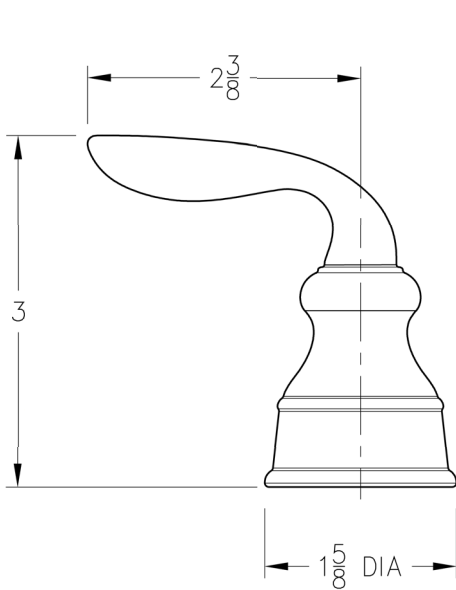

SGL-HHS-HHL Series

Avalon[™]

Hub & Handle Trim

HHS

HHL

SGL

Dimensions are in Inches

1-800-PFAUCET www.pricepfister.com
19701 DaVinci, Lake Forest, CA 92610
03/8/05

Price Pfister[®]
Pf freshest Ideas in Pf faucets.

SS-HDL-28

SPECIFICATION SUBMITTAL

Highlights

- Avalon Hub
- Metal Lever Handles
- Pforever Warranty®

Code Compliance

Price Pfister products are designed and manufactured in compliance with the following standards and codes: