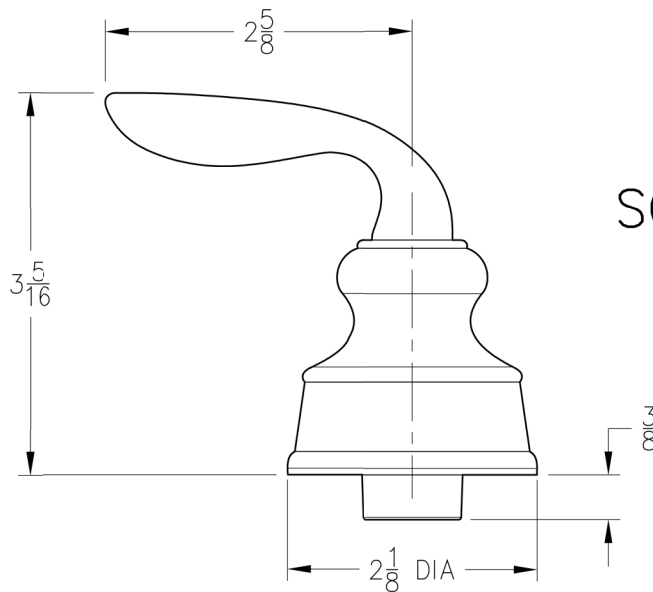

SGL-HHS-HHL Series

Avalon[™]

Hub & Handle Trim

HHS

HHL

SGL

Dimensions are in Inches

1-800-PFAUCET www.pricepfister.com
19701 DaVinci, Lake Forest, CA 92610
03/8/05

Price Pfister[®]
Pf freshest Ideas in Pf faucets.

SS-HDL-28

SPECIFICATION SUBMITTAL

Highlights

- Avalon Hub
- Metal Lever Handles
- Pforever Warranty®

Code Compliance

Price Pfister products are designed and manufactured in compliance with the following standards and codes:

- IAPMO certified
- ASME A112.18.1
- CSA B125 certified
- ANSI A117.1 (Lever handles only)

SGL-HHS-HHL Series

Avalon™

Hub & Handle Trim

Lever Handles

Finishes	HHL-CBLC	HHL-CBLE	HHL-CBLK	HHL-CBLU	HHL-CBLY	HHL-CBLZ	SGL-CBLC	SGL-CBLE	SGL-CBLK	SGL-CBLU	SGL-CBLY	SGL-CBLZ
Rustic Bronze				X						X		
Tuscan Bronze					X						X	
Rustic Pewter		X					X					
Polished Chrome	X						X					
Oil Rubbed Bronze						X						X
Pforever Pfinish® Brushed Nickel			X						X			