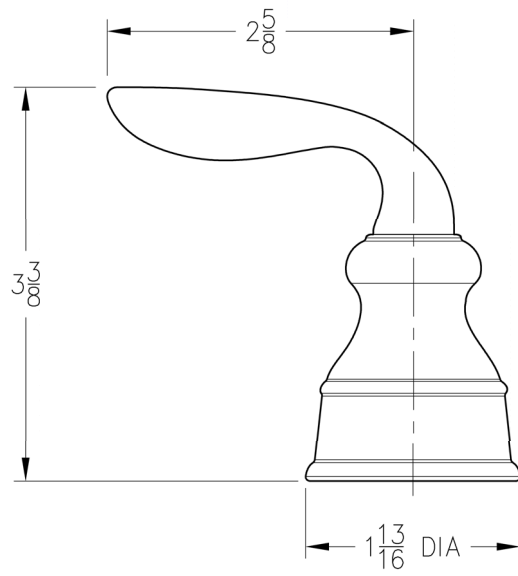

SGL-HHS-HHL Series

Avalon[™]

Hub & Handle Trim

HHS

HHL

SGL

Dimensions are in Inches

1-800-PFAUCET www.pricepfister.com
19701 DaVinci, Lake Forest, CA 92610
03/8/05

Price Pfister[®]
Pf freshest Ideas in Pf faucets.

SS-HDL-28

SPECIFICATION SUBMITTAL

Highlights

- Avalon Hub
- Metal Lever Handles
- Pforever Warranty®

Code Compliance

Price Pfister products are designed and manufactured in compliance with the following standards and codes: