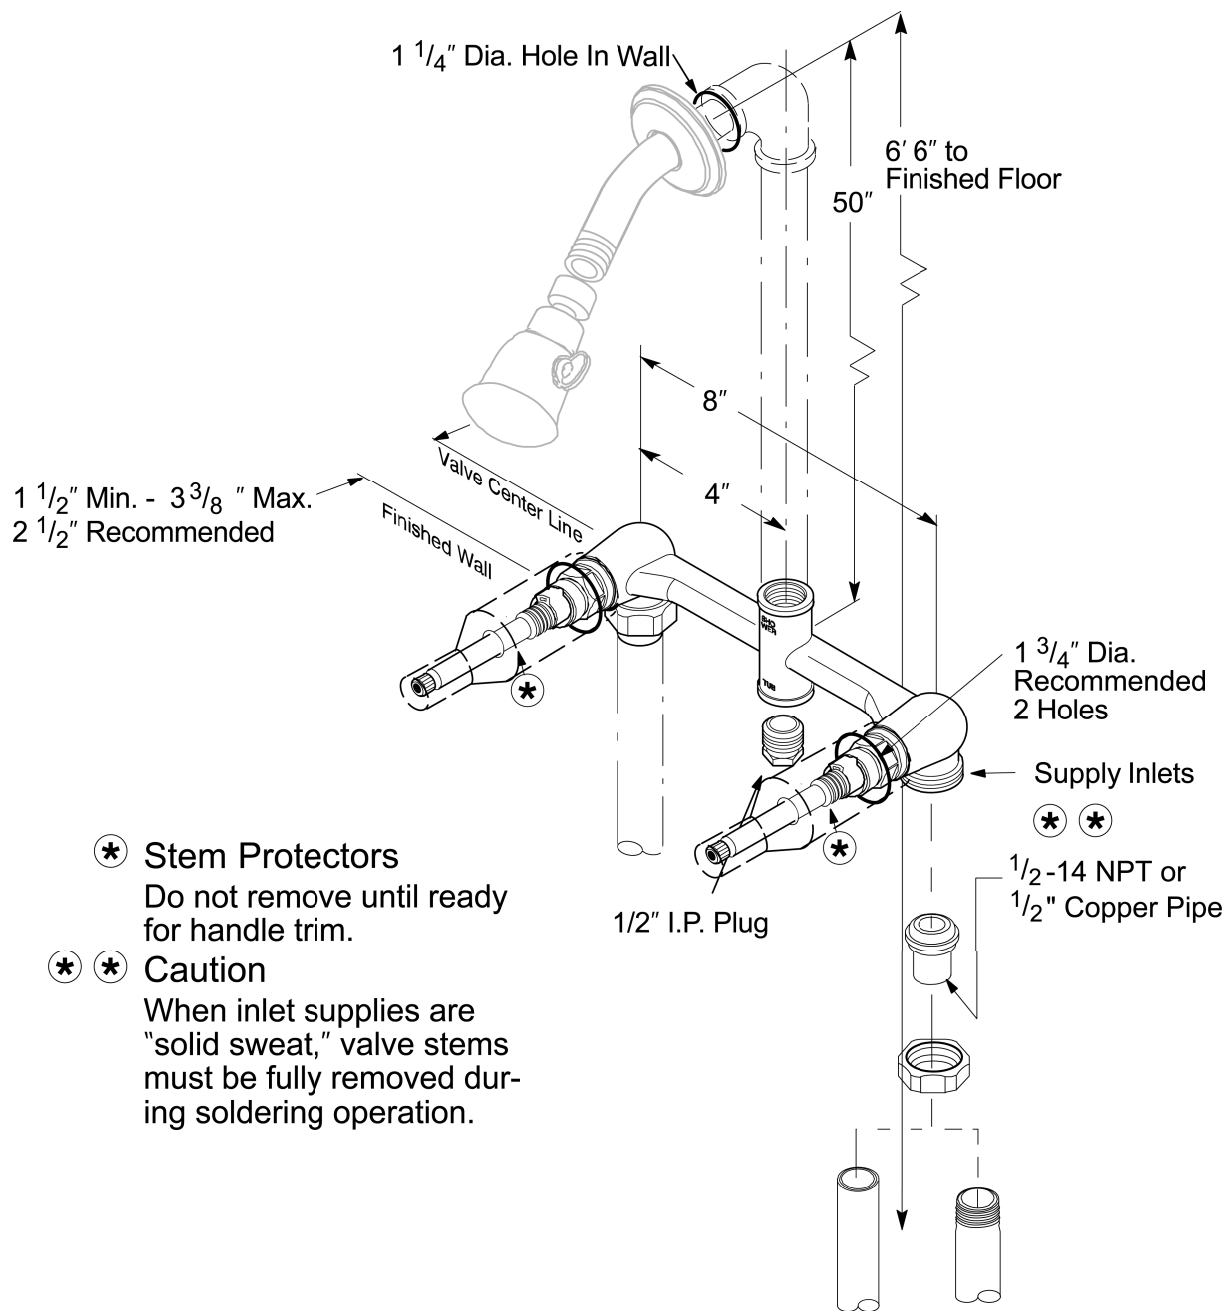

07 Series
Bedford
 Collection
Shower

- * Stem Protectors
 Do not remove until ready for handle trim.
- * * Caution
 When inlet supplies are "solid sweat," valve stems must be fully removed during soldering operation.