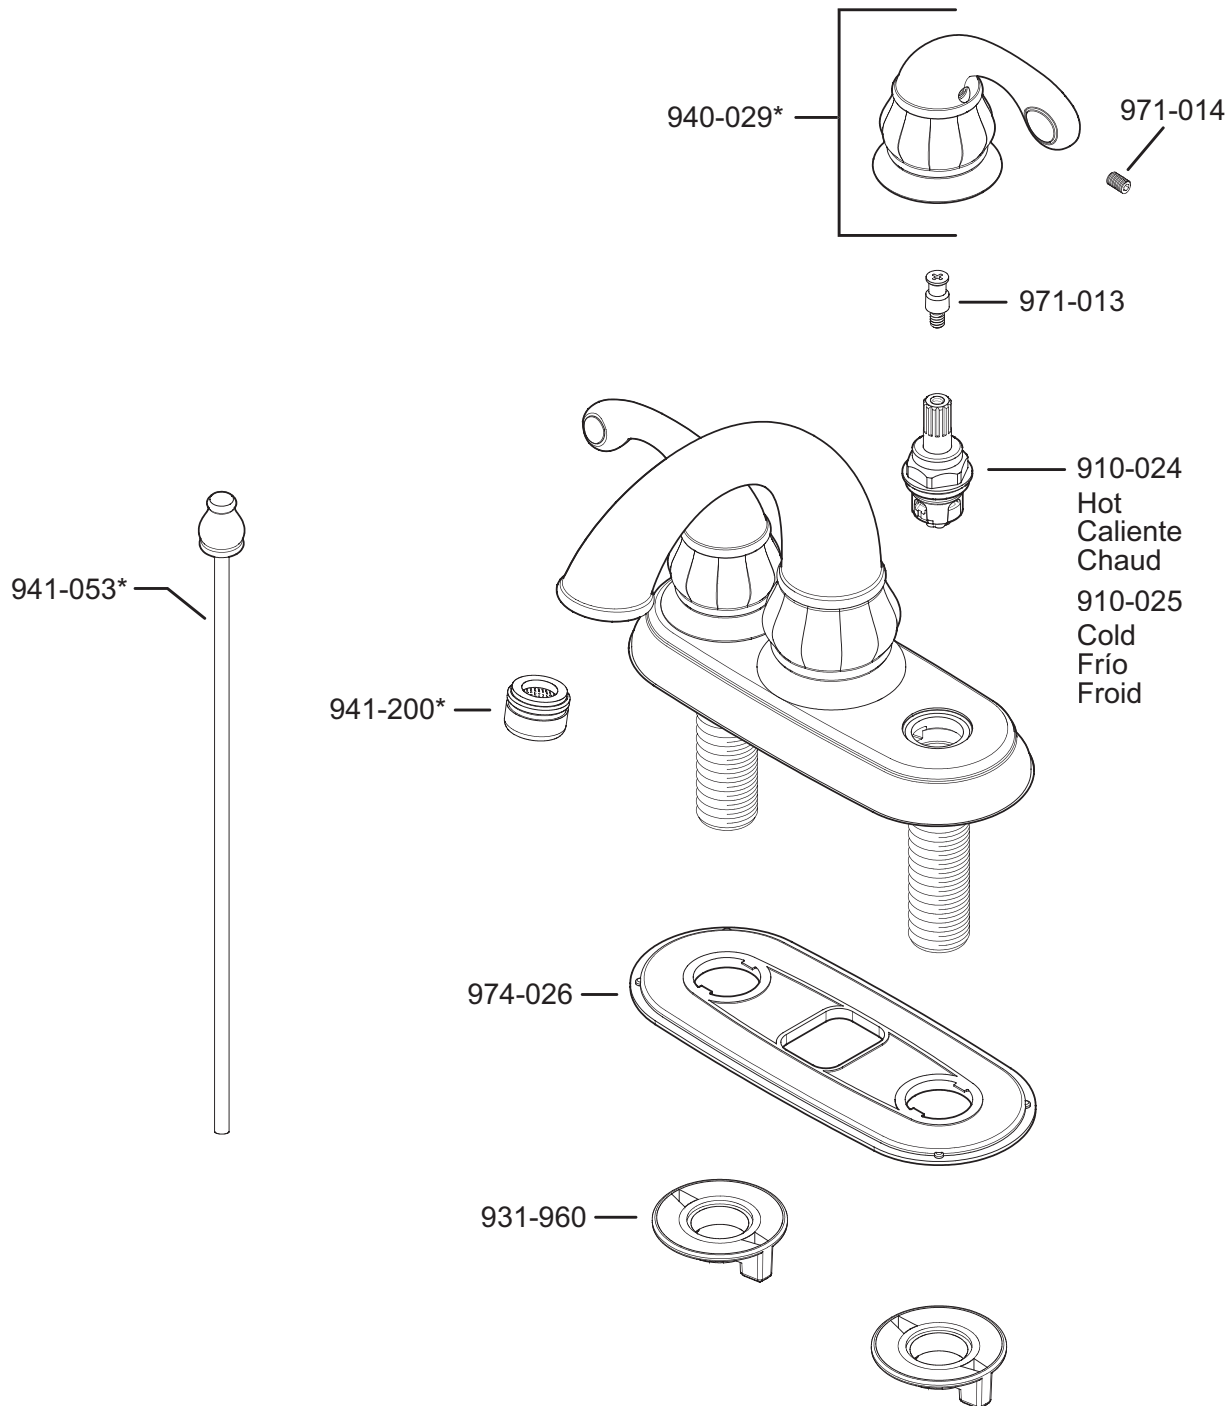

# PARTS EXPLOSION

## 48 Series Treviso™ Collection 4" Centerset Lavatory Faucet

**FINISHES \*** Indicates Finish

|                       |                   |                      |
|-----------------------|-------------------|----------------------|
| A Polished Chrome     | M Almond          | U Rustic Bronze      |
| B Black               | N Antique Bronze  | V PVD Polished Brass |
| E Rustic Pewter       | P Polished Brass  | W White              |
| D PVD Polished Nickel | Q Satin Brass     | Y Tuscan Bronze      |
| J PVD Brushed Nickel  | R Copper          | Z Oil-Rubbed Bronze  |
| K Satin Nickel        | S Stainless Steel |                      |
| L Satin Stainless     | T Biscuit         |                      |