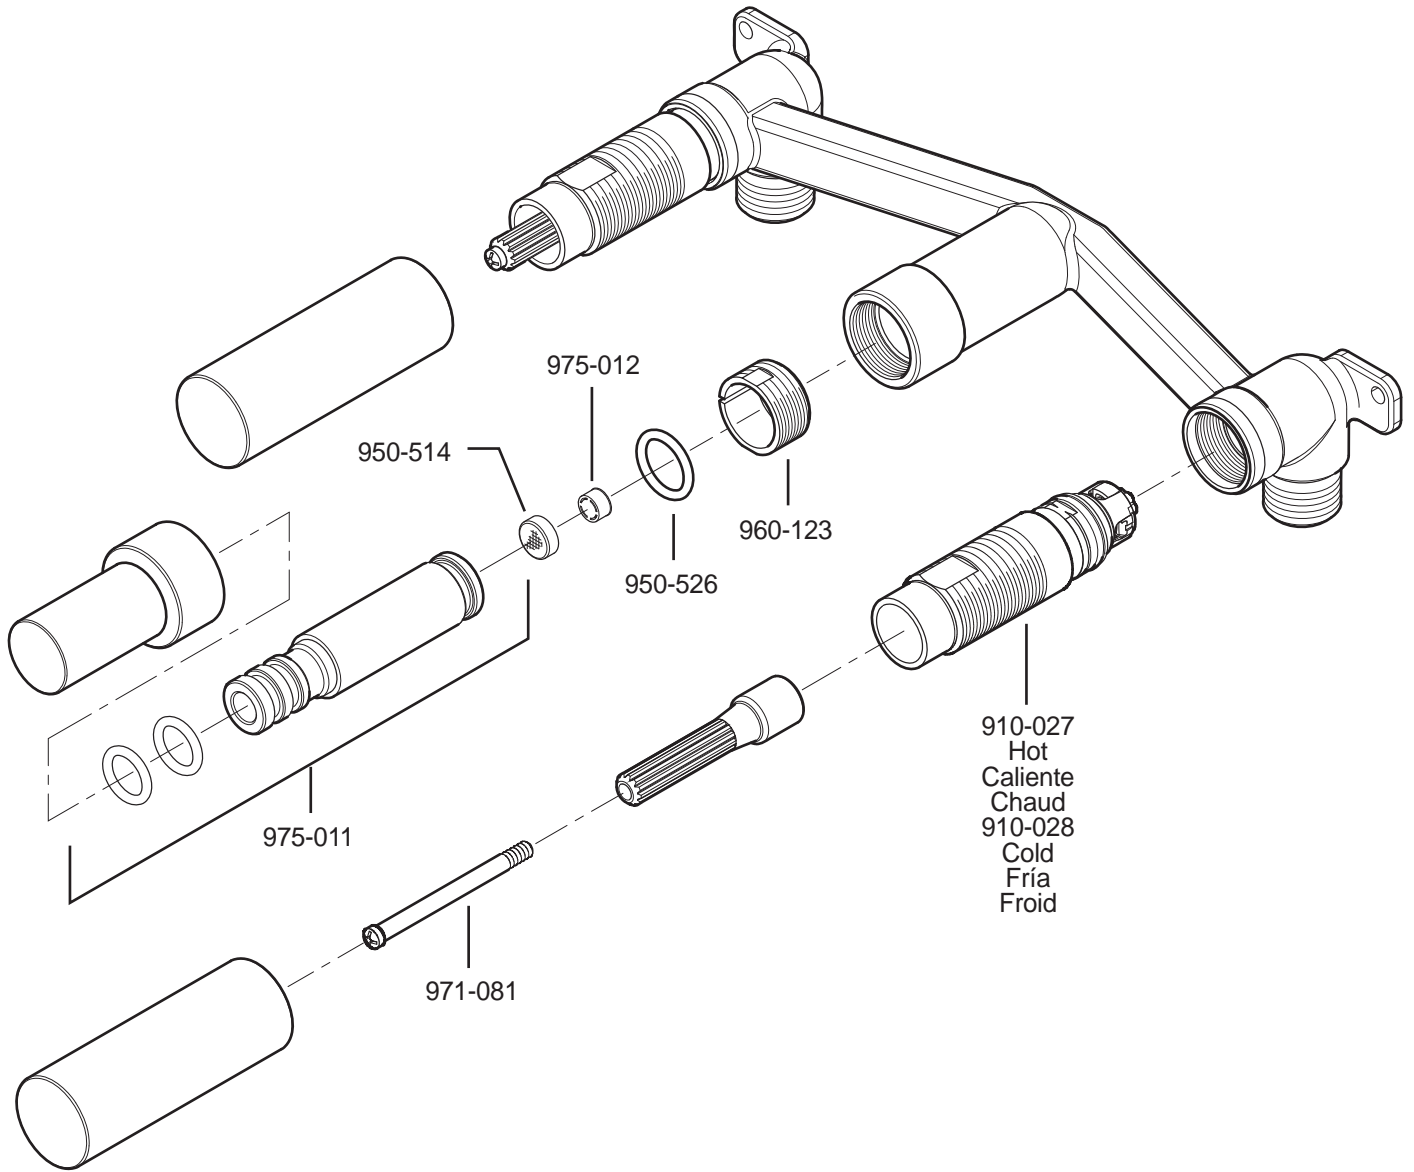

# PARTS EXPLOSION

## 49 Series 8" Wallmount Lavatory Valve Body

**FINISHES \* Indicates Finish**

A Polished Chrome	L Satin Stainless	T Biscuit
B Black	M Almond	U Rustic Bronze
D PVD Polished Nickel	N Antique Bronze	V PVD Polished Brass
E Rustic Pewter	P Polished Brass	W White
J PVD Brushed Nickel	Q Satin Brass	Y Tuscan Bronze
G Velvet Aged Bronze	R Copper	Z Oil-Rubbed Bronze
K Satin Nickel	S Stainless Steel	

All finishes not available on all parts

**1-800-PFAUCET** [www.pricepister.com](http://www.pricepister.com)  
19701 DaVinci, Lake Forest, CA 92610

10/15/09

**Price Pfister**