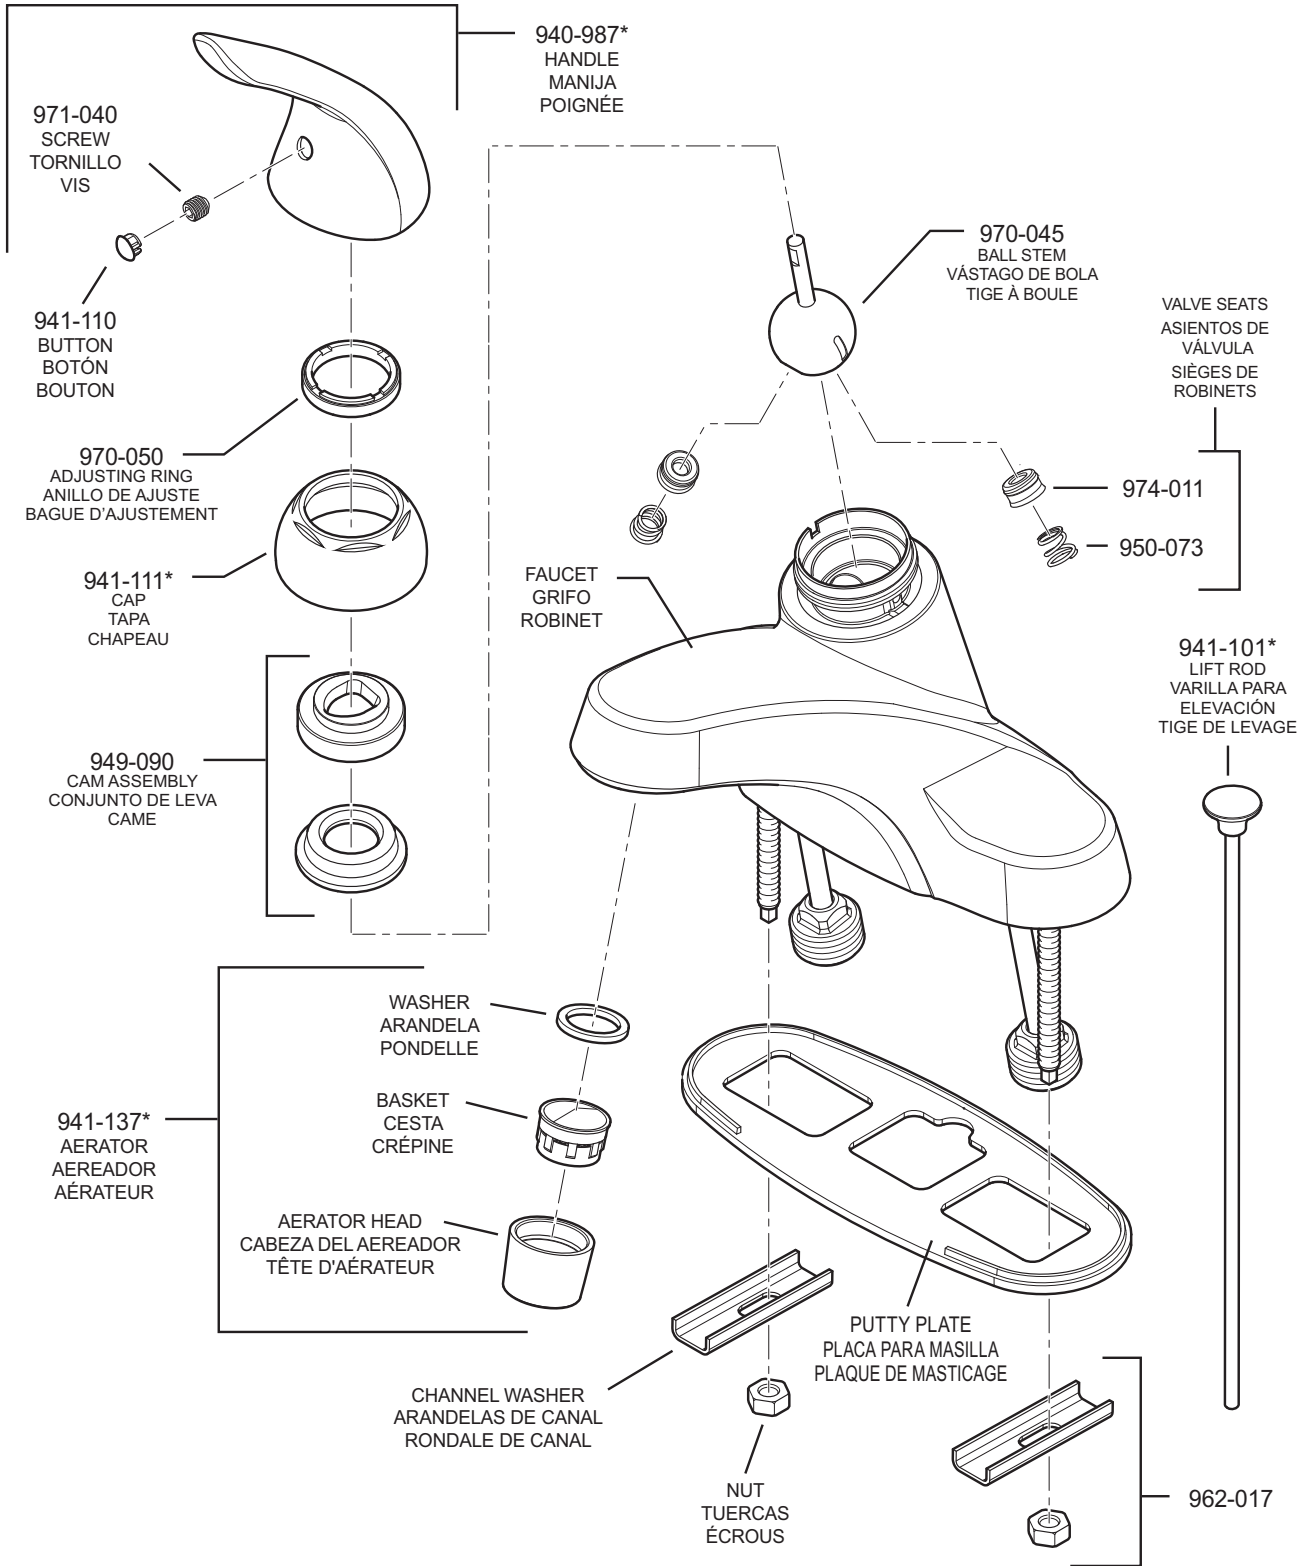

# PARTS EXPLOSION

## 142 Pfirst Series™ Single Control, Centerset Lavatory Faucet