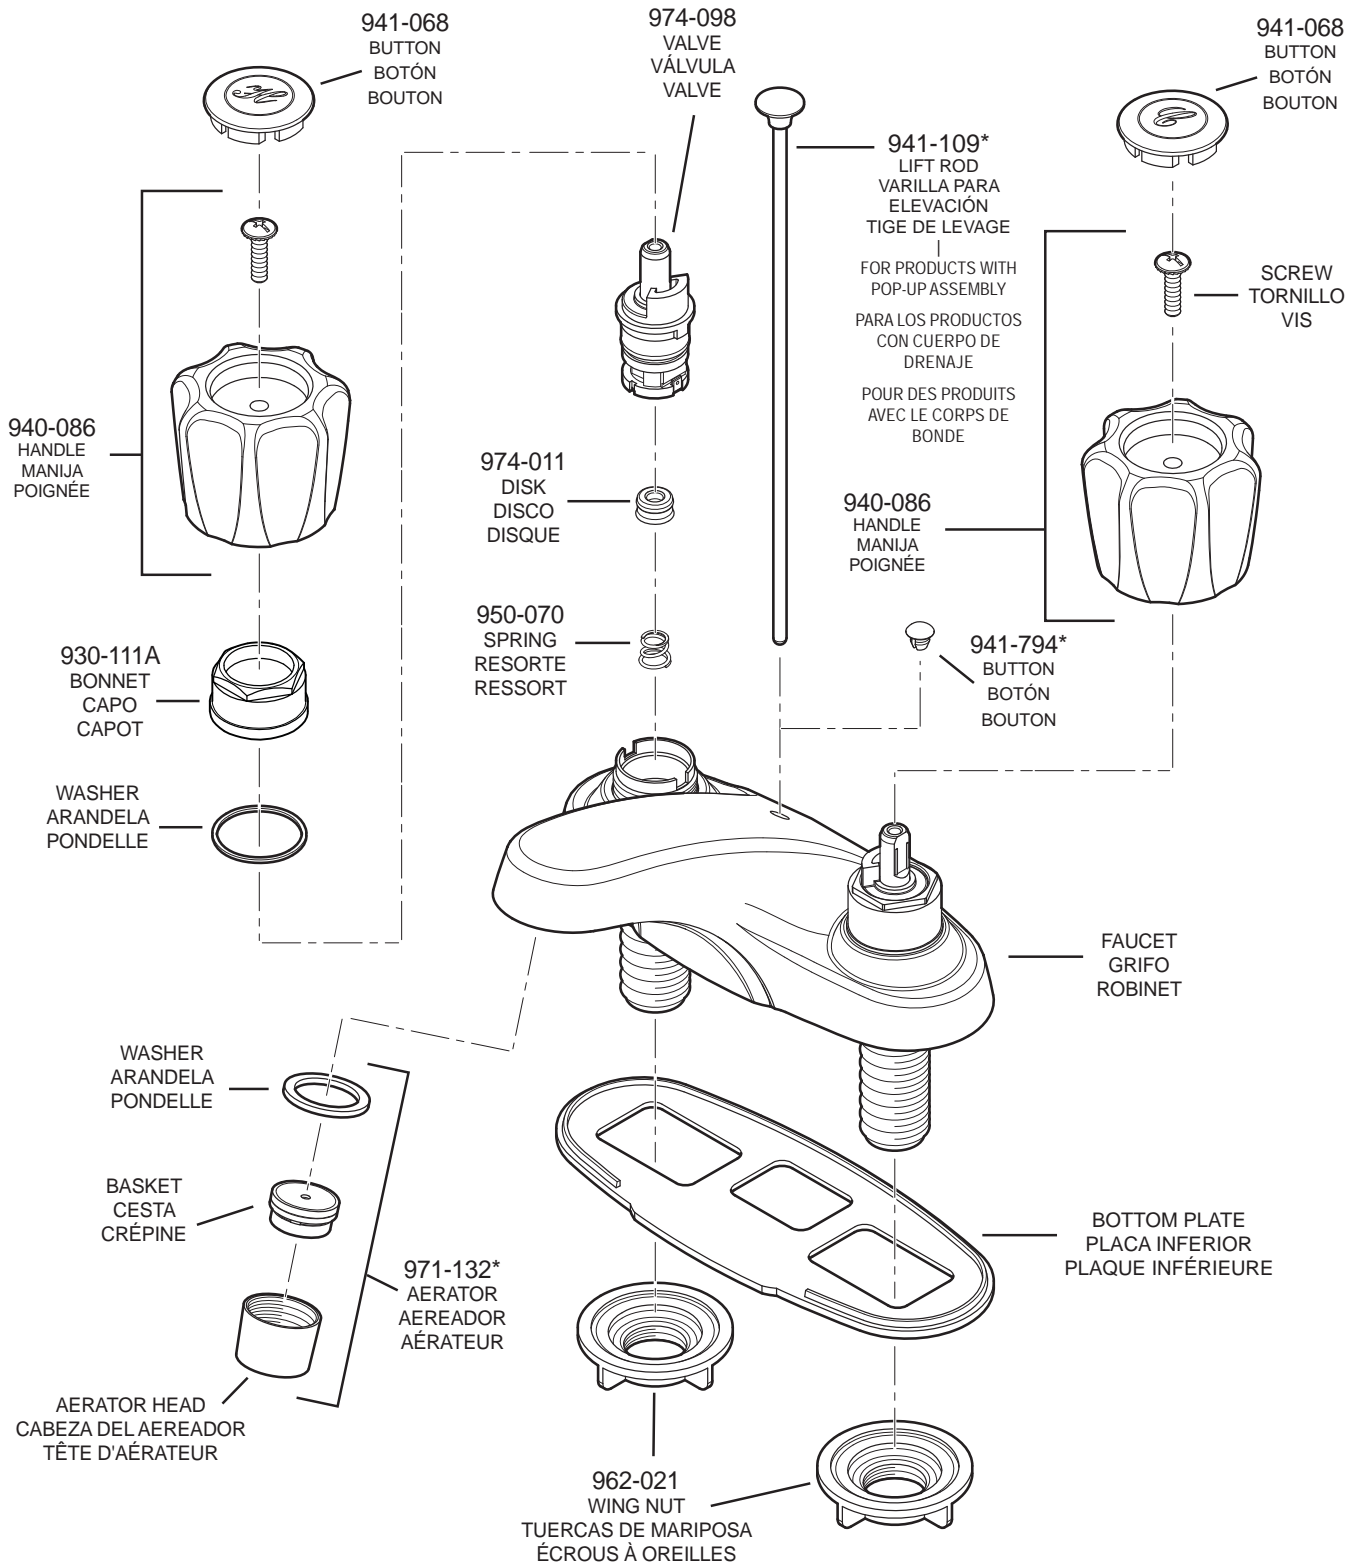

PARTS EXPLOSION

WL2 Classic Series™ 2 Handle, Lavatory Faucet

FINISHES * Indicates Finish

A Polished Chrome	L Satin Stainless	T Biscuit
B Black	M Almond	U Rustic Bronze
D PVD Polished Nickel	N Antique Bronze	V PVD Polished Brass
E Rustic Pewter	P Polished Brass	W White
J PVD Brushed Nickel	Q Satin Brass	Y Tuscan Bronze
G Velvet Aged Bronze	R Copper	Z Oil-Rubbed Bronze
K Satin Nickel	S Stainless Steel	