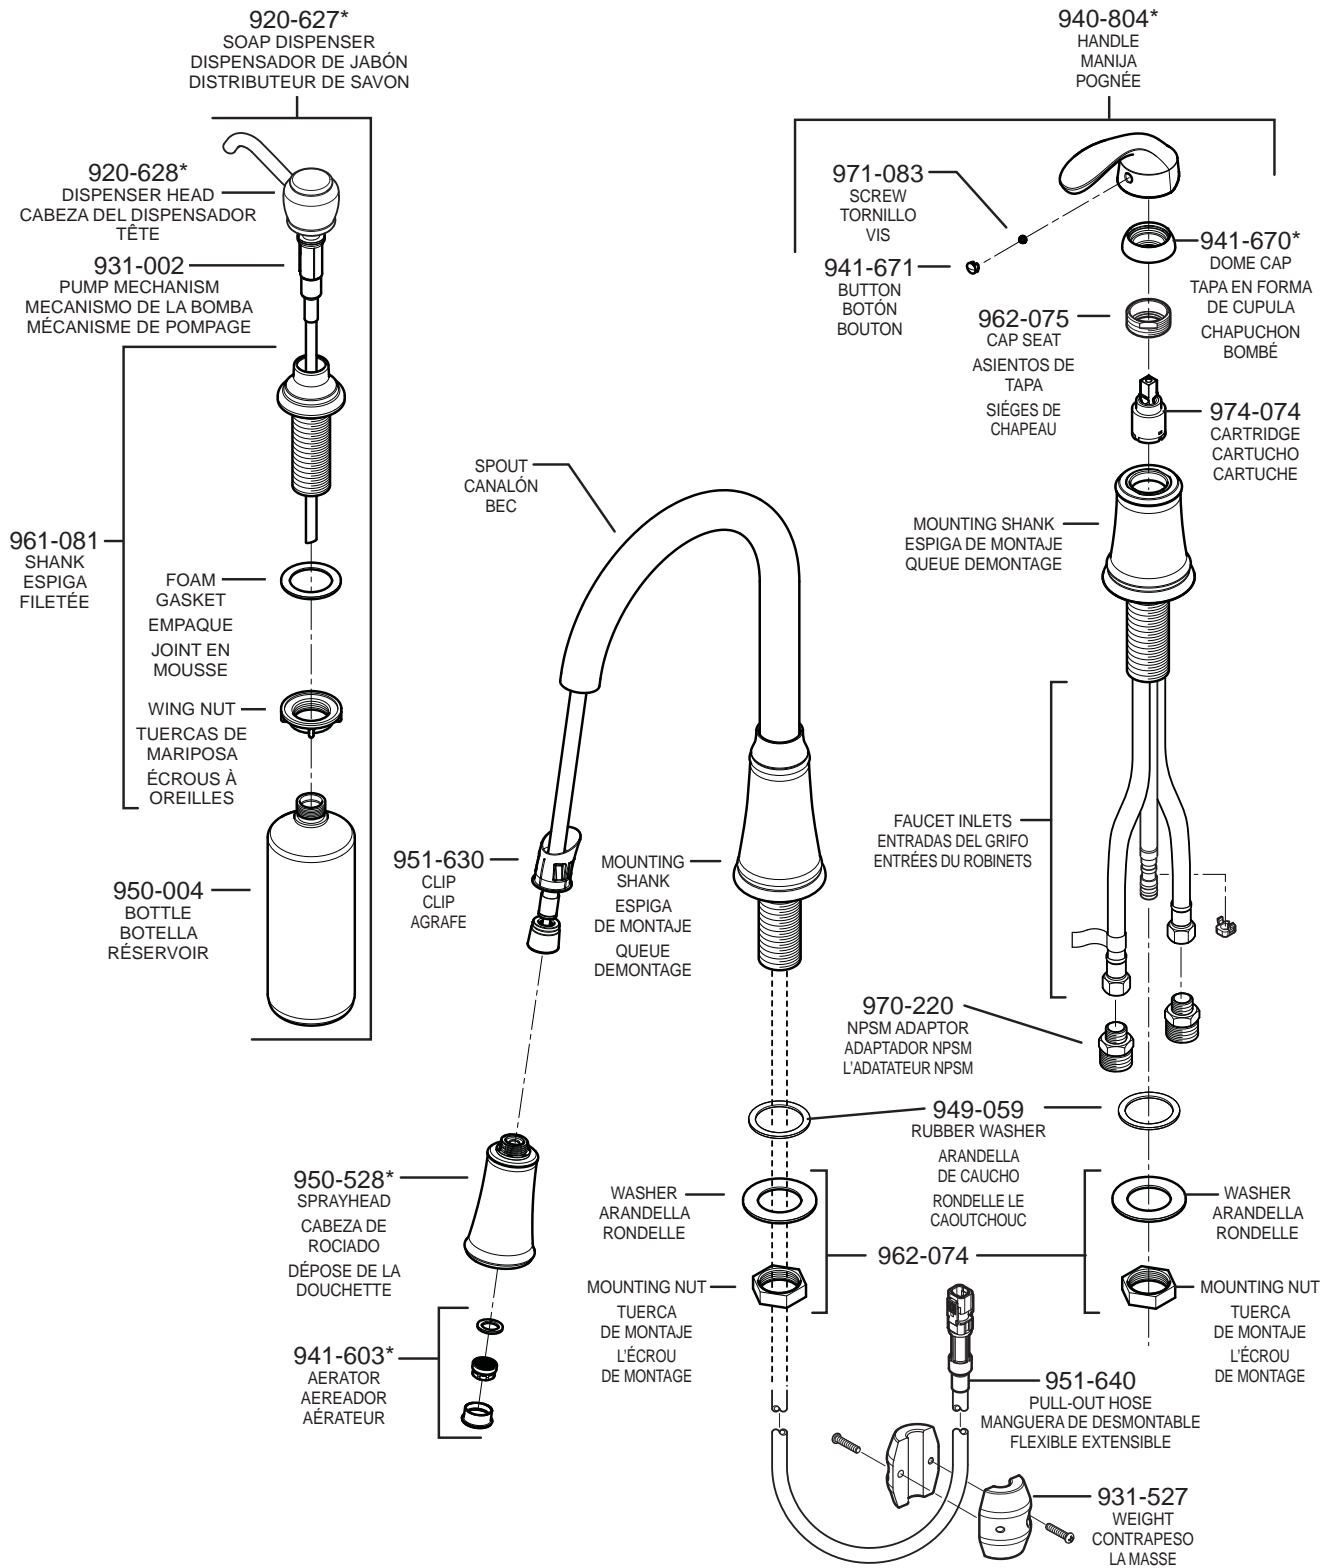

# PARTS EXPLOSION

## WKP Classic Series™ Kitchen Faucet

**FINISHES \*** Indicates Finish

A Polished Chrome	L Satin Stainless	T Biscuit
B Black	M Almond	U Rustic Bronze
D PVD Polished Nickel	N Antique Bronze	V PVD Polished Brass
E Rustic Pewter	P Polished Brass	W White
J PVD Brushed Nickel	Q Satin Brass	Y Tuscan Bronze
G Velvet Aged Bronze	R Copper	Z Oil-Rubbed Bronze
K Satin Nickel	S Stainless Steel	

All finishes not available on all parts

**1-800-PFAUCET** www.pricepfister.com  
19701 DaVinci, Lake Forest, CA 92610

10/20/09

**Price Pfister**