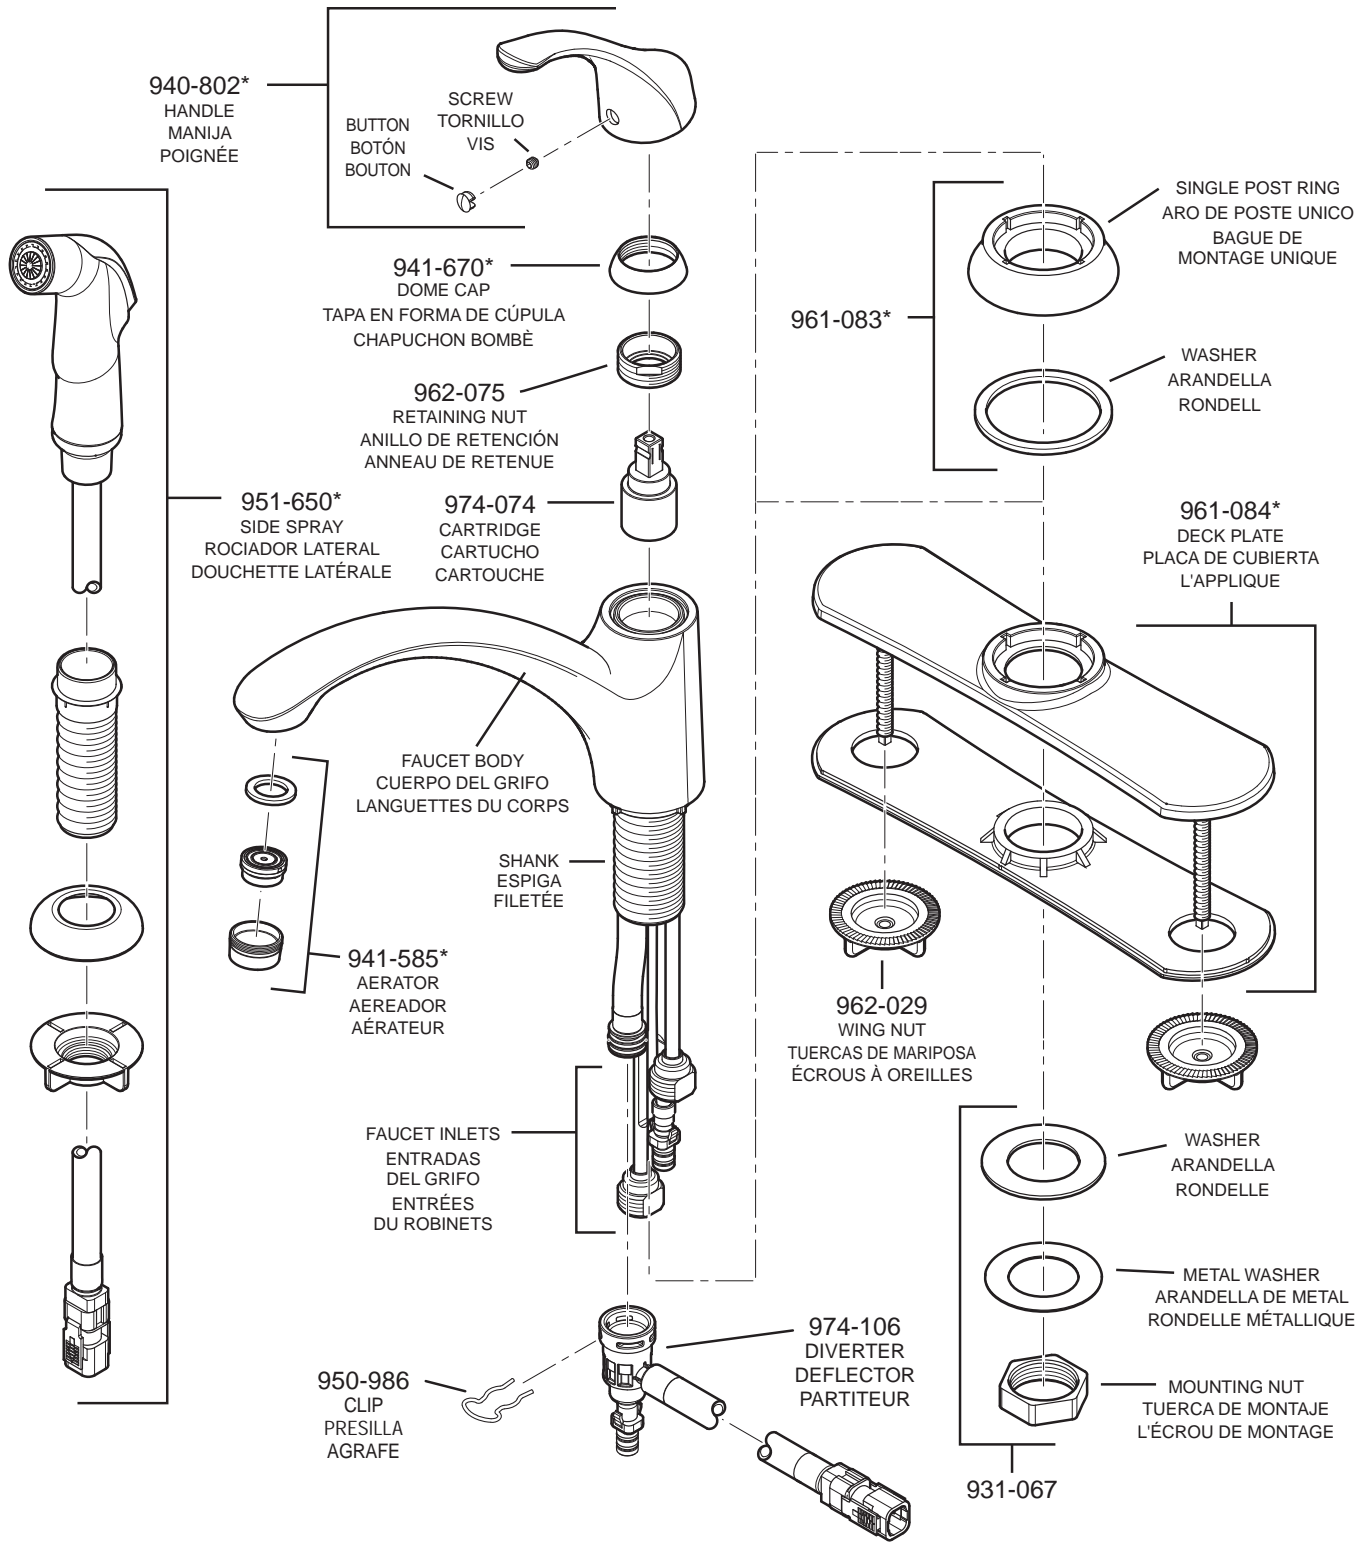

PARTS EXPLOSION

WK1 Classic Series™ Kitchen Faucet

FINISHES * Indicates Finish

A Polished Chrome	L Satin Stainless	T Biscuit
B Black	M Almond	U Rustic Bronze
D PVD Polished Nickel	N Antique Bronze	V PVD Polished Brass
E Rustic Pewter	P Polished Brass	W White
J PVD Brushed Nickel	Q Satin Brass	Y Tuscan Bronze
G Velvet Aged Bronze	R Copper	Z Oil-Rubbed Bronze
K Satin Nickel	S Stainless Steel	