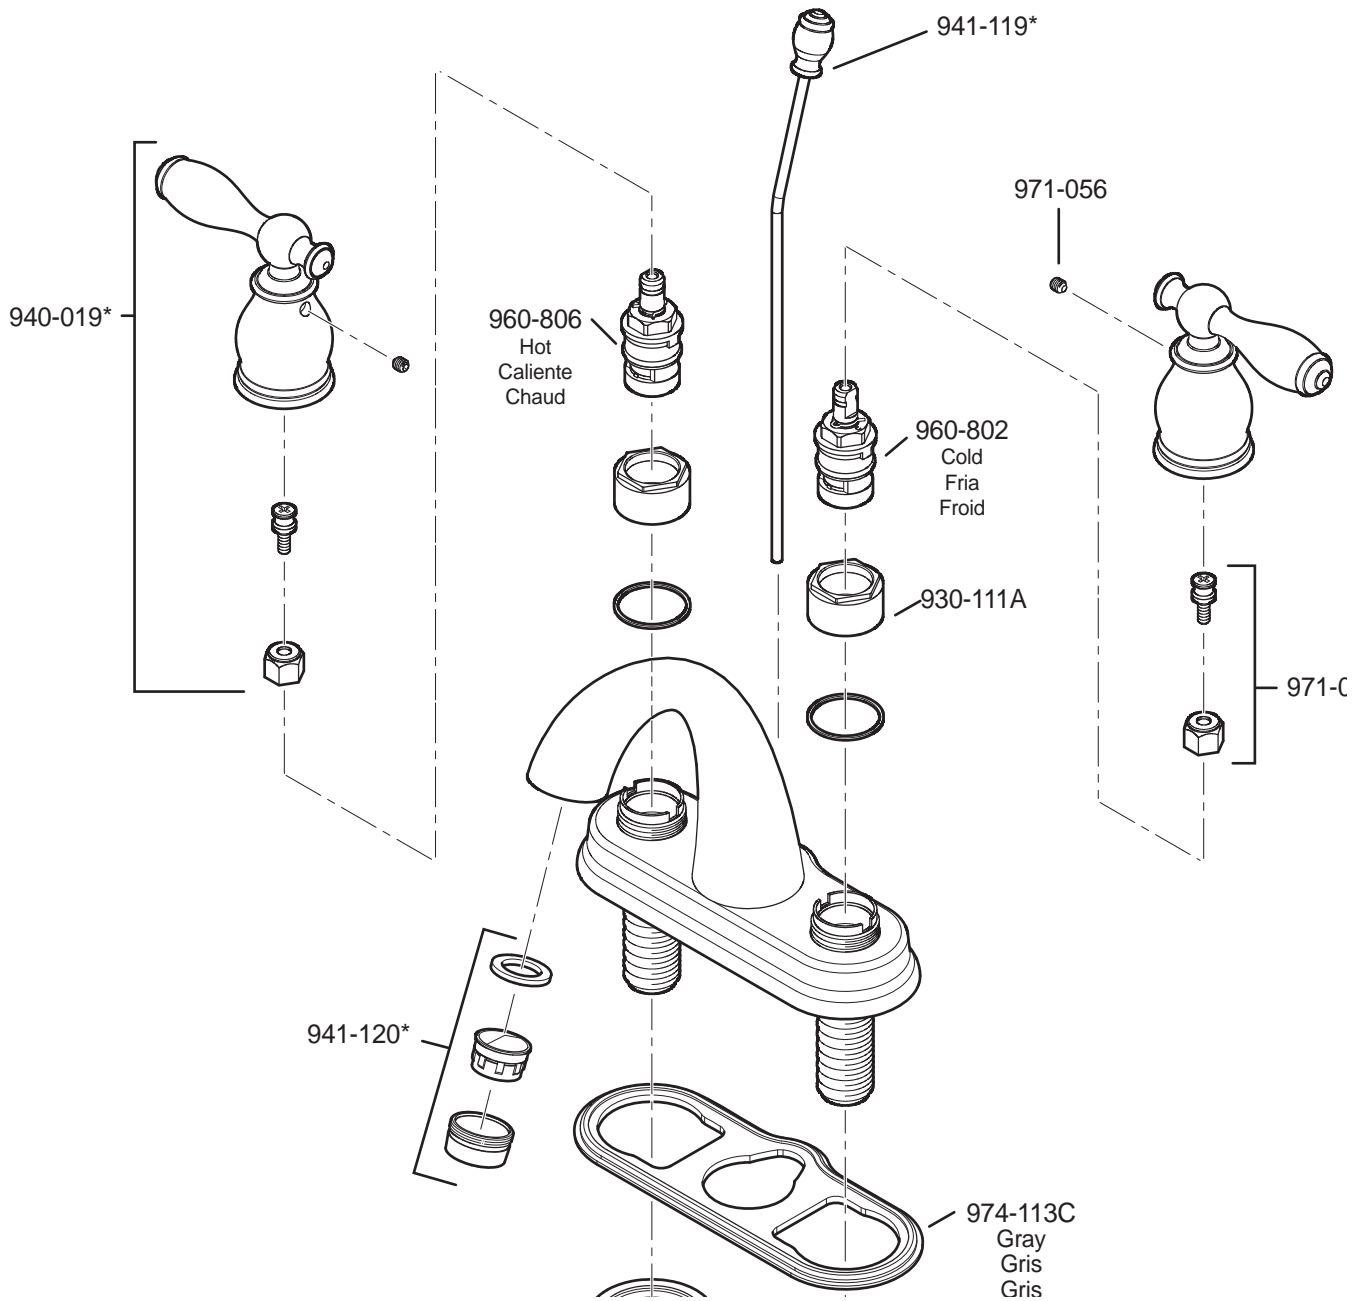

PARTS EXPLOSION

48 Series Unison™ Collection 4" Centerset Lavatory Faucet

FINISHES * Indicates Finish

A Polished Chrome	L Satin Stainless	T Biscuit
B Black	M Almond	U Rustic Bronze
D PVD Polished Nickel	N Antique Bronze	V PVD Polished Brass
E Rustic Pewter	P Polished Brass	W White
J PVD Brushed Nickel	Q Satin Brass	Y Tuscan Bronze
G Velvet Aged Bronze	R Copper	Z Oil-Rubbed Bronze
K Satin Nickel	S Stainless Steel	