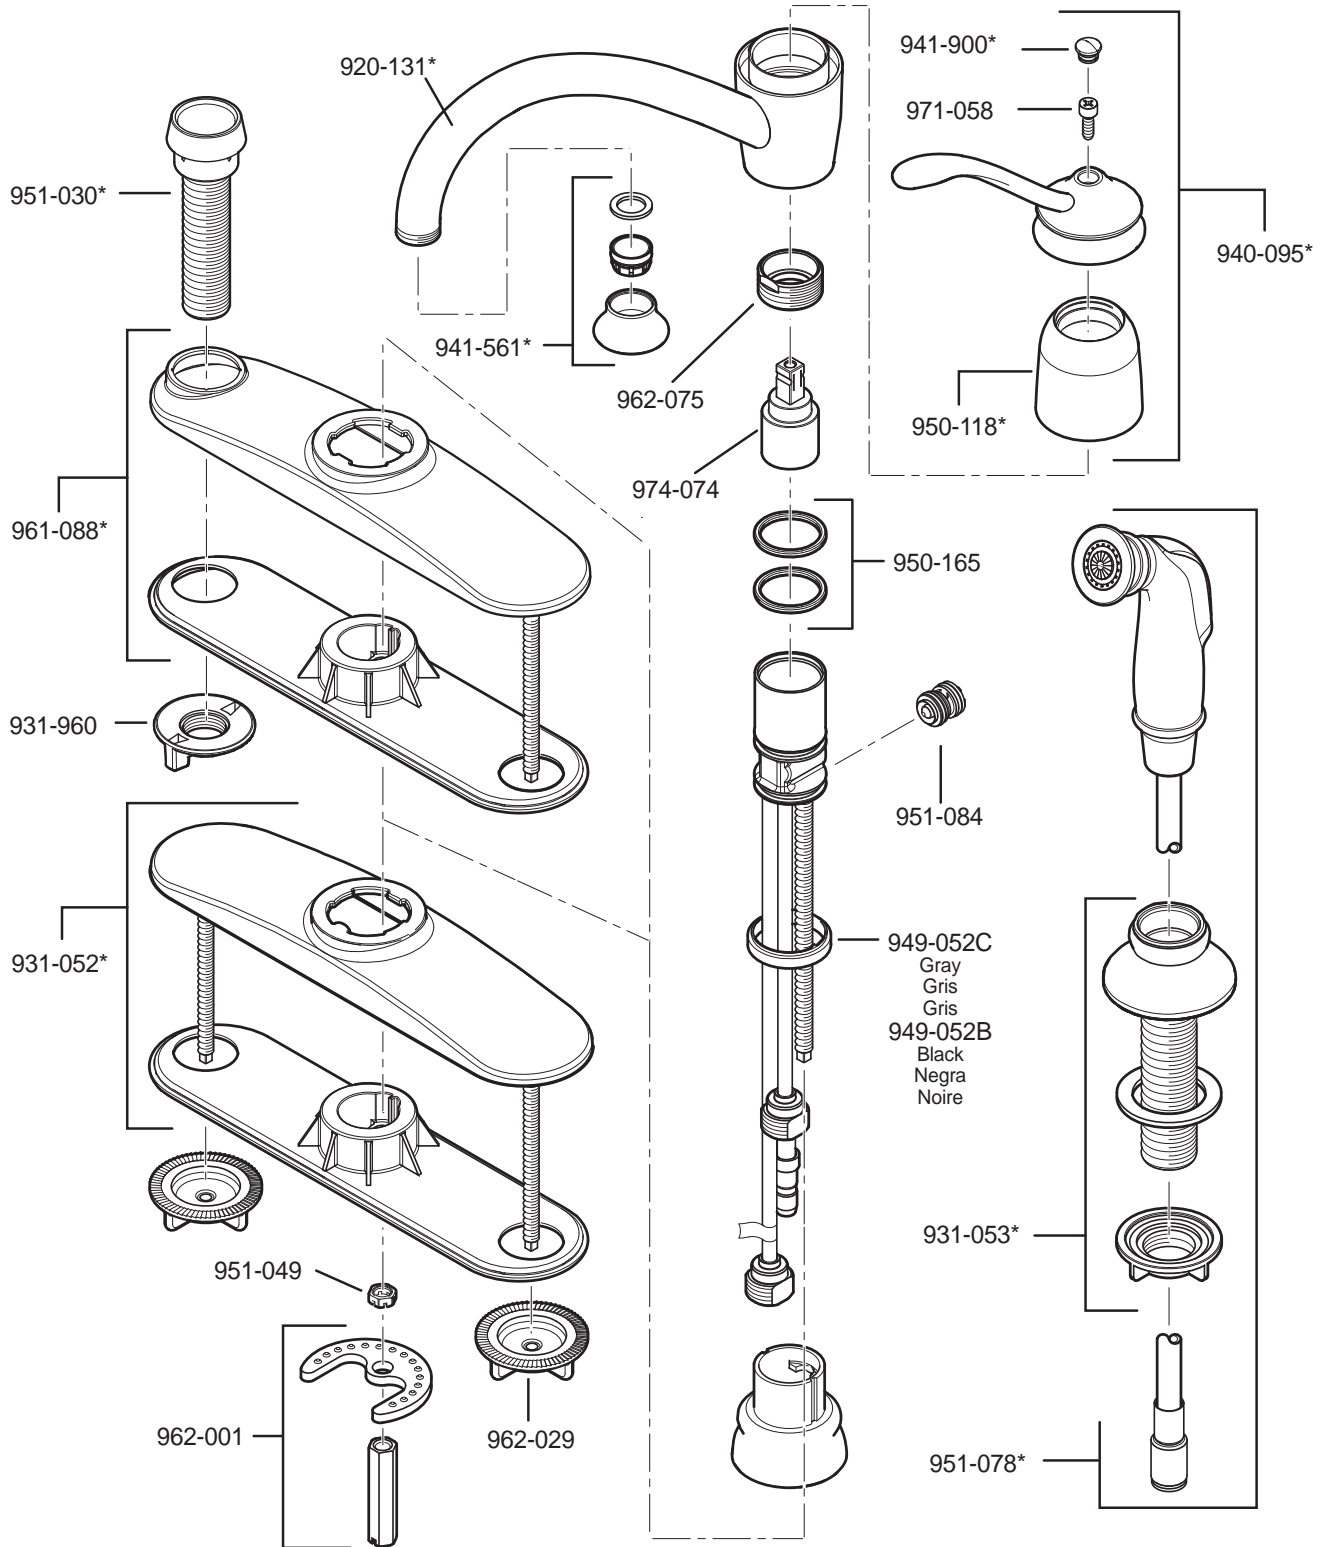

PARTS EXPLOSION

34 Series Brookwood™ Collection Single-Control Kitchen Faucet

FINISHES * Indicates Finish

A Polished Chrome	L Satin Stainless	T Biscuit
B Black	M Almond	U Rustic Bronze
D PVD Polished Nickel	N Antique Bronze	V PVD Polished Brass
E Rustic Pewter	P Polished Brass	W White
J PVD Brushed Nickel	Q Satin Brass	Y Tuscan Bronze
G Velvet Aged Bronze	R Copper	Z Oil-Rubbed Bronze
K Satin Nickel	S Stainless Steel	