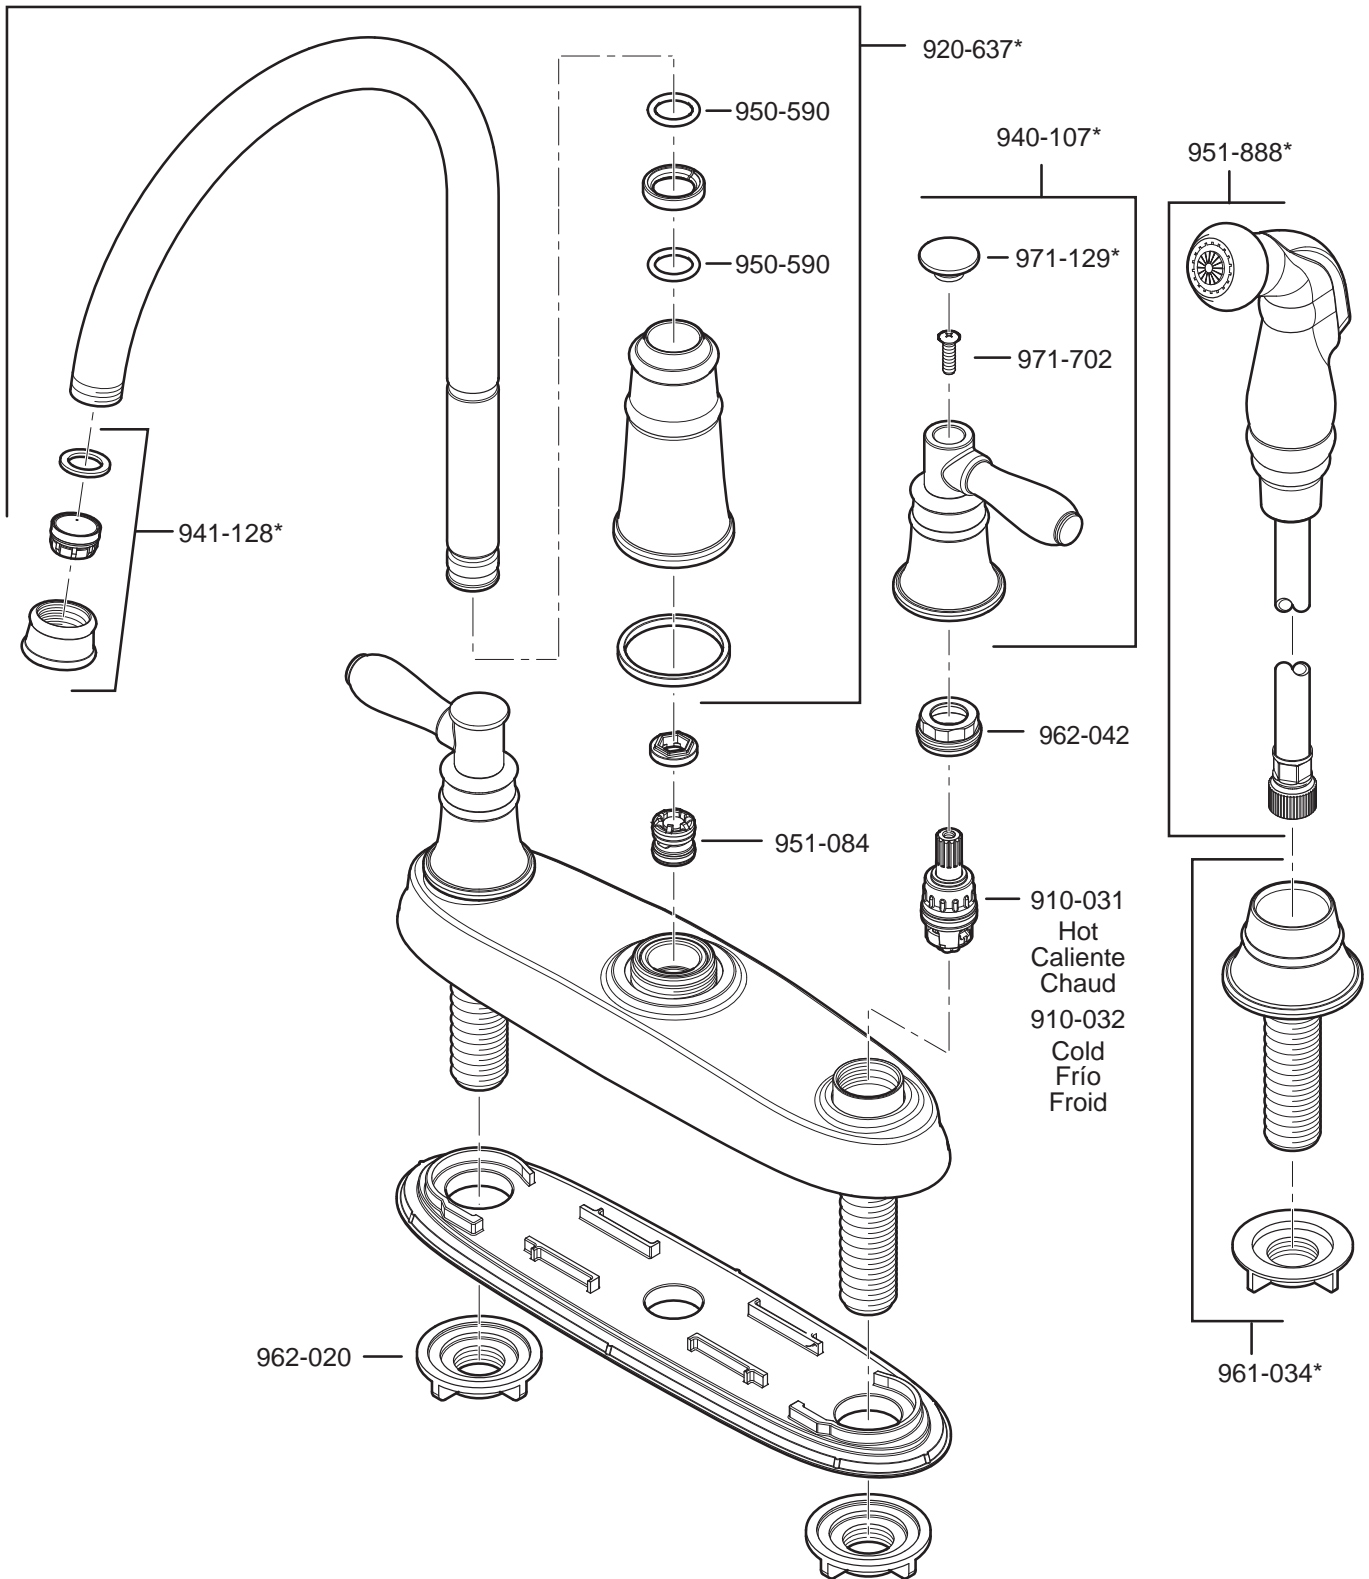

PARTS EXPLOSION

36 Series Harbor™ Collection Two-Handle Kitchen Faucet

FINISHES * Indicates Finish

A Polished Chrome	L Satin Stainless	T Biscuit
B Black	M Almond	U Rustic Bronze
D PVD Polished Nickel	N Antique Bronze	V PVD Polished Brass
E Rustic Pewter	P Polished Brass	W White
J PVD Brushed Nickel	Q Satin Brass	Y Tuscan Bronze
G Velvet Aged Bronze	R Copper	Z Oil-Rubbed Bronze
K Satin Nickel	S Stainless Steel	