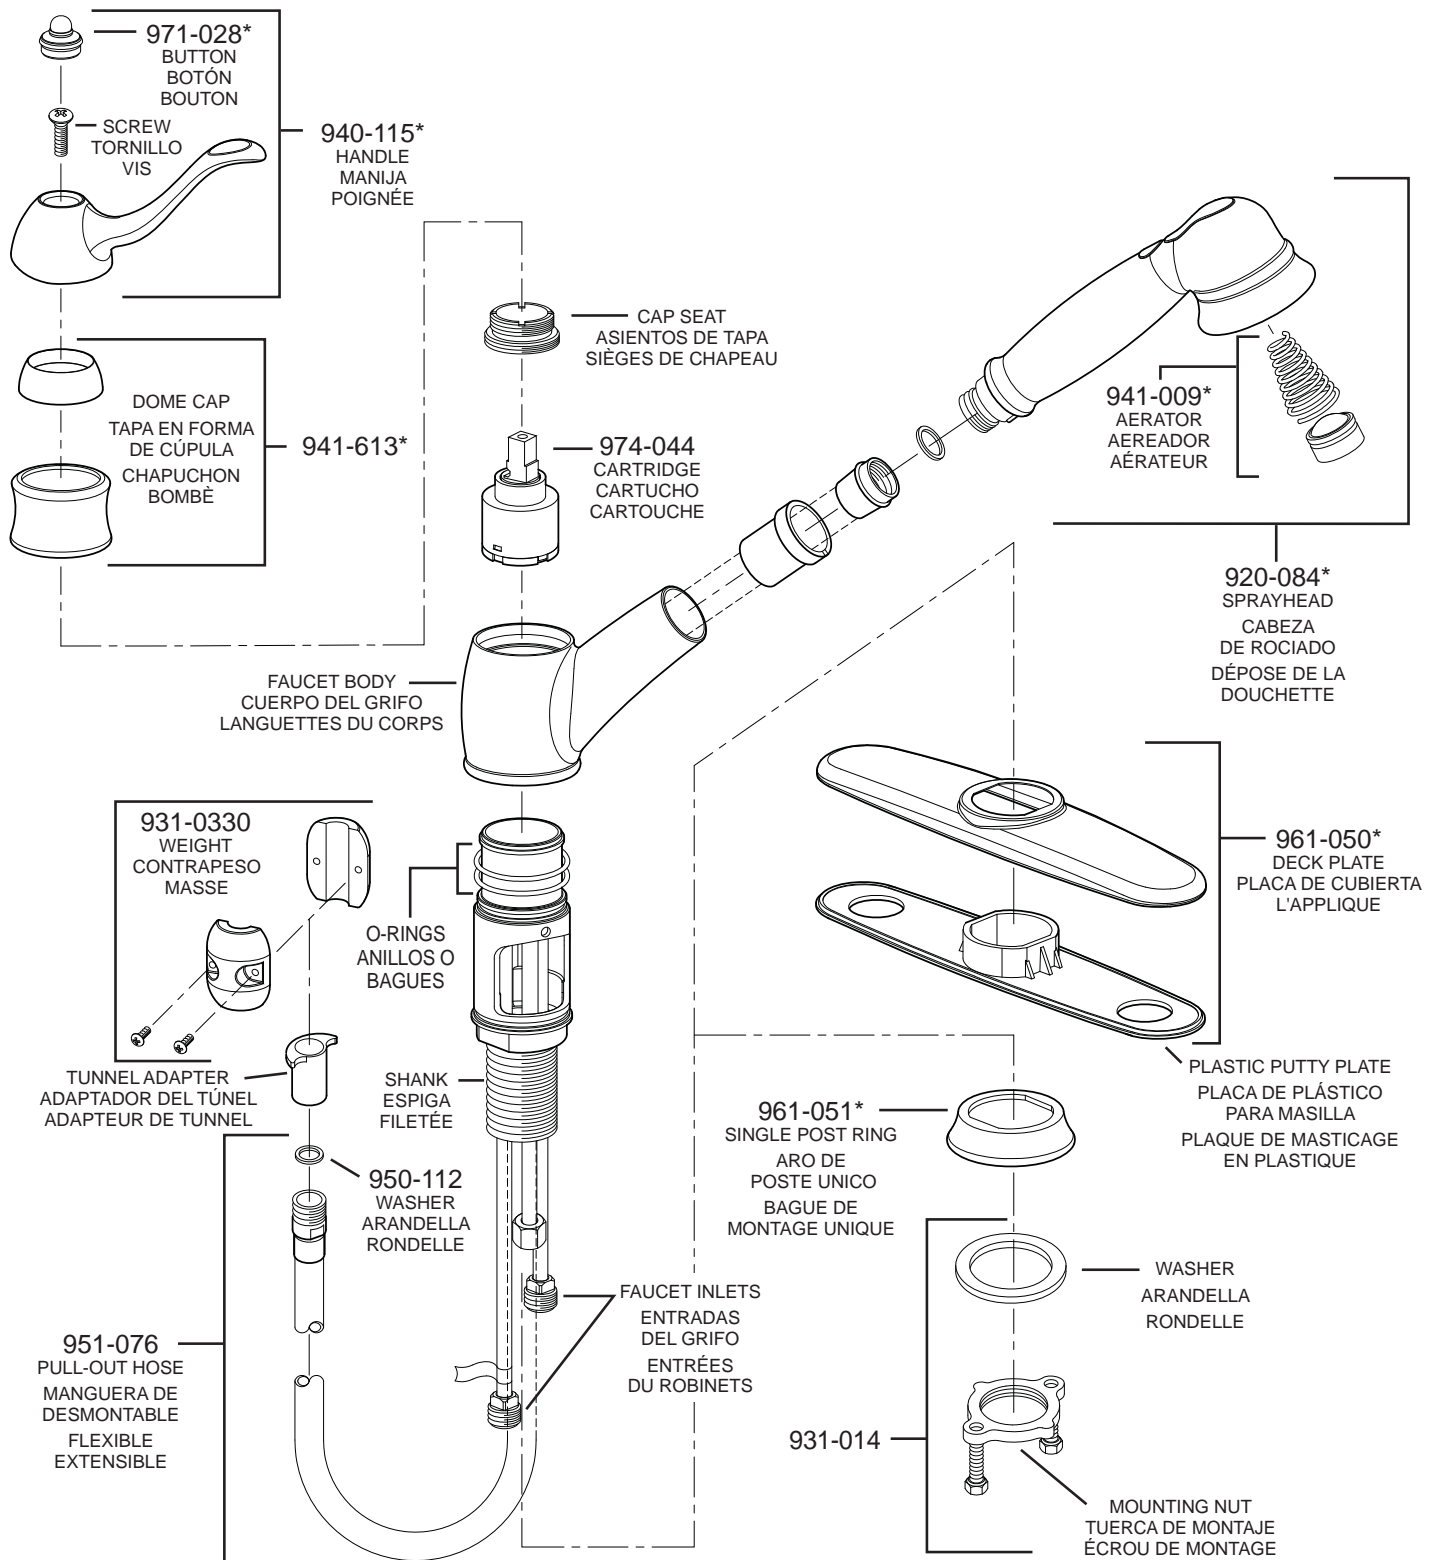

PARTS EXPLOSION

WKP Classic Series™ Kitchen Faucet

FINISHES * Indicates Finish

A Polished Chrome	L Satin Stainless	T Biscuit
B Black	M Almond	U Rustic Bronze
D PVD Polished Nickel	N Antique Bronze	V PVD Polished Brass
E Rustic Pewter	P Polished Brass	W White
J PVD Brushed Nickel	Q Satin Brass	Y Tuscan Bronze
G Velvet Aged Bronze	R Copper	Z Oil-Rubbed Bronze
K Satin Nickel	S Stainless Steel	