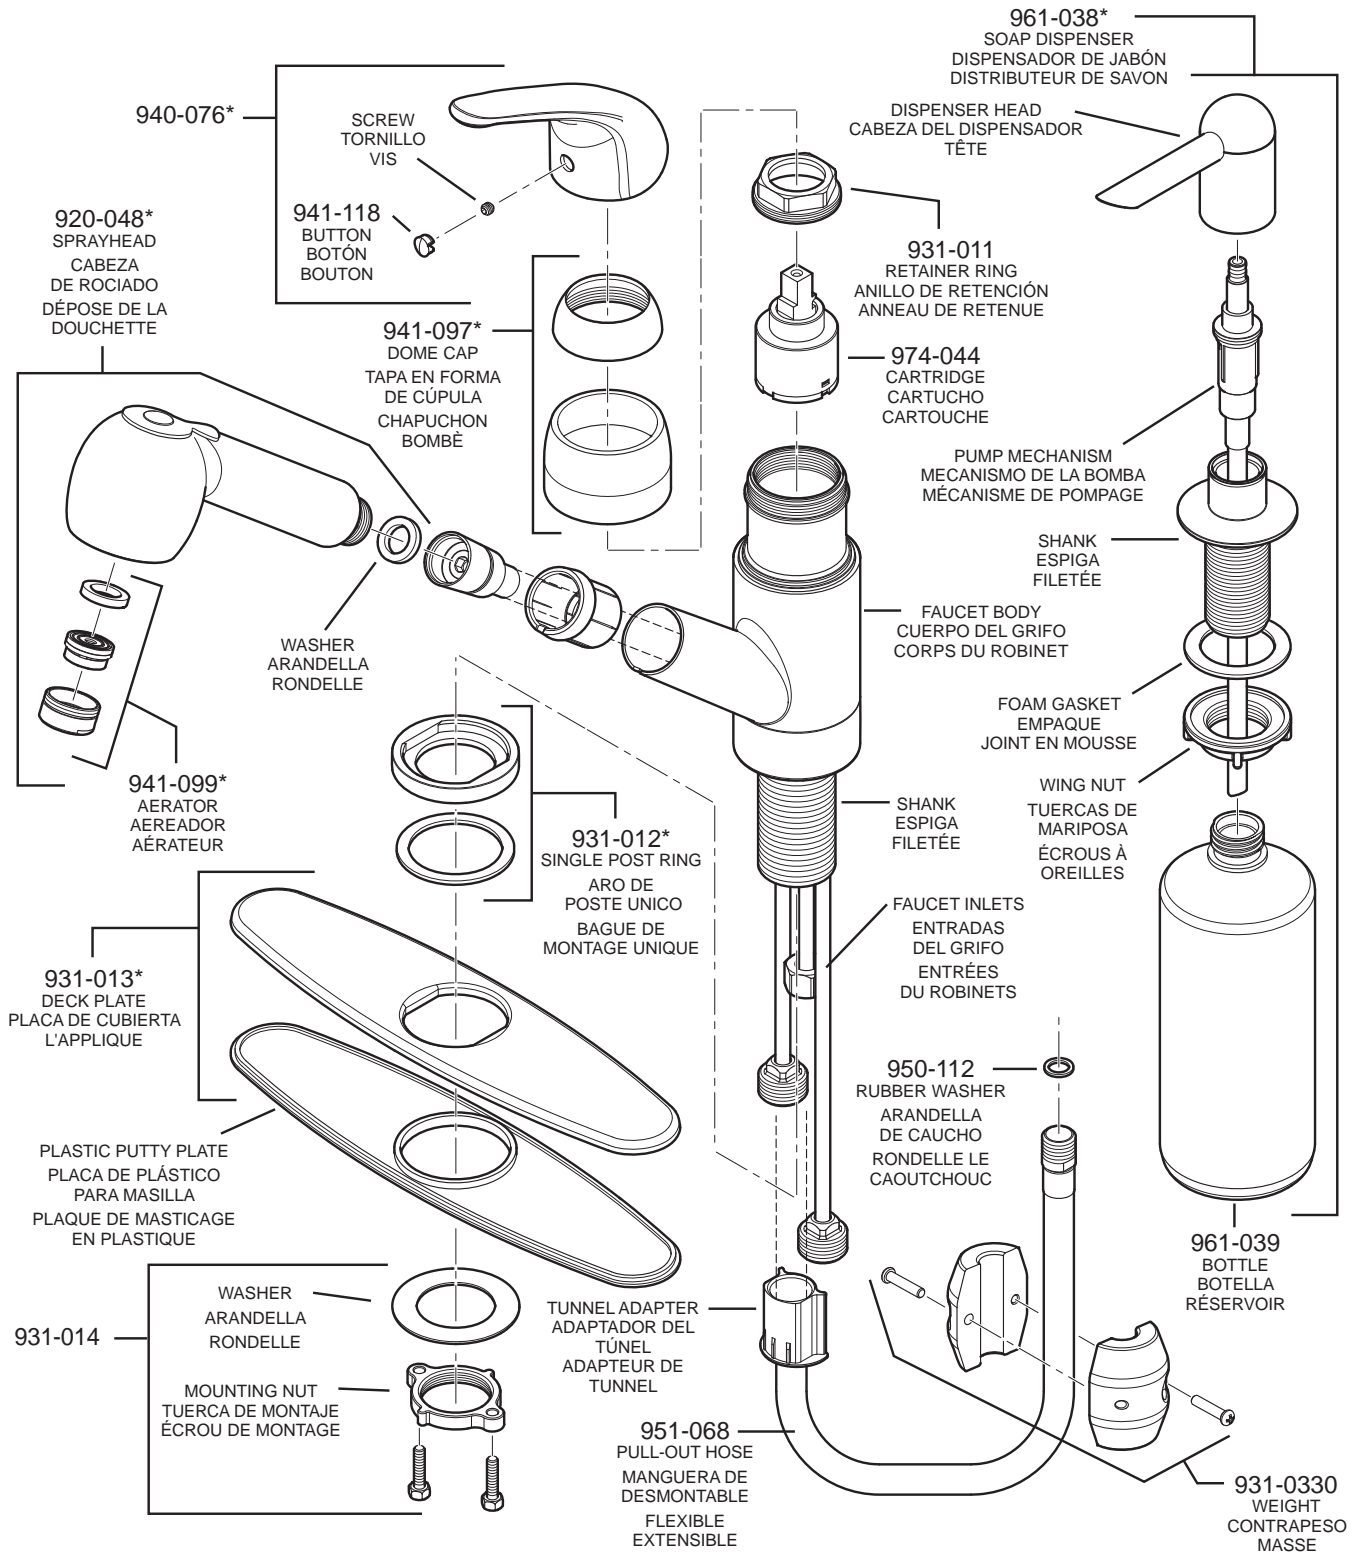

# PARTS EXPLOSION

## WKP Classic Series™ Kitchen Faucet