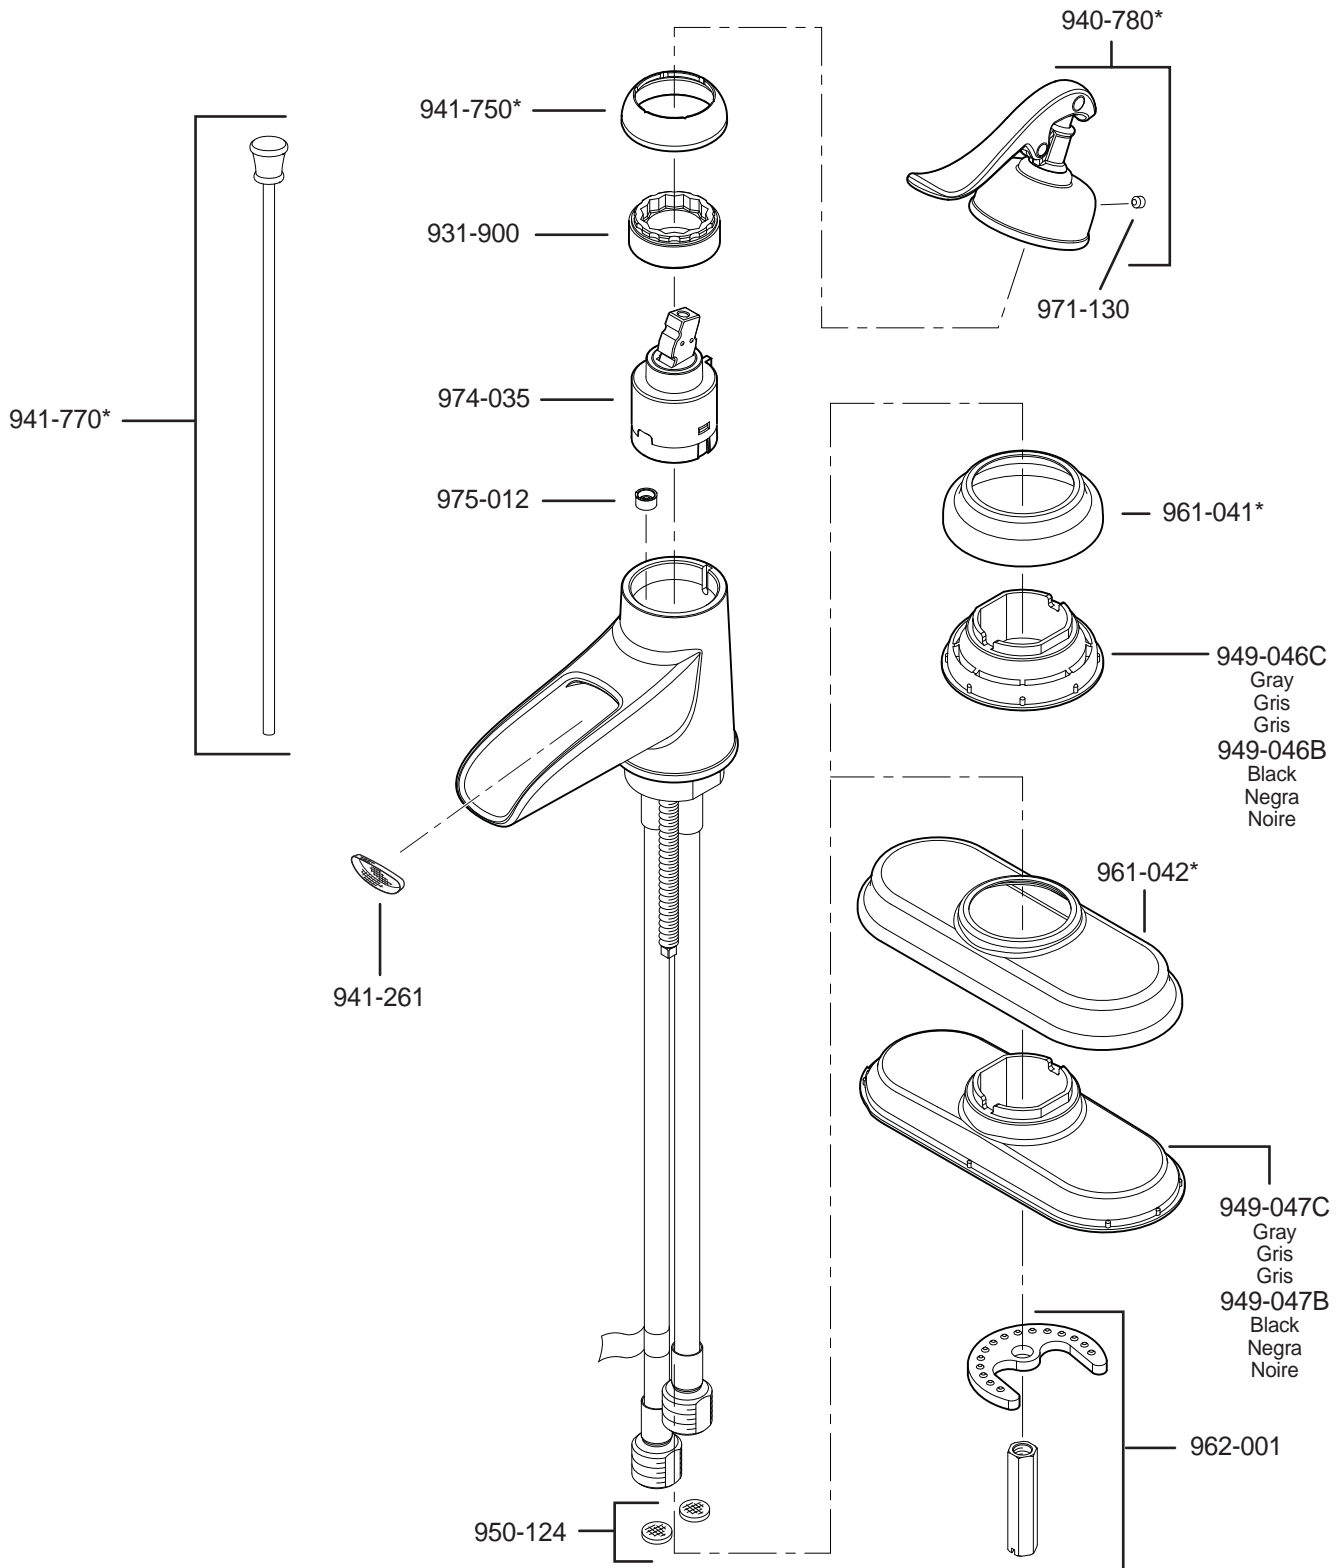

PARTS EXPLOSION

42 Series Ashfield™ 4" Centerset Lavatory Faucet

FINISHES * Indicates Finish

A Polished Chrome	L Satin Stainless	T Biscuit
B Black	M Almond	U Rustic Bronze
D PVD Polished Nickel	N Antique Bronze	V PVD Polished Brass
E Rustic Pewter	P Polished Brass	W White
J PVD Brushed Nickel	Q Satin Brass	Y Tuscan Bronze
G Velvet Aged Bronze	R Copper	Z Oil-Rubbed Bronze
K Satin Nickel	S Stainless Steel	